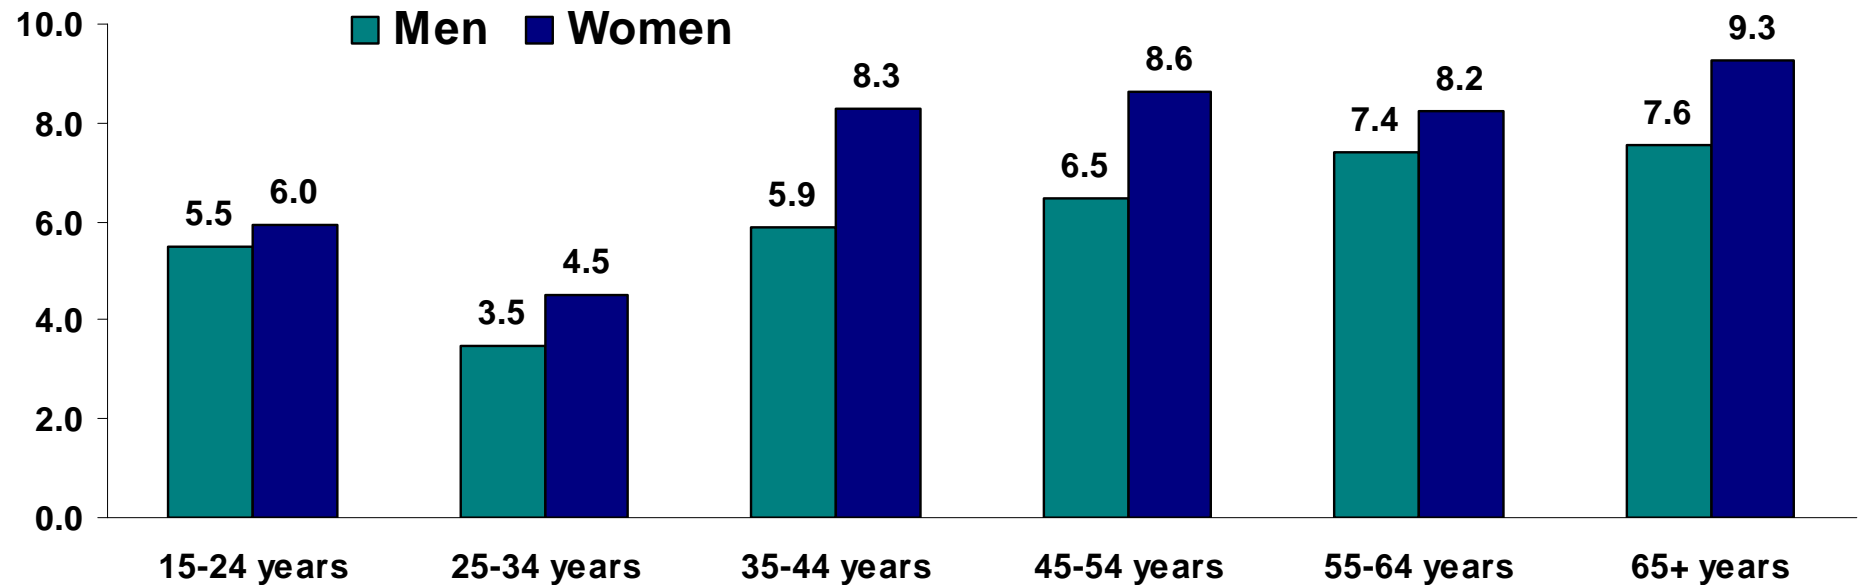

Percent of population who volunteered on an average day, by age

Percent who volunteered on an average day

NOTE: Data include persons age 15 and over and are averages for 2003-07. Volunteer activities are those done for no pay for or through an organization.

SOURCE: Bureau of Labor Statistics