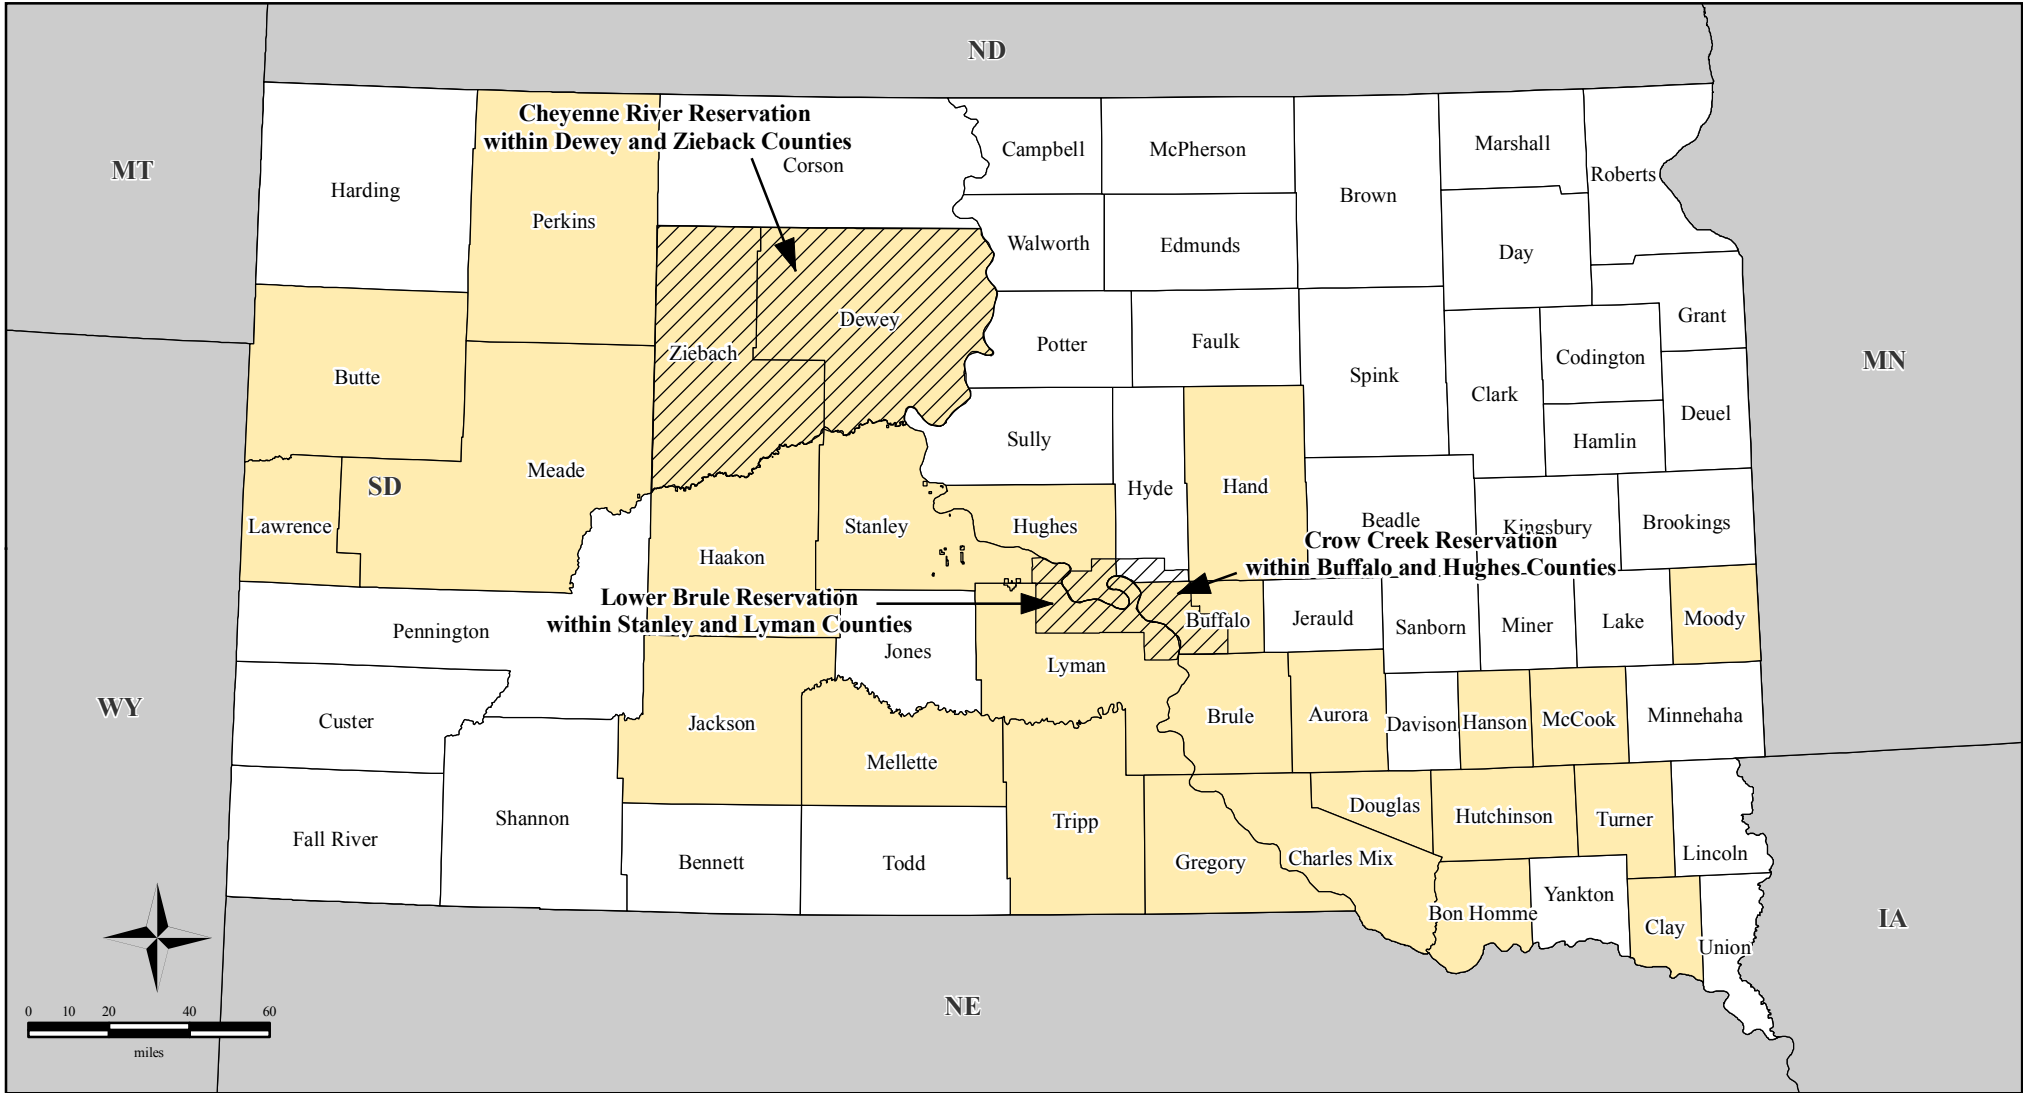

FEMA-1774-DR, South Dakota Disaster Declaration as of 07/09/2008

Location Map

Legend

Designated Counties

- No Designation
- Public Assistance
- Indian Reservations

All counties and tribal reservations are eligible for Hazard Mitigation

FEMA

ITS Mapping & Analysis Center
Washington, DC
07/21/08 -- 02:06 PM EDT

Source: Disaster Federal Registry Notice
07/09/2008