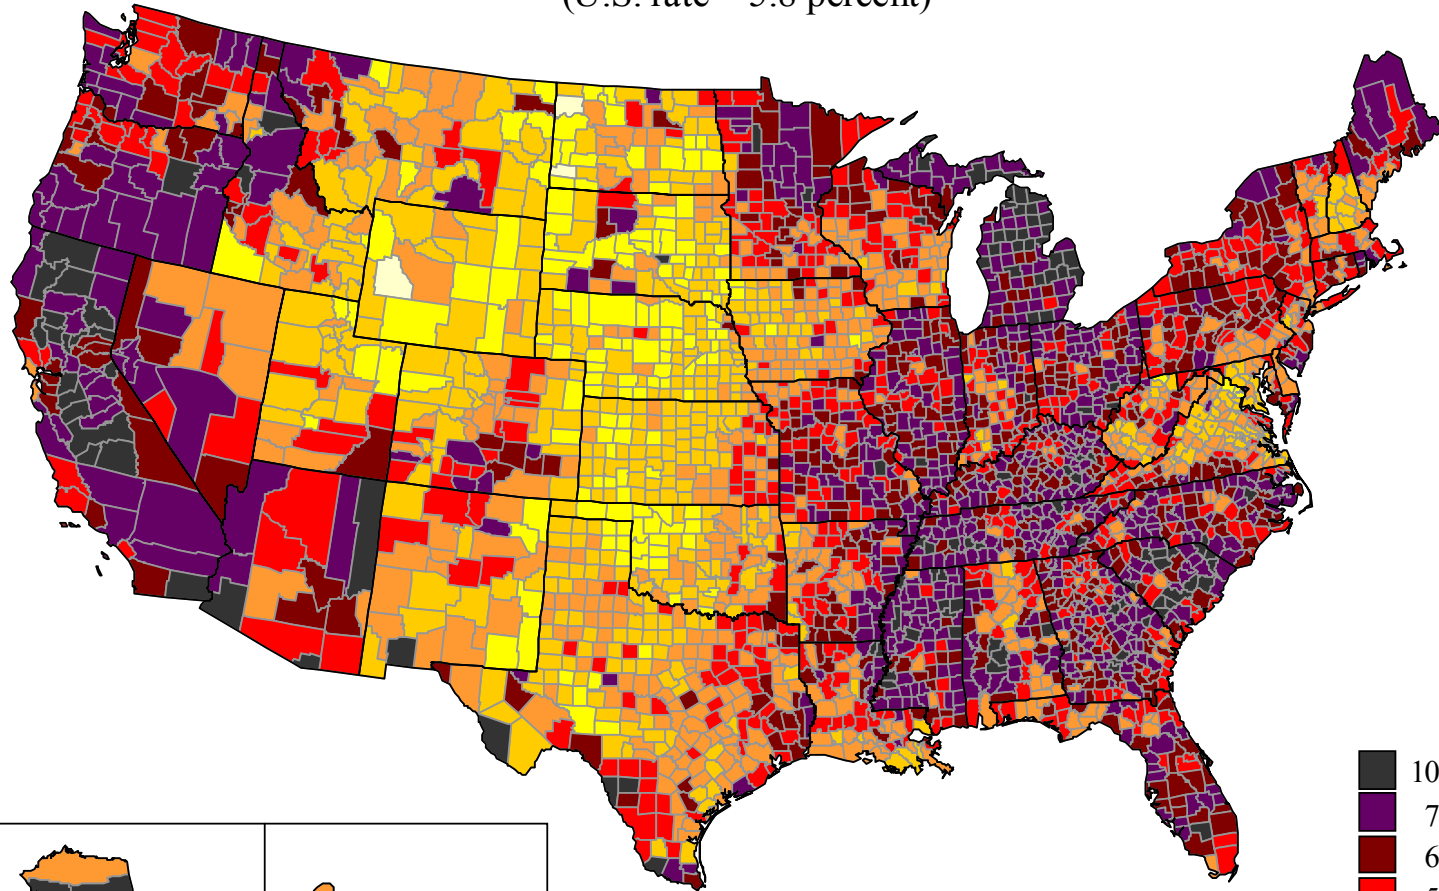

Unemployment rates by county, 2008 annual averages

(U.S. rate = 5.8 percent)

SOURCE: Bureau of Labor Statistics
Local Area Unemployment Statistics