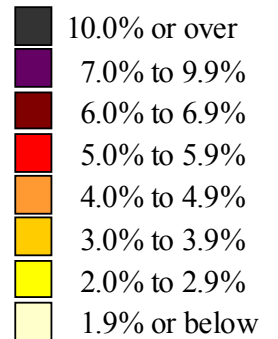

Unemployment rates by county, 2008 annual averages

(U.S. rate = 5.8 percent)

SOURCE: Bureau of Labor Statistics
Local Area Unemployment Statistics