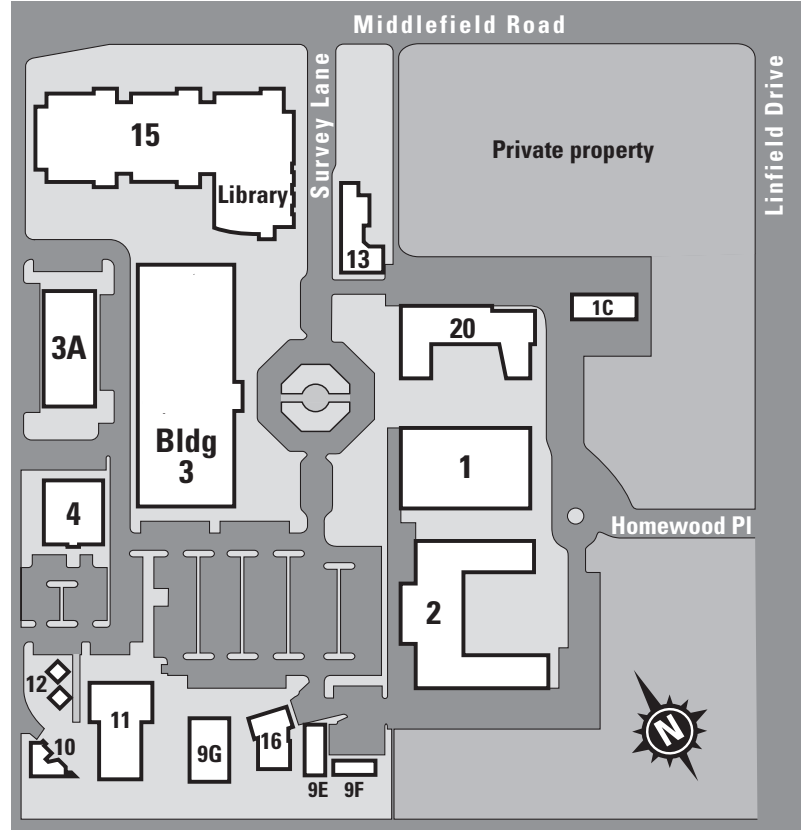

10 a.m. to 4 p.m.

345 Middlefield Road, Menlo Park, CA

650-329-4390

<http://openhouse.wr.usgs.gov>

Directions to USGS Menlo Park Science Center

The campus of the USGS Menlo Park Science Center is located at 345 Middlefield Road in Menlo Park

From San Francisco

- Exit highway 101 at Marsh Road, Atherton
- Go west to the T junction of Middlefield
- Turn left (south)

From San Jose

- Exit highway 101 at Willow Road, Menlo Park
- Go west to Middlefield
- Turn right (north)