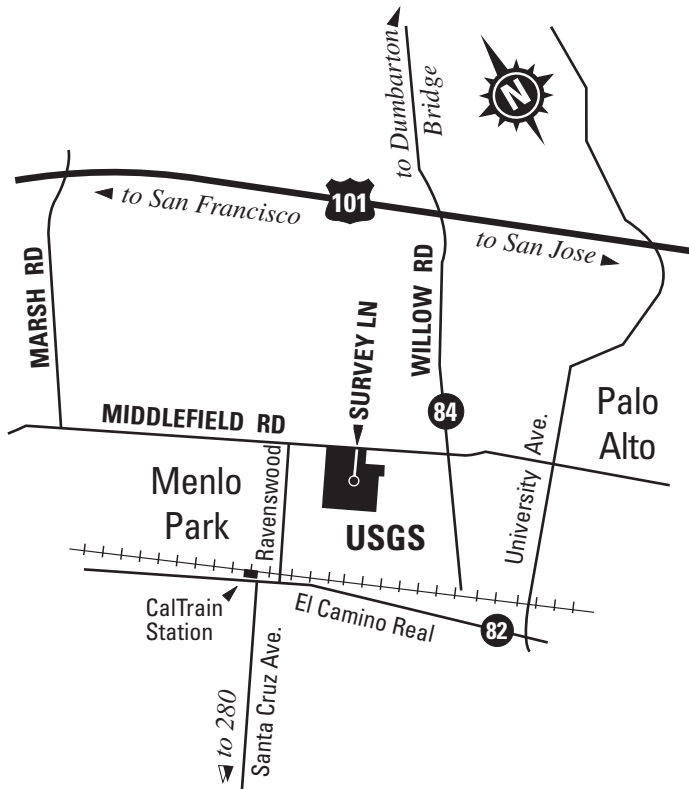

10 a.m. to 4 p.m.

345 Middlefield Road, Menlo Park, CA

650-329-4390

<http://openhouse.wr.usgs.gov>

Directions to USGS Menlo Park Science Center

The campus of the USGS Menlo Park Science Center is located at 345 Middlefield Road in Menlo Park

From San Francisco

- Exit highway 101 at Marsh Road, Atherton
- Go west to the T junction of Middlefield
- Turn left (south)

From San Jose

- Exit highway 101 at Willow Road, Menlo Park
- Go west to Middlefield
- Turn right (north)