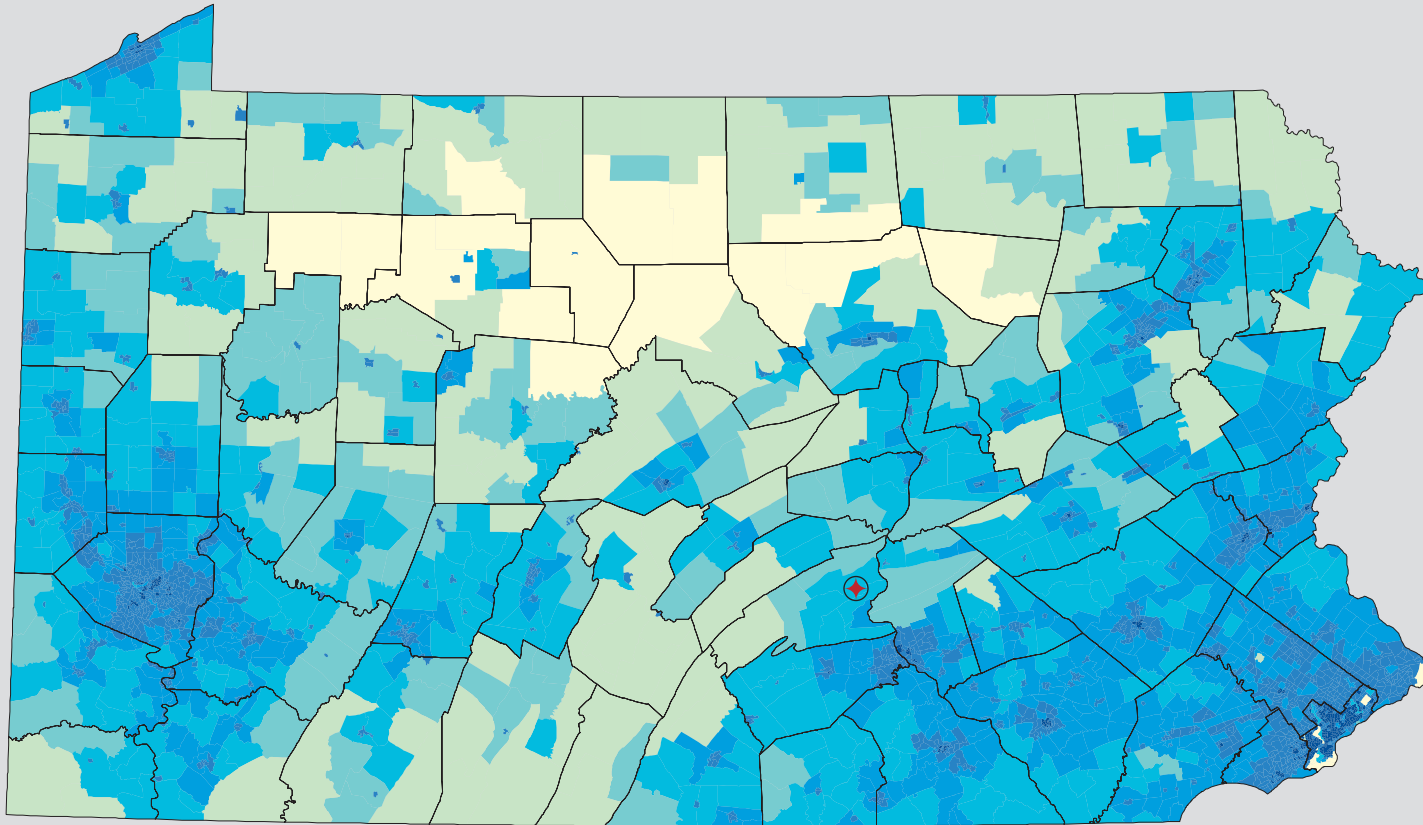

Census 2000: Pennsylvania Profile

Population Density by Census Tract

State Race* Breakdown

Hispanic or Latino (of any race) makes up **3.2%** of the state population.

Population by Sex and Age

Housing Tenure

Population Per Square Mile by Census Tract

U.S. CENSUS BUREAU

Helping You Make Informed Decisions • 1902-2002