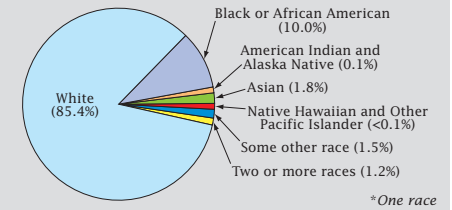

Census 2000: Pennsylvania Profile

Population Density by Census Tract

State Race* Breakdown

Hispanic or Latino (of any race) makes up **3.2%** of the state population.

Population by Sex and Age

Housing Tenure