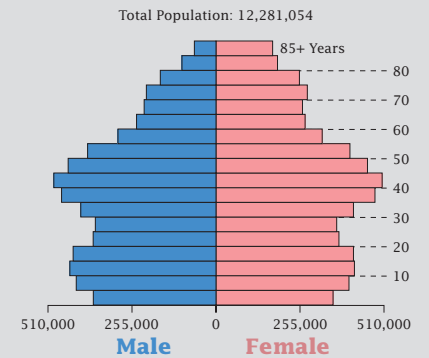

Census 2000: Pennsylvania Profile

Population Density by Census Tract

State Race* Breakdown

Hispanic or Latino (of any race) makes up **3.2%** of the state population.

Population by Sex and Age

Housing Tenure

Population Per Square Mile by Census Tract

U.S. CENSUS BUREAU

Helping You Make Informed Decisions • 1902-2002