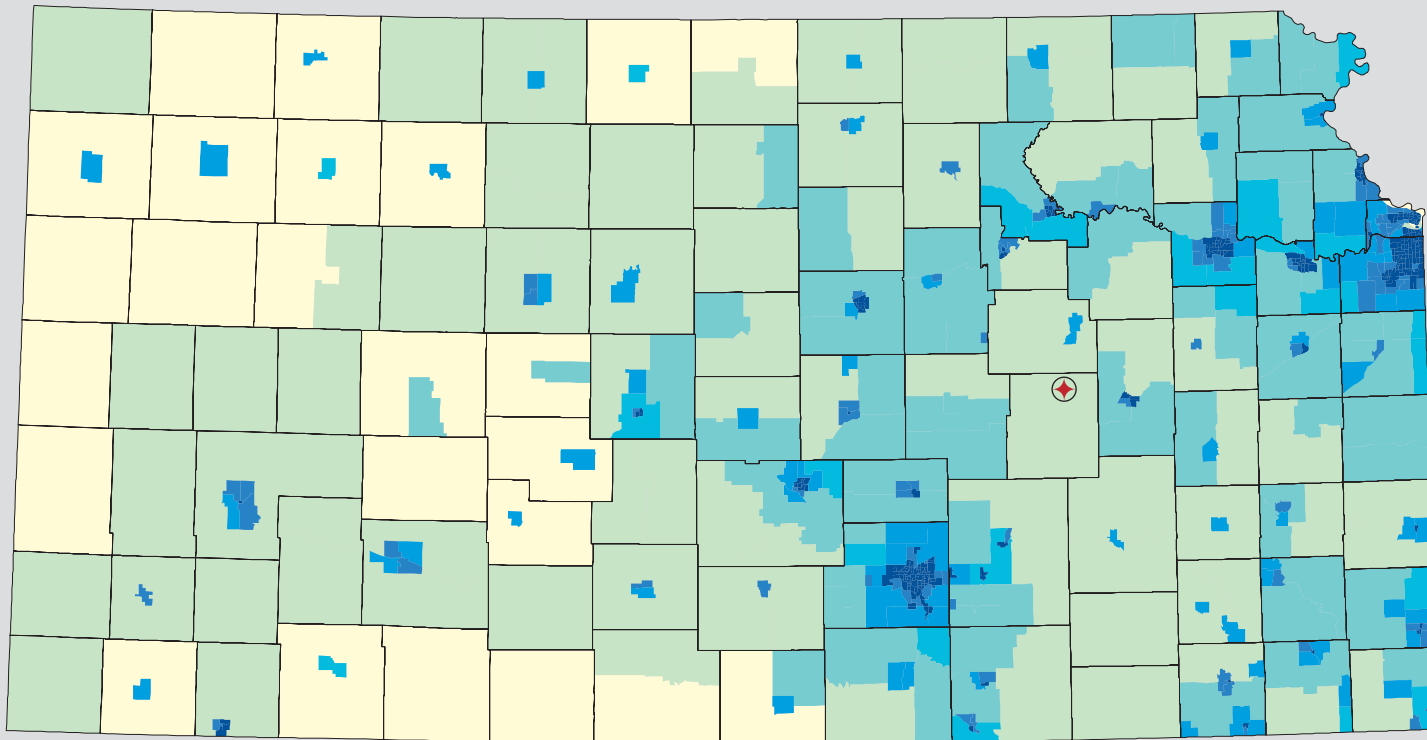

Census 2000: Kansas Profile

Population Density by Census Tract

State Race* Breakdown

Hispanic or Latino (of any race) makes up **7.0%** of the state population.

Population by Sex and Age

Housing Tenure

Population Per Square Mile by Census Tract

U.S. CENSUS BUREAU

Helping You Make Informed Decisions • 1902-2002