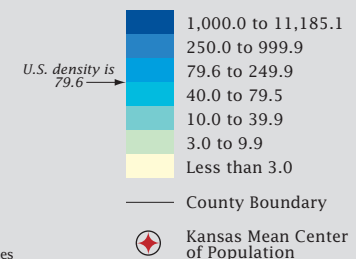

Census 2000: Kansas Profile

Population Density by Census Tract

State Race* Breakdown

Hispanic or Latino (of any race) makes up **7.0%** of the state population.

Population by Sex and Age

Housing Tenure

Population Per Square Mile by Census Tract