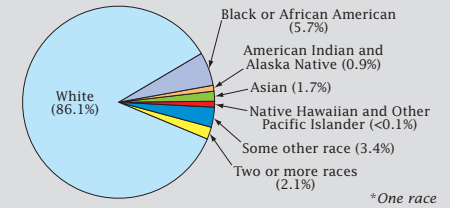

Census 2000: Kansas Profile

Population Density by Census Tract

State Race* Breakdown

Hispanic or Latino (of any race) makes up **7.0%** of the state population.

Population by Sex and Age

Housing Tenure

Population Per Square Mile by Census Tract