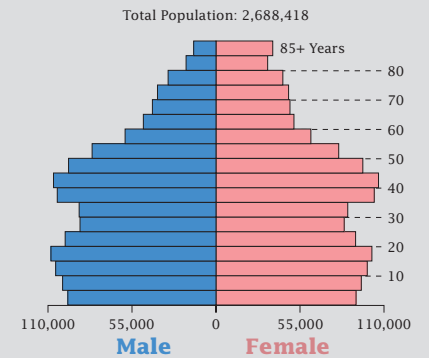

Census 2000: Kansas Profile

Population Density by Census Tract

State Race* Breakdown

Hispanic or Latino (of any race) makes up **7.0%** of the state population.

Population by Sex and Age

Housing Tenure

Population Per Square Mile by Census Tract

U.S. CENSUS BUREAU

Helping You Make Informed Decisions • 1902-2002