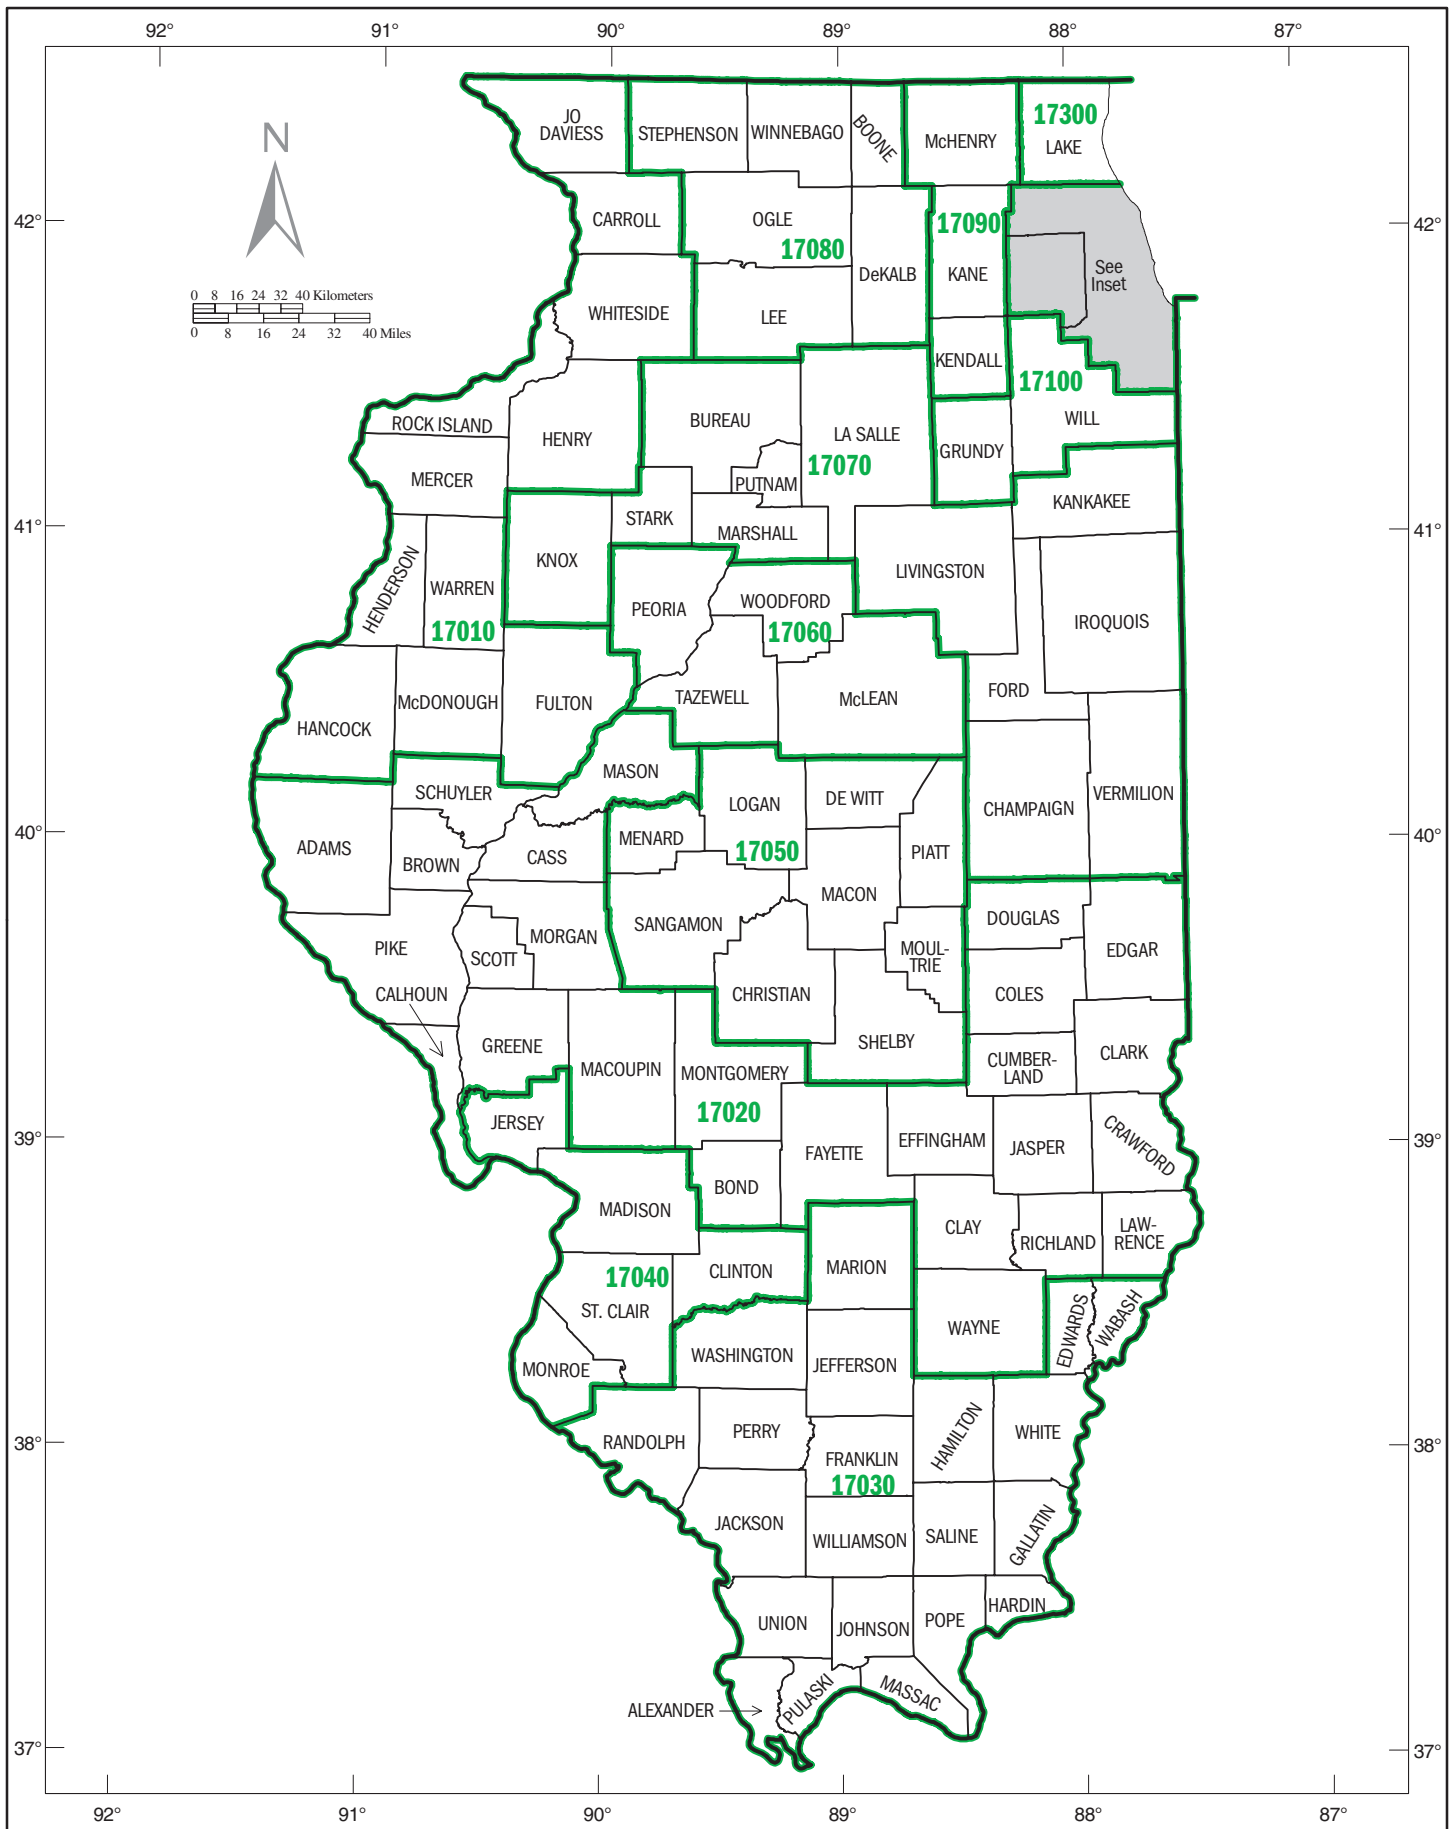

ILLINOIS – Census 2000 Super-Public Use Microdata Areas (Super-PUMAs)

ILLINOIS (Inset) – Census 2000 Super-Public Use Microdata Areas (Super-PUMAs)