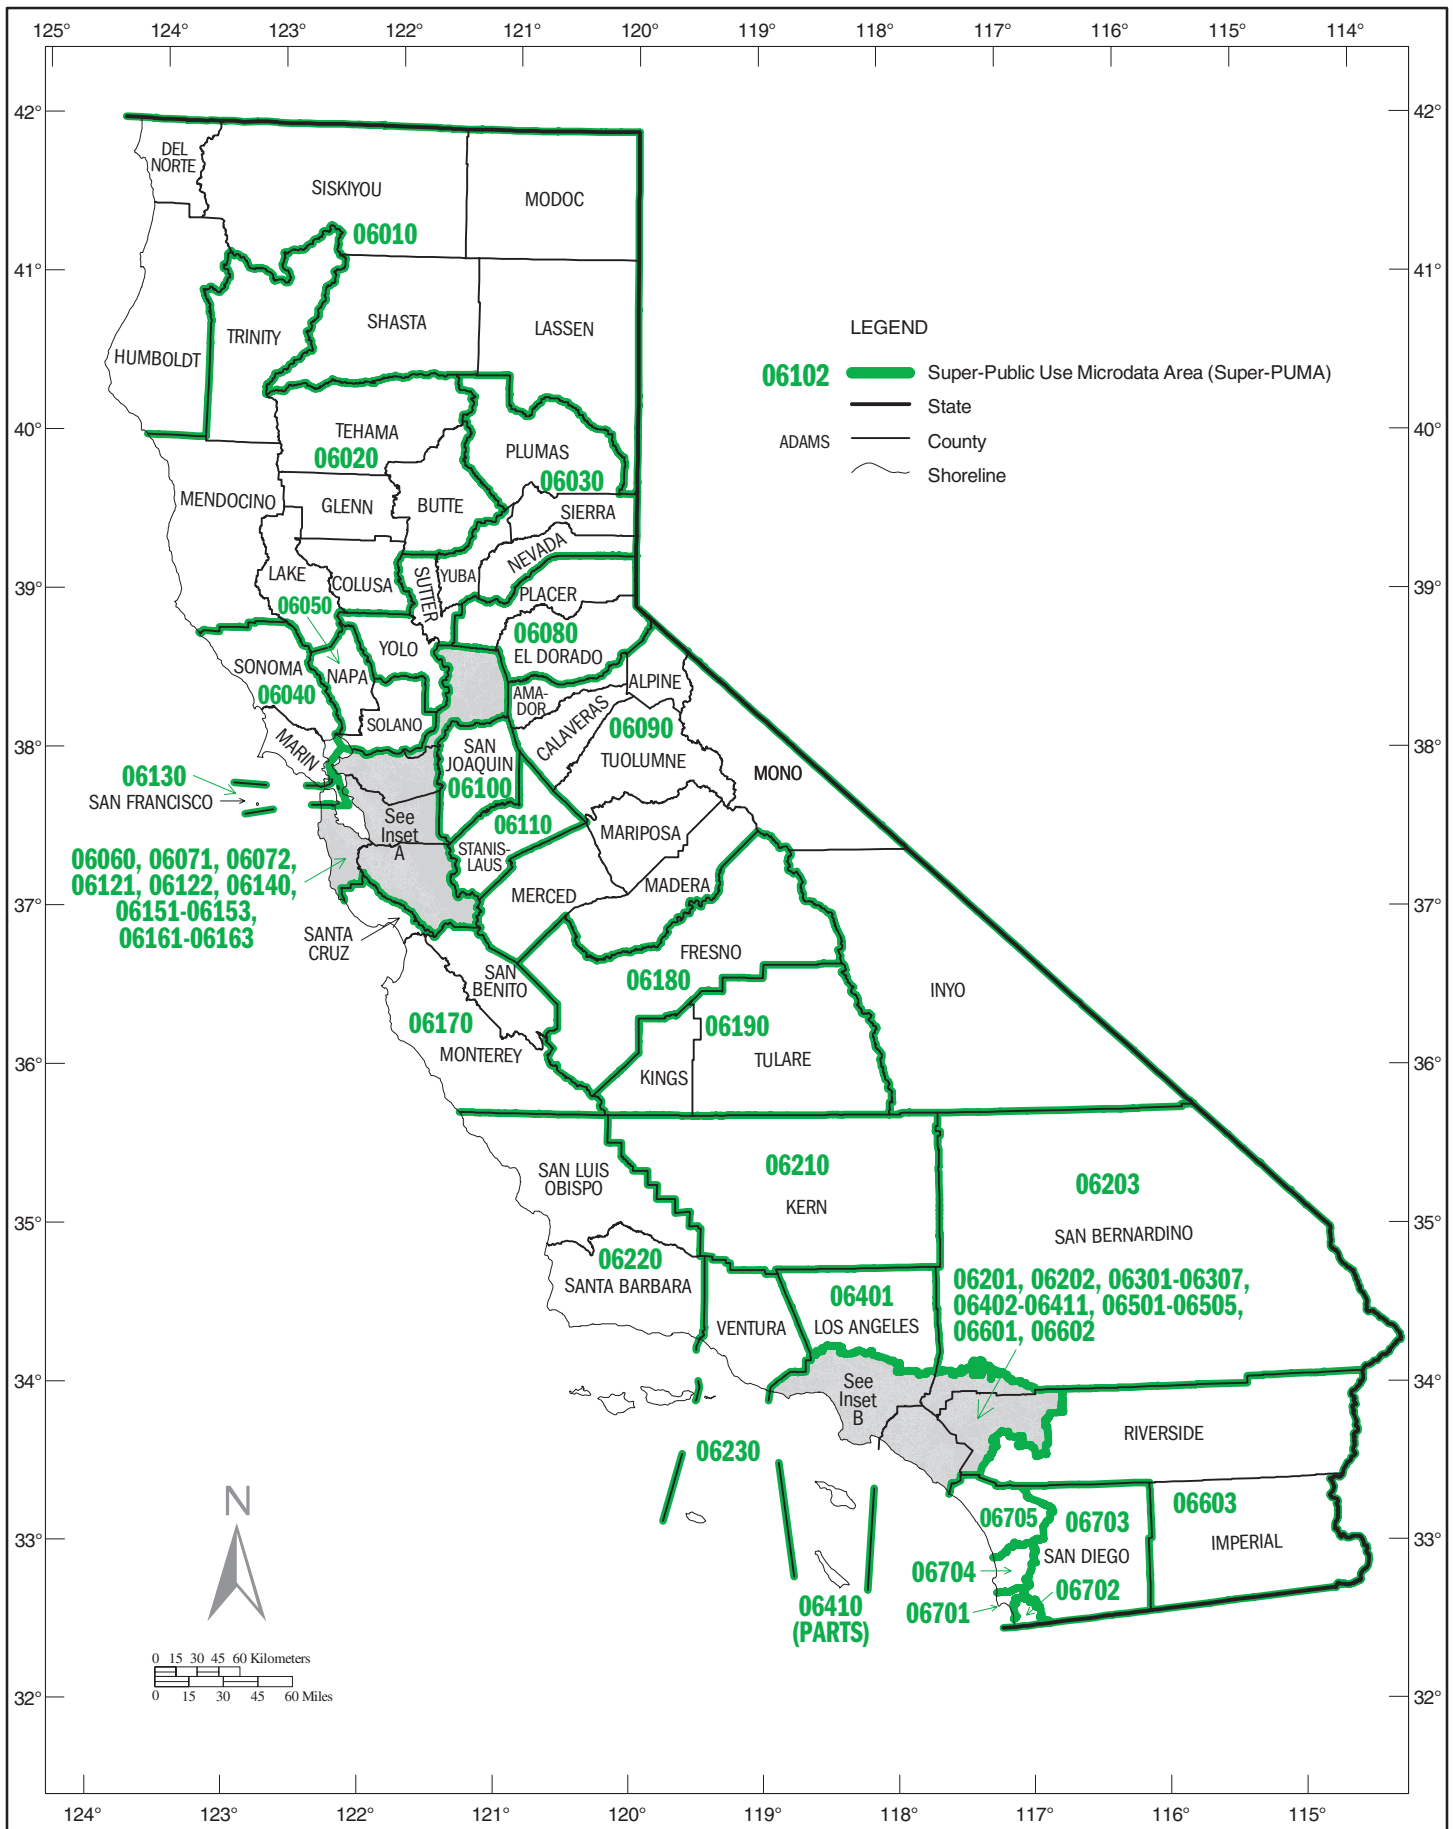

CALIFORNIA – Census 2000 Super–Public Use Microdata Areas (Super–PUMAs)

CALIFORNIA (Inset A) – Census 2000 Super–Public Use Microdata Areas (Super–PUMAs)