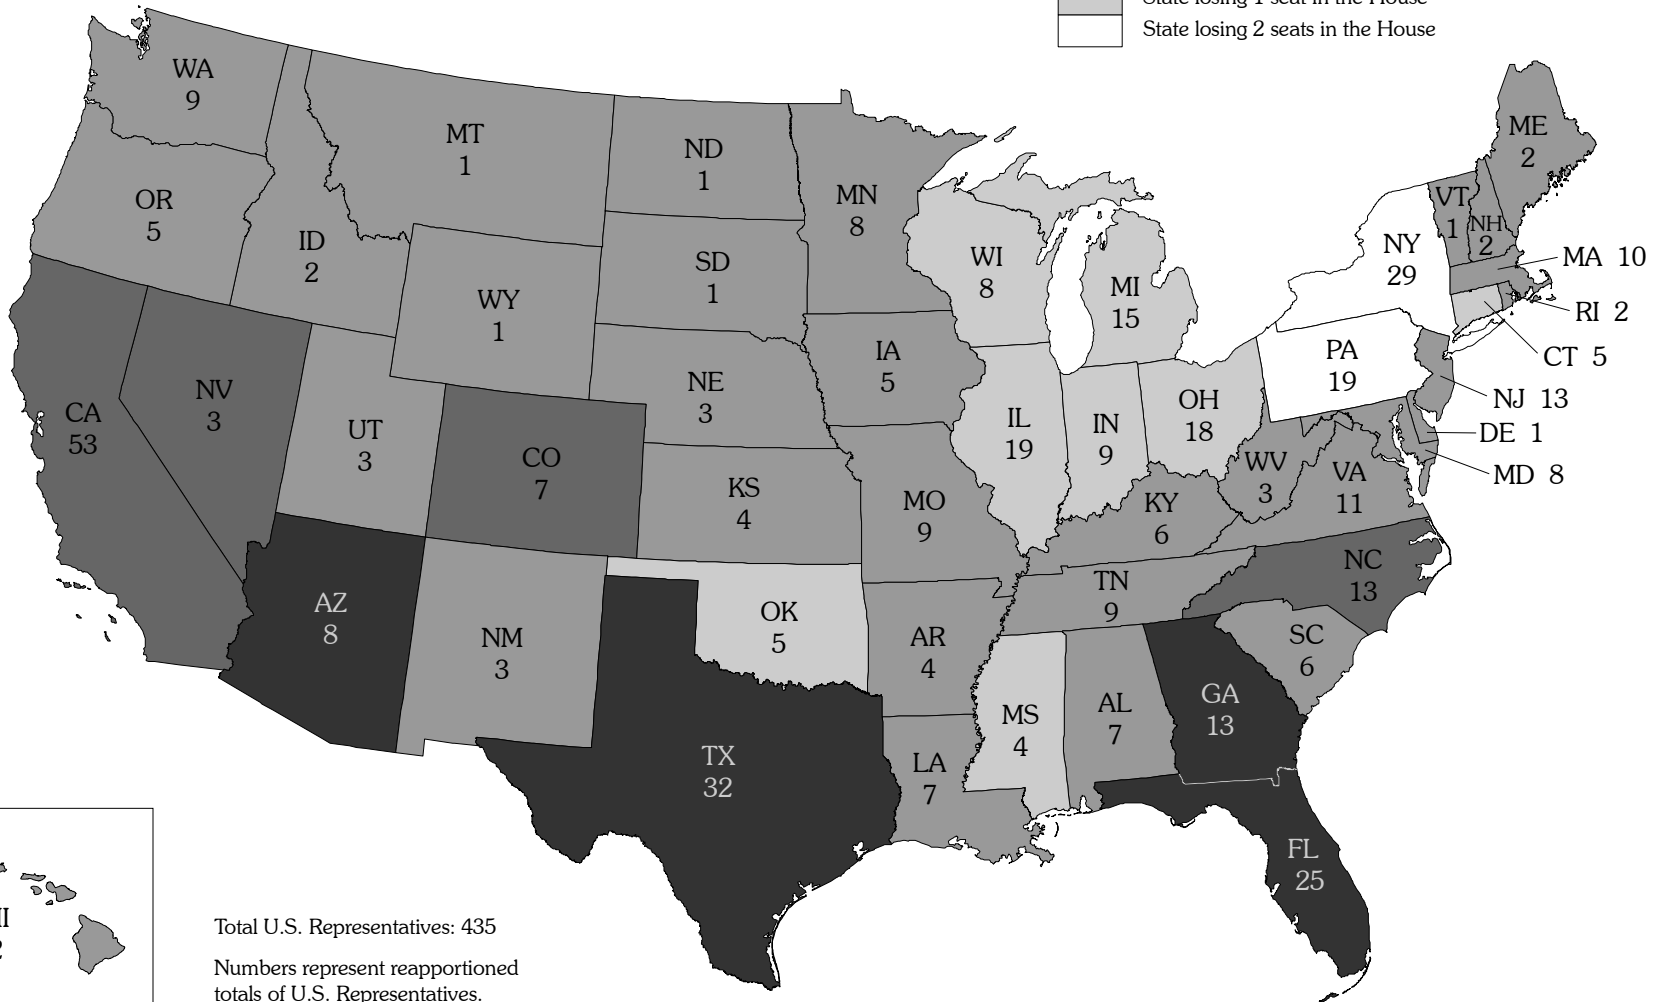

Figure 3. Apportionment of the U.S. House of Representatives for the 108th Congress

Change from 1990 to 2000

Total U.S. Representatives: 435
 Numbers represent reapportioned totals of U.S. Representatives.