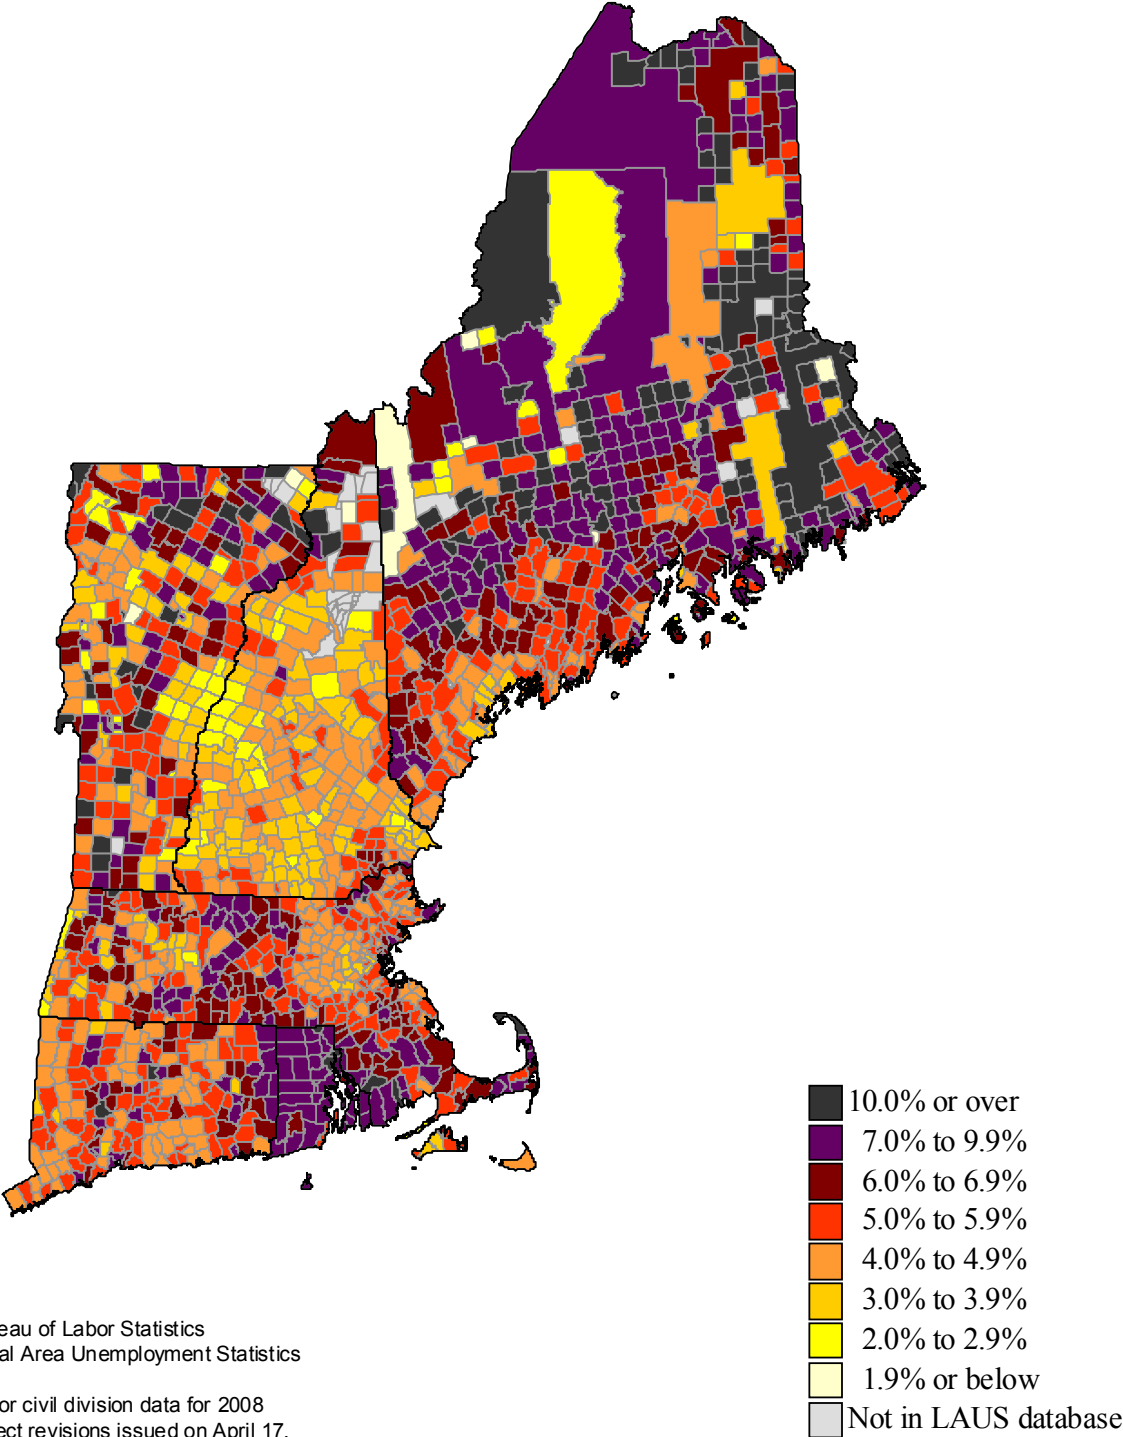

Unemployment rates in New England by Minor Civil Division, April 2008 – March 2009 averages

(U.S. rate = 6.7 percent)

SOURCE: Bureau of Labor Statistics
Local Area Unemployment Statistics

NOTE: Minor civil division data for 2008
reflect revisions issued on April 17.