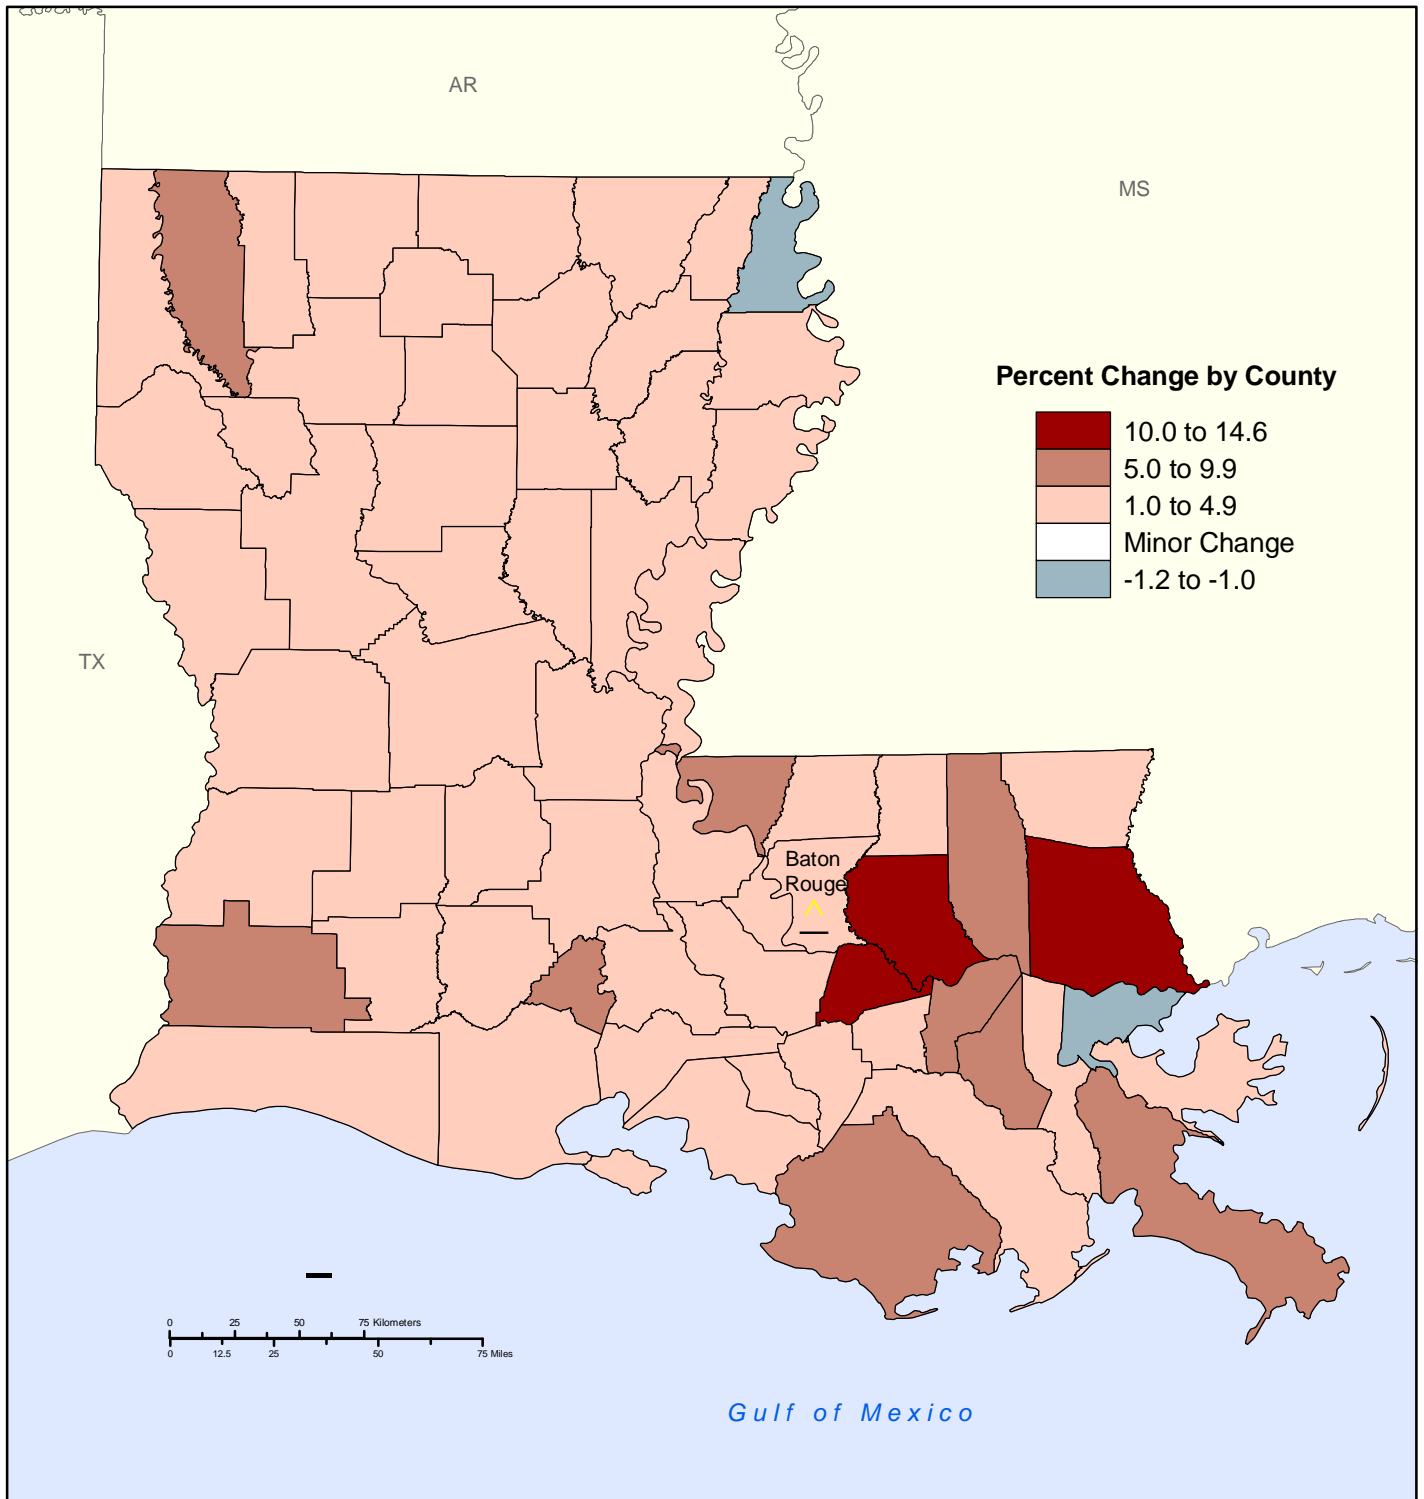

Louisiana Housing Units Percent Change: 2000 to 2004

Source: U.S. Census Bureau, Annual Estimates of Housing Units for Counties in Louisiana: April 1, 2000 to July 1, 2004