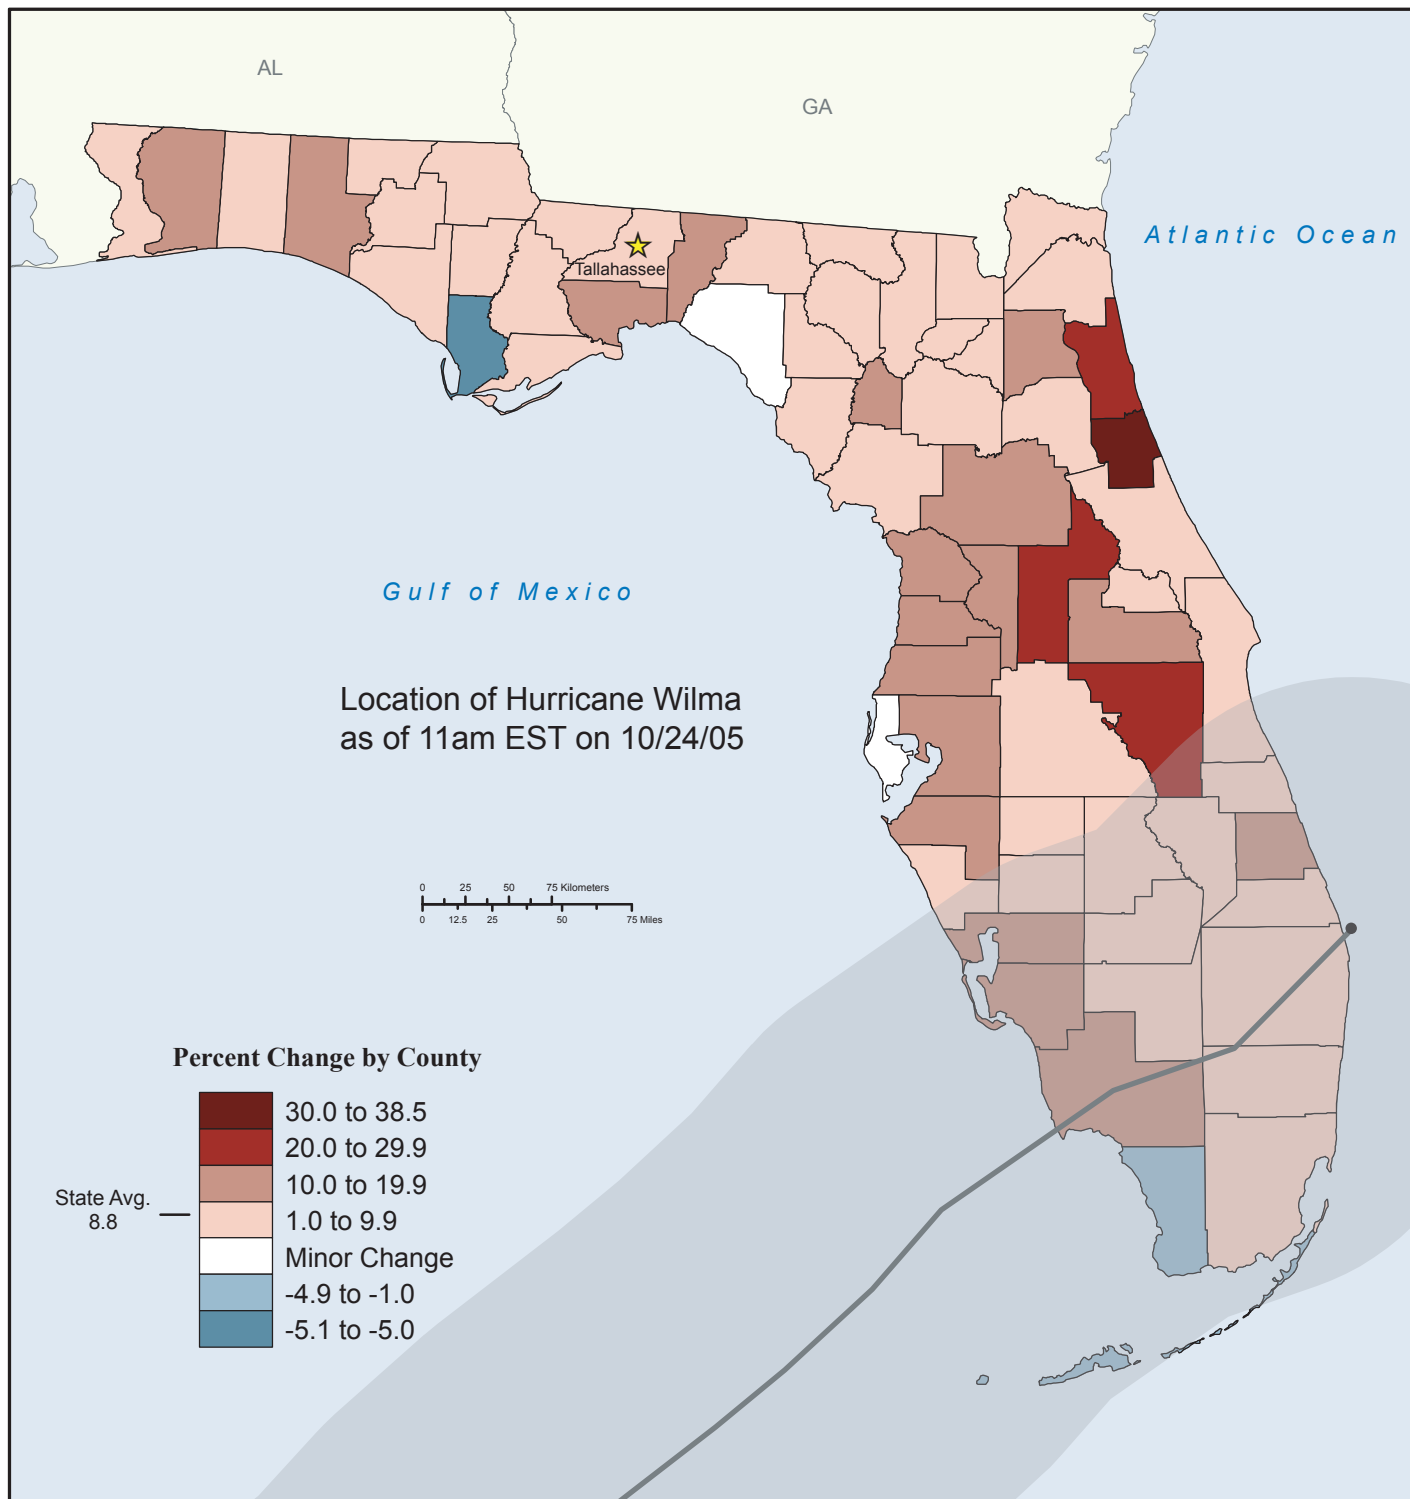

Florida Population Estimates

Percent Change: 2000 to 2004

Source: U.S. Census Bureau, Cumulative Estimates of Population Change for Counties of Florida: April 1, 2000 to July 1, 2004

USCENSUSBUREAU

Helping You Make Informed Decisions