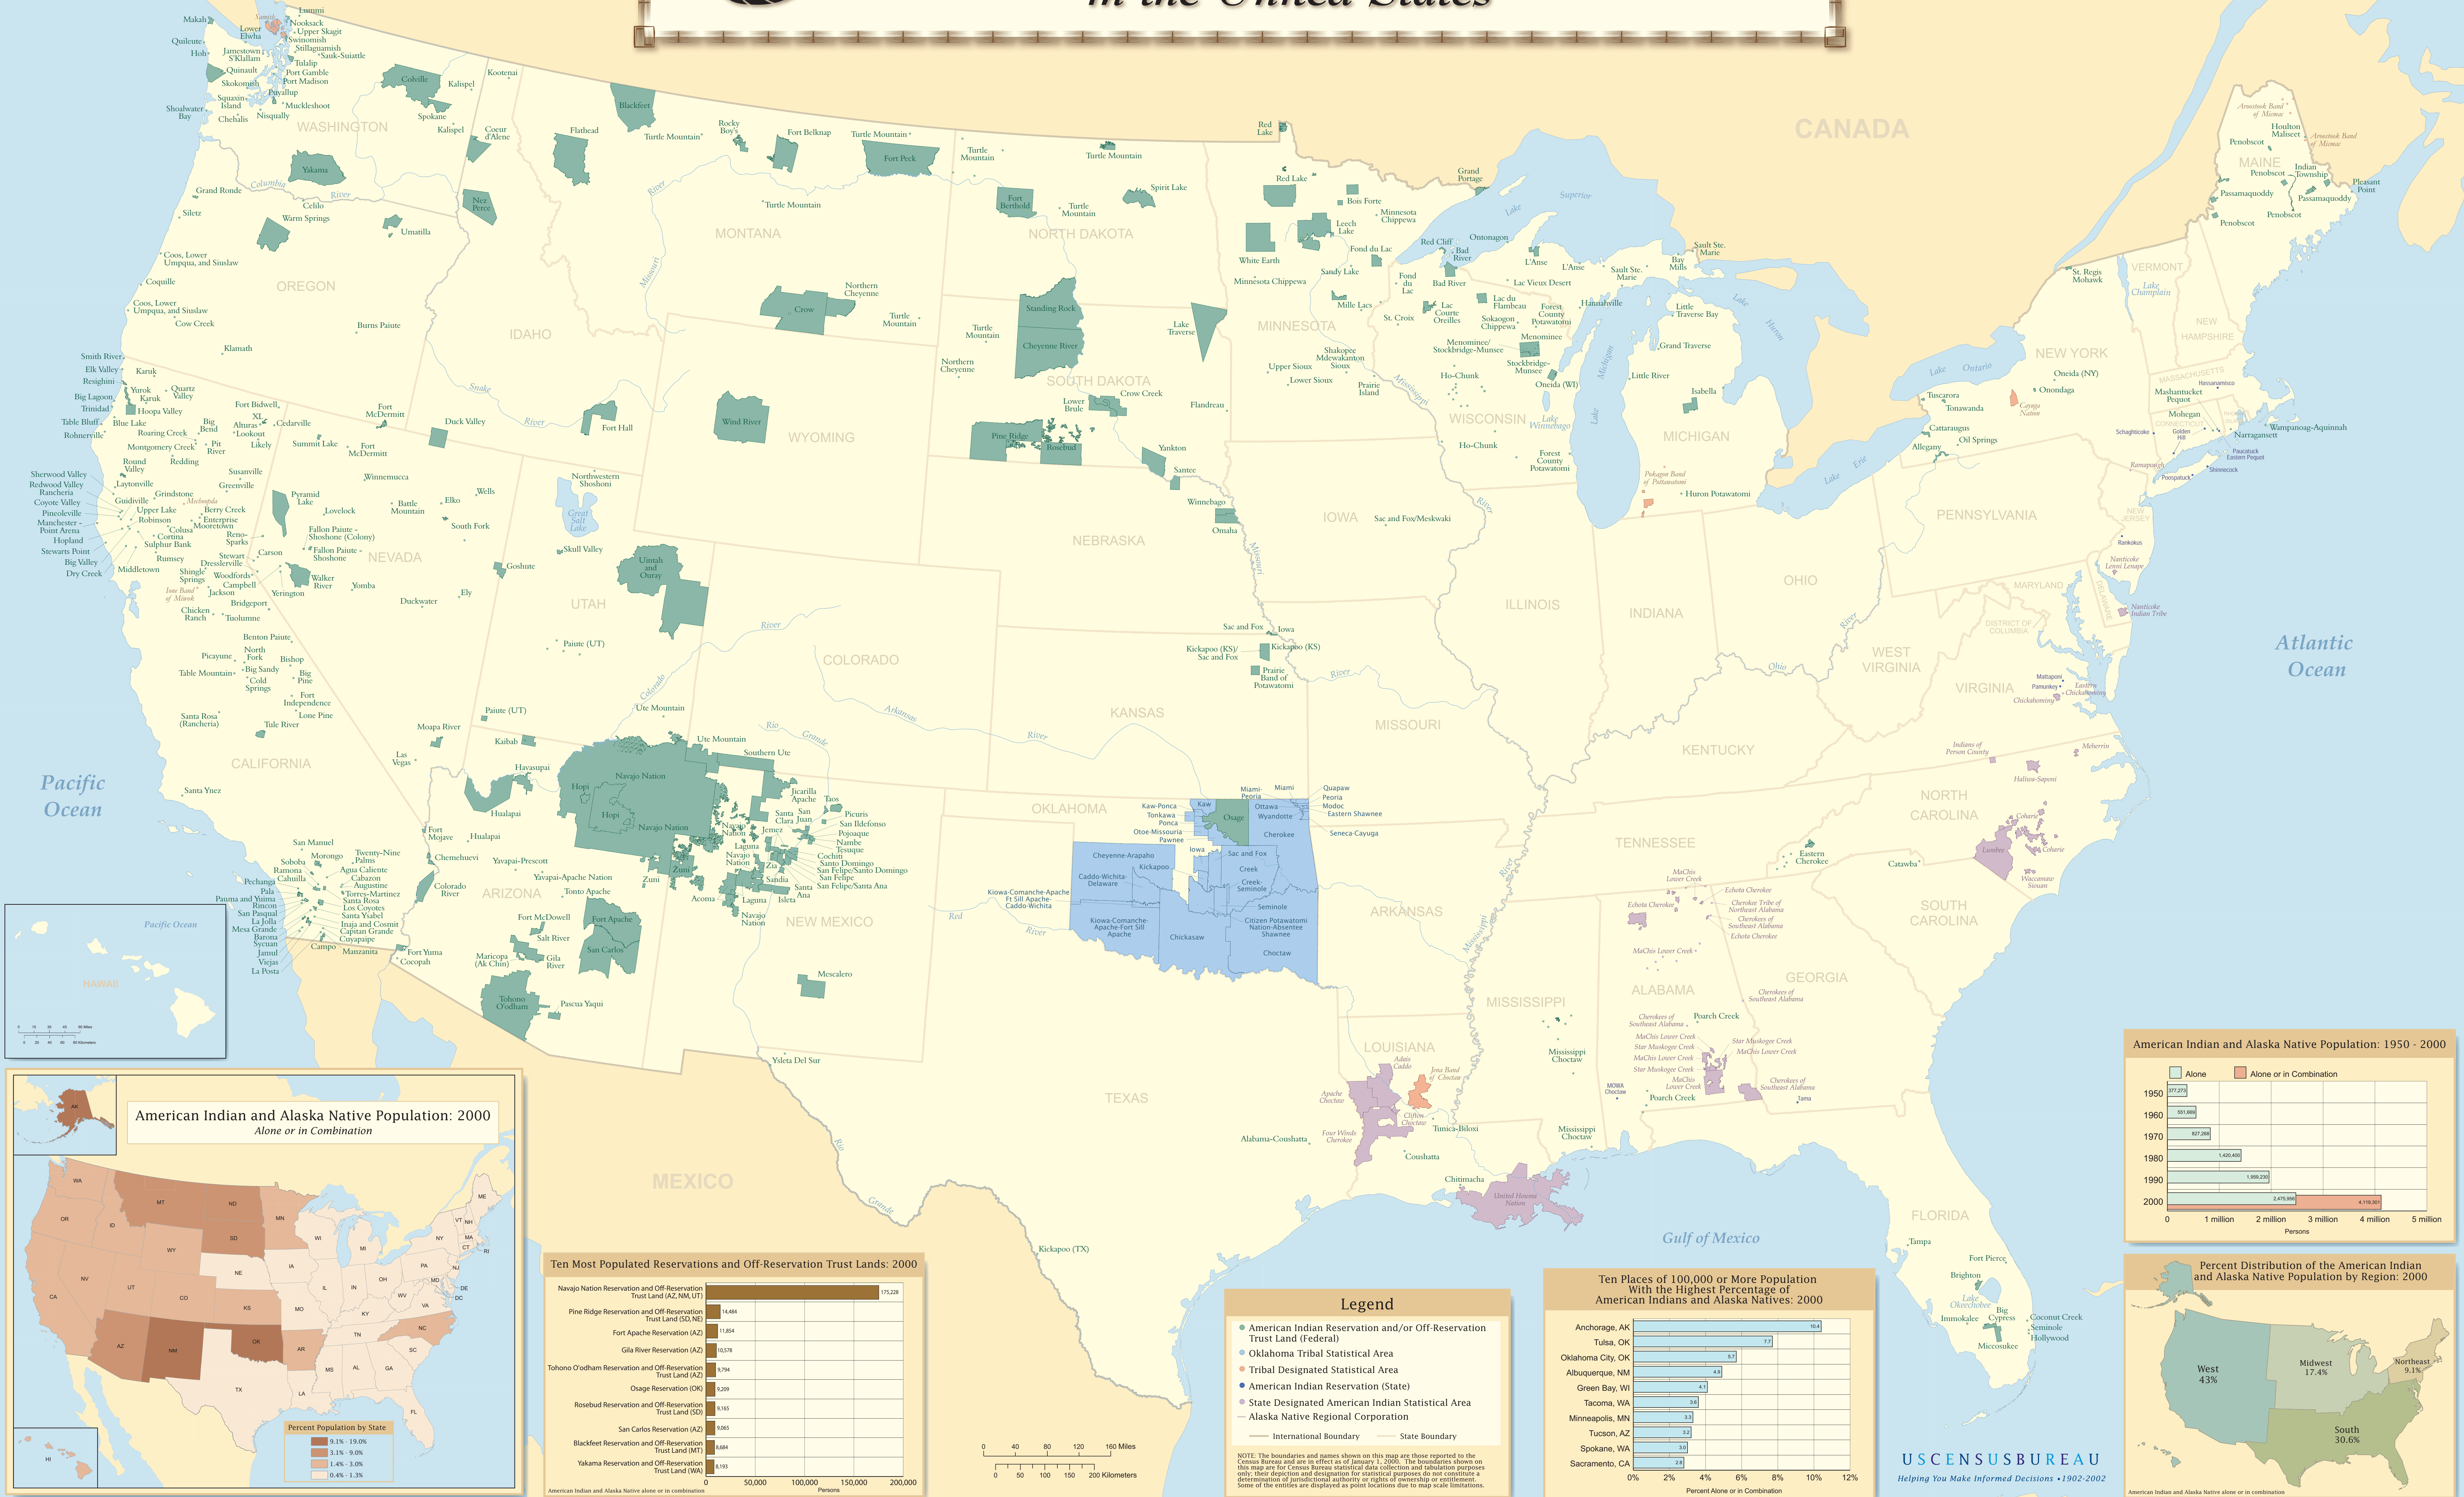

American Indians and Alaska Natives in the United States

Ten Most Populated Reservations and Off-Reservation Trust Lands: 2000

Reservation/Trust Land	Population
Navajo Nation Reservation and Off-Reservation Trust Land (AZ, NM, UT)	175,228
Pine Ridge Reservation and Off-Reservation Trust Land (SD, NE)	14,484
Fort Apache Reservation (AZ)	14,884
Gila River Reservation (AZ)	10,378
Tohono O'odham Reservation and Off-Reservation Trust Land (AZ)	9,794
Ojibwa Reservation (OK)	5,269
Rosebud Reservation and Off-Reservation Trust Land (SD)	8,165
San Carlos Reservation (AZ)	5,965
Blackfeet Reservation and Off-Reservation Trust Land (MT)	8,884
Yakama Reservation and Off-Reservation Trust Land (WA)	8,193