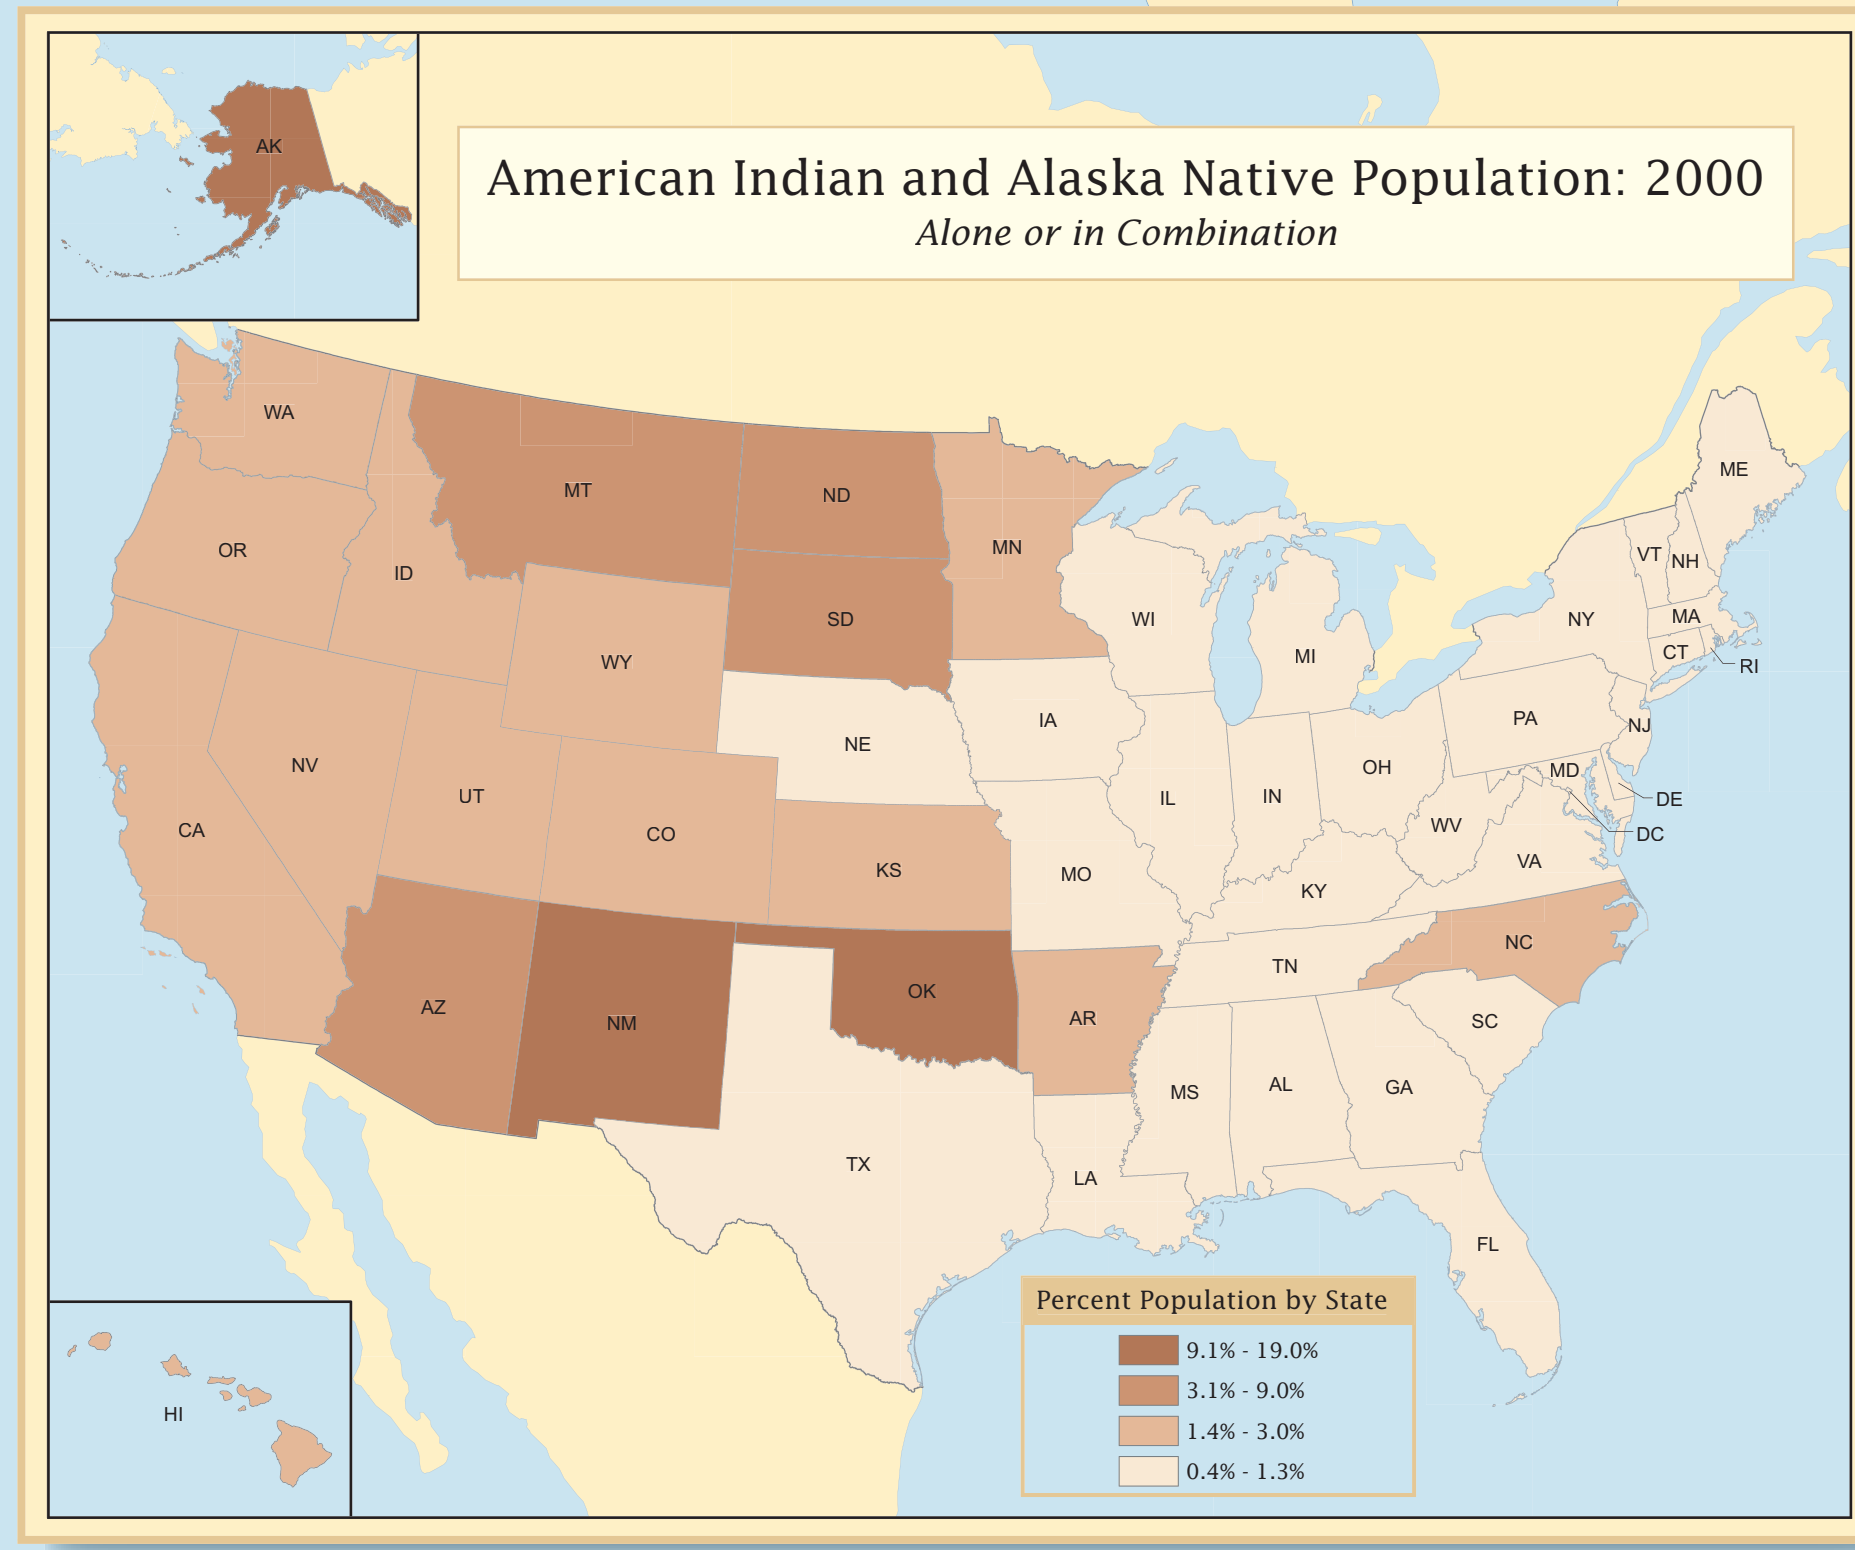

American Indians and Alaska Natives in the United States

Ten Most Populated Reservations and Off-Reservation Trust Lands: 2000

Reservation/Trust Land	Population
Navajo Nation Reservation and Off-Reservation Trust Land (AZ, NM, UT)	175,228
Pine Ridge Reservation and Off-Reservation Trust Land (SD, NE)	14,484
Fort Apache Reservation (AZ)	14,884
Gila River Reservation (AZ)	10,378
Tohono O'odham Reservation and Off-Reservation Trust Land (AZ)	9,794
Ojibwa Reservation (OK)	5,269
Rosebud Reservation and Off-Reservation Trust Land (SD)	8,165
San Carlos Reservation (AZ)	5,965
Blackfeet Reservation and Off-Reservation Trust Land (MT)	8,884
Yakama Reservation and Off-Reservation Trust Land (WA)	8,193