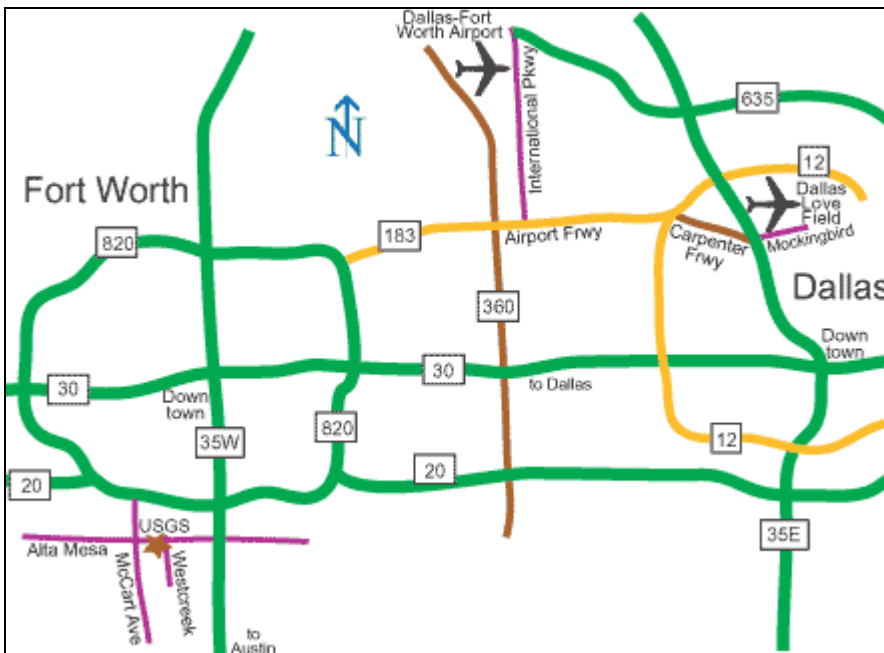

USGS North Texas Program Office – Fort Worth
2775 Alta Mesa Blvd. Fort Worth, TX 76133
Phone: (817) 263-9545 Fax: (817) 361-0459

Directions from I-35W:

From 35-W take the exit for Alta Mesa Blvd. and turn left at the light onto Alta Mesa heading west. USGS is on the left at the intersection of Alta Mesa and Westcreek Dr.

Directions from Dallas-Fort Worth airport:

Exit airport going south on International Pkwy. Take the ramp towards 183 W / Fort Worth / 360 / Arlington. Exit onto 360 South. Stay on 360 S, crossing over I-30. Exit 360 S onto I-20 West. After passing I-35 exit at McCart Ave. Turn left at light, heading south on McCart Ave. Take left onto Alta Mesa, USGS will be on the right at the Intersection with Westcreek Dr.

Hotels

- [Radisson - South](#): 100 Altamesa Blvd E. (817) 293-3088
- [Holiday Inn](#): Fort Worth South - 4609 City Lake Blvd. (817) 292-4900