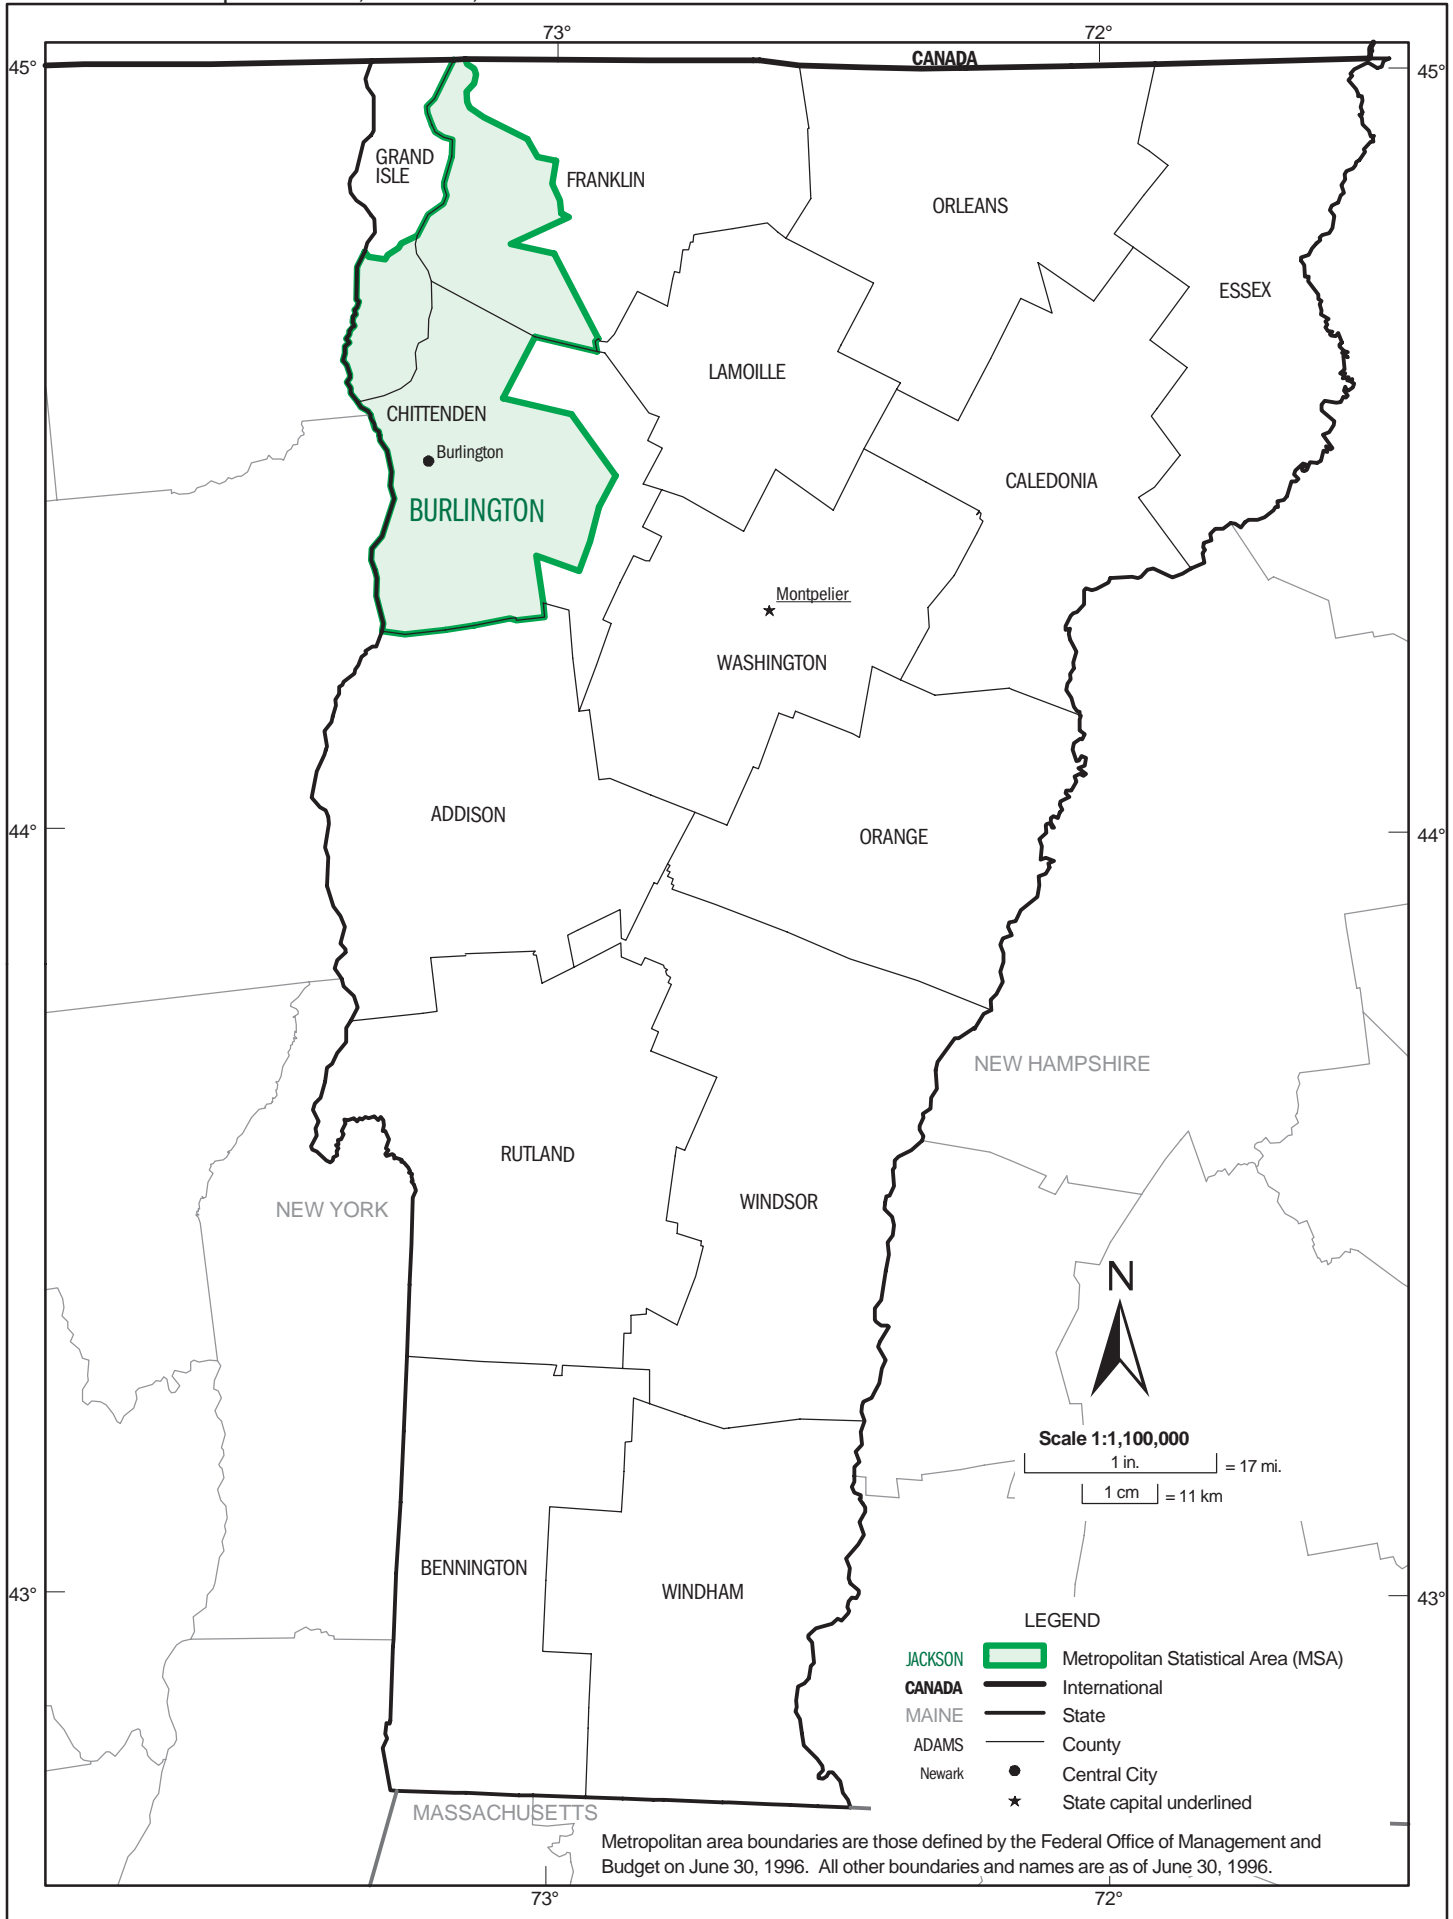

VERMONT –Metropolitan Area, Counties, and Central Cities

Metropolitan area boundaries are those defined by the Federal Office of Management and Budget on June 30, 1996. All other boundaries and names are as of June 30, 1996.