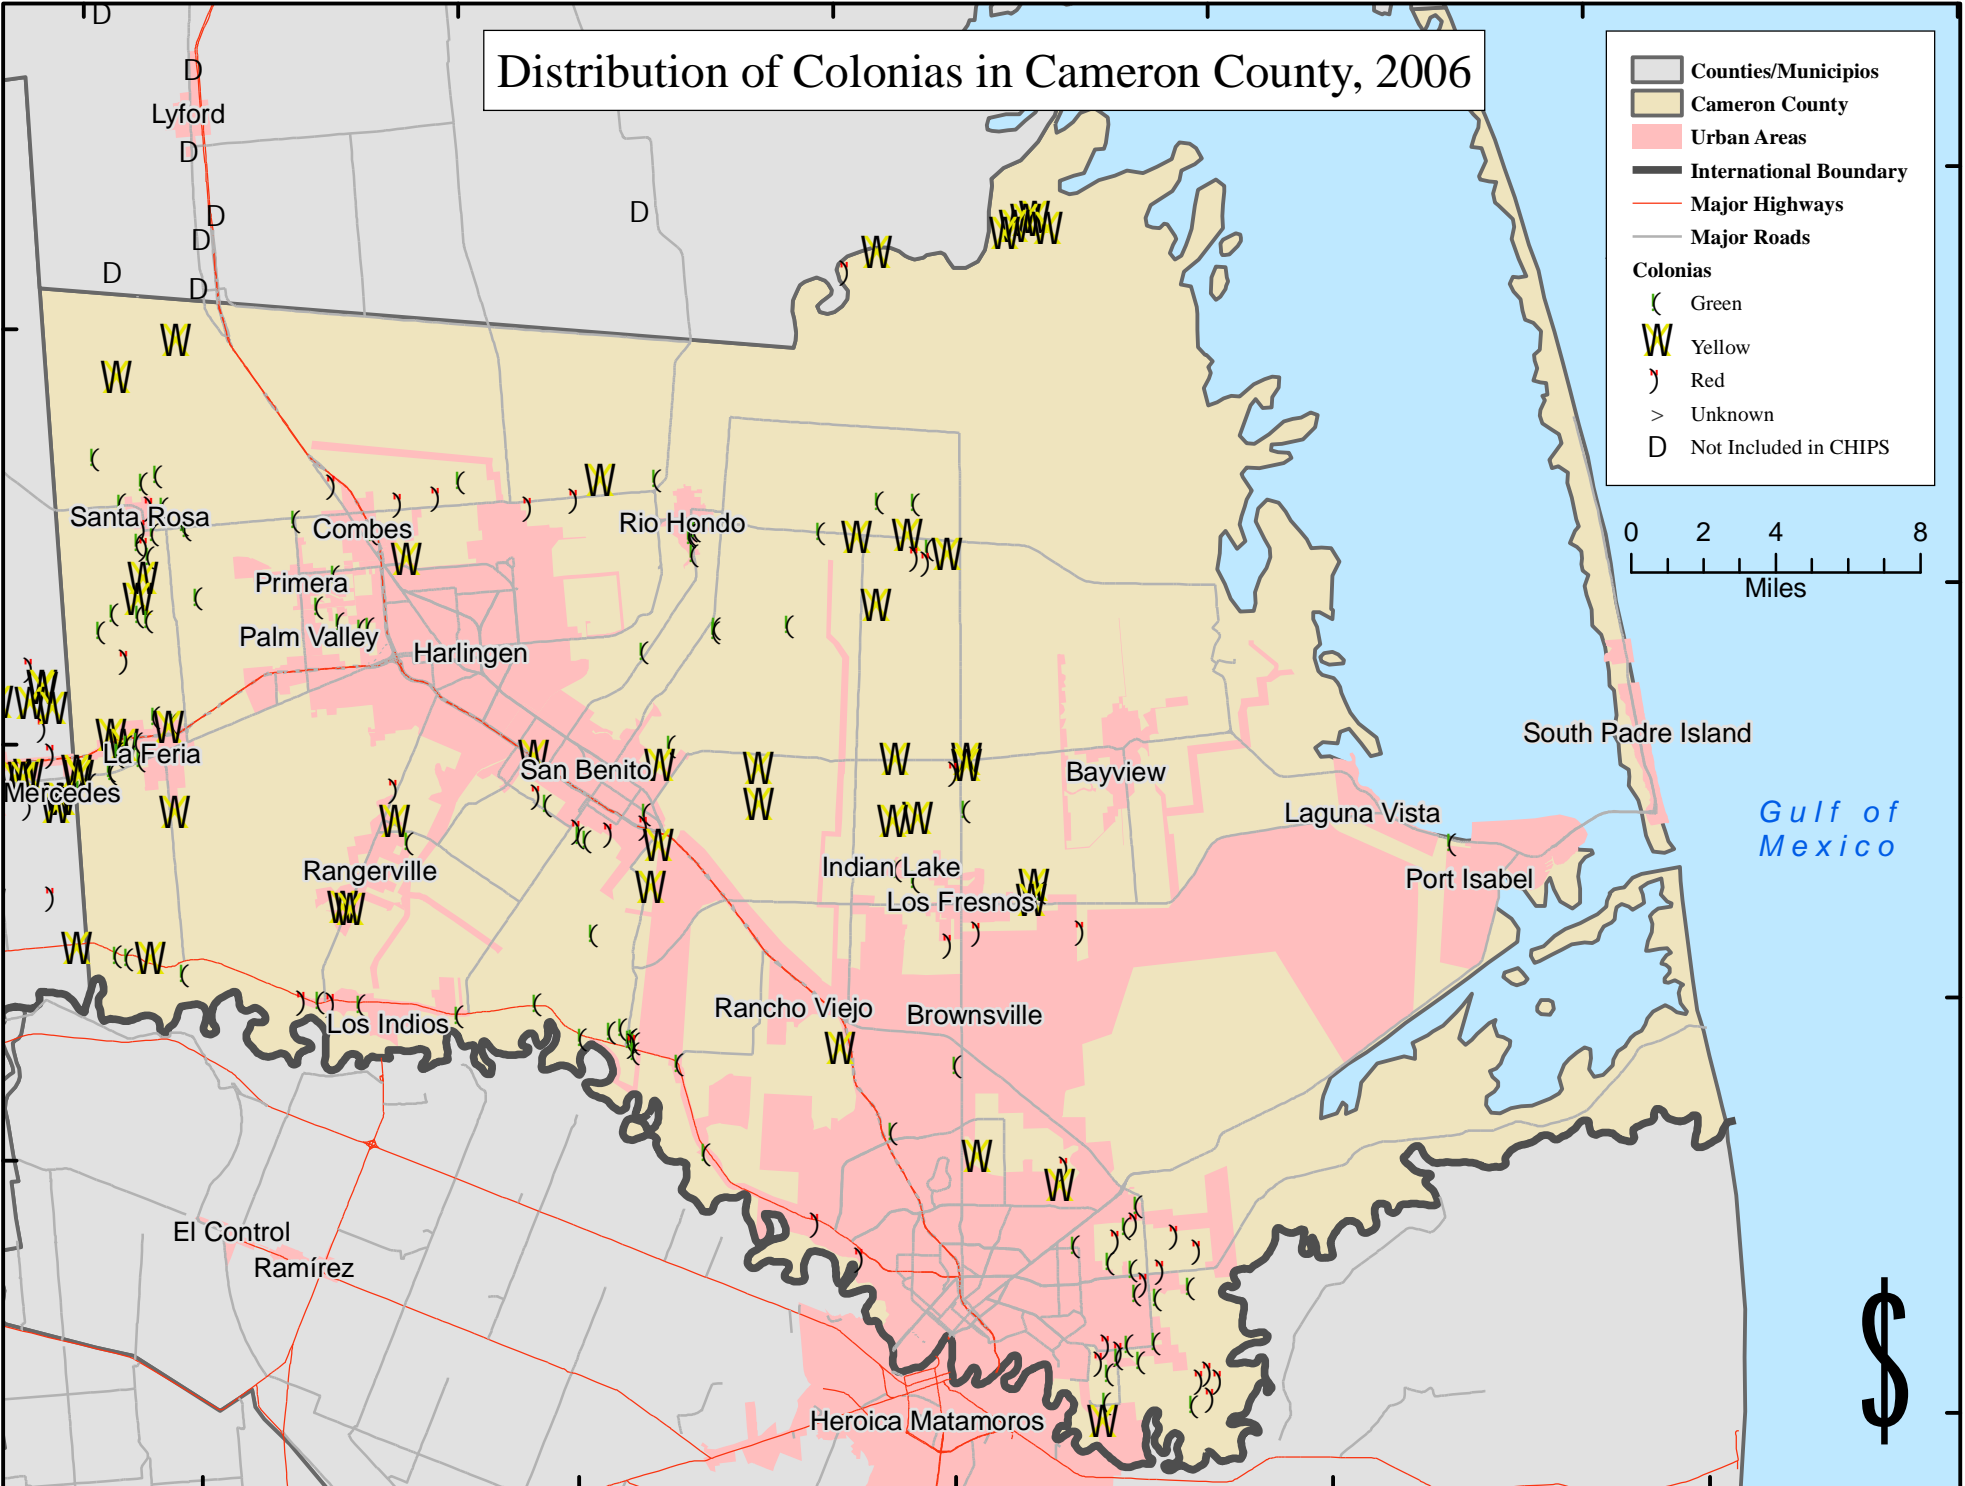

Distribution of Colonias in Cameron County, 2006

Base from U.S. Geological Survey digital data, [various dates], 1:50,000
Albers Equal-Area Conic Projection

Colonia locations mapped by the Office of the Attorney General of Texas, [various dates]