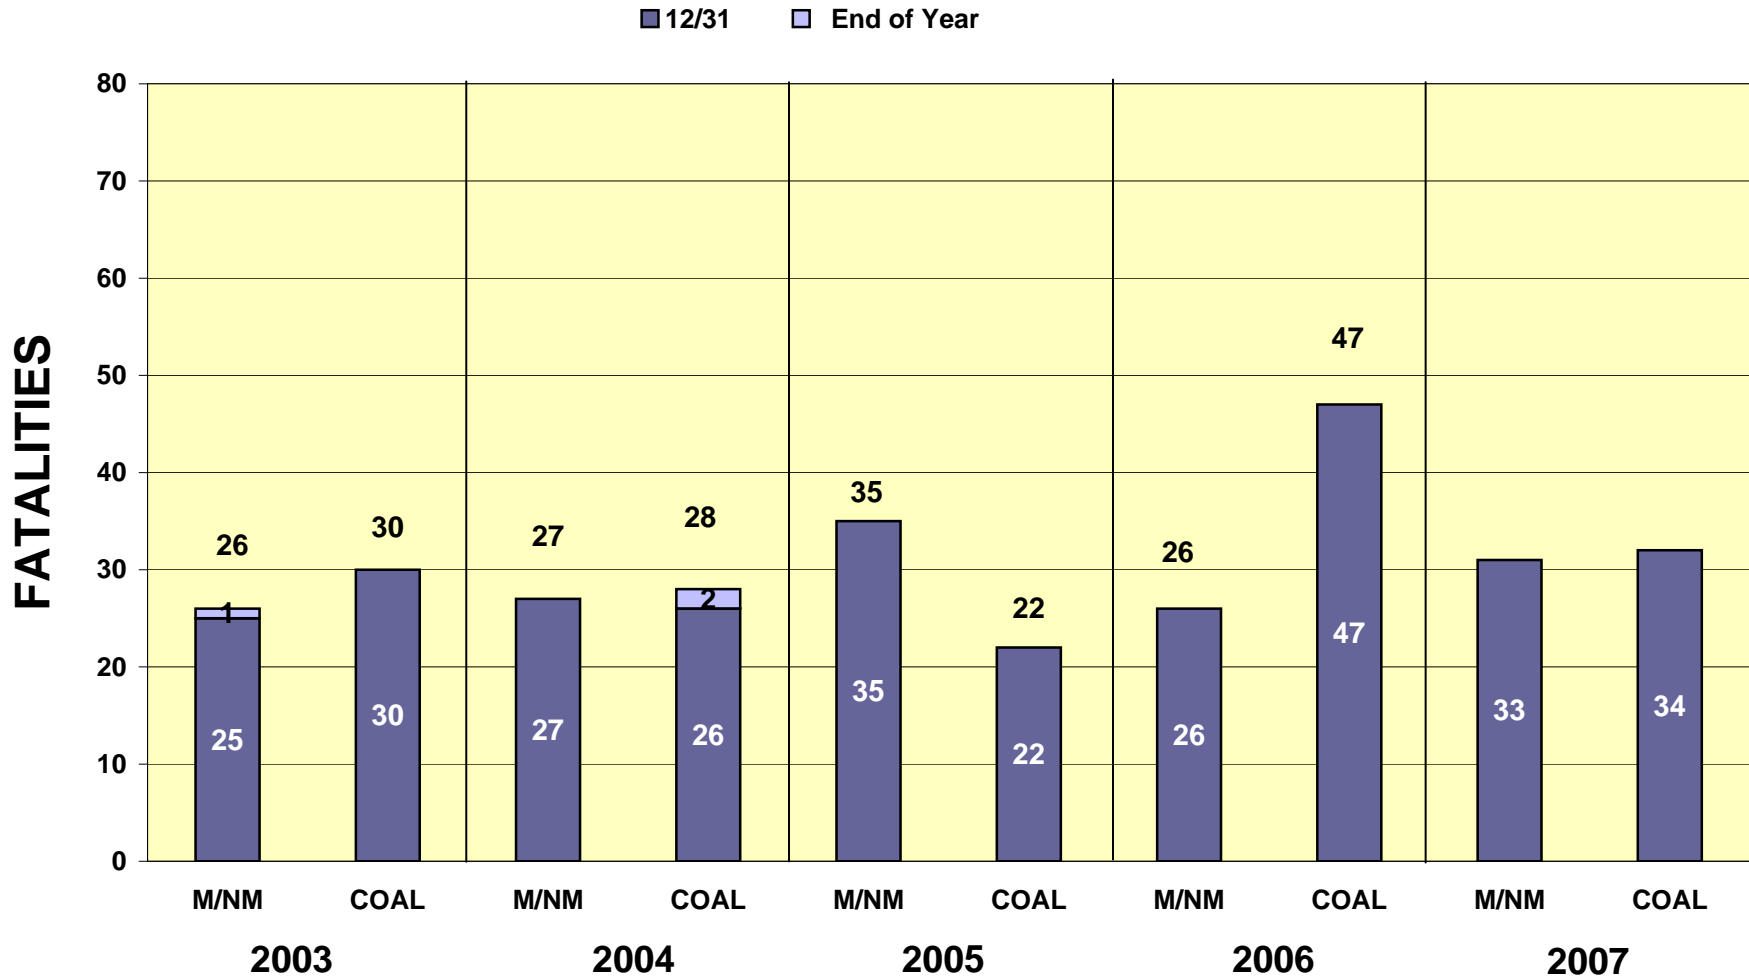

2007 Comparison of Year-to-Date and Total Fatalities for M/NM & Coal

Last Updated
12/31/2007

2007 Comparison of Year-to-Date and Total Fatalities for M/NM & Coal