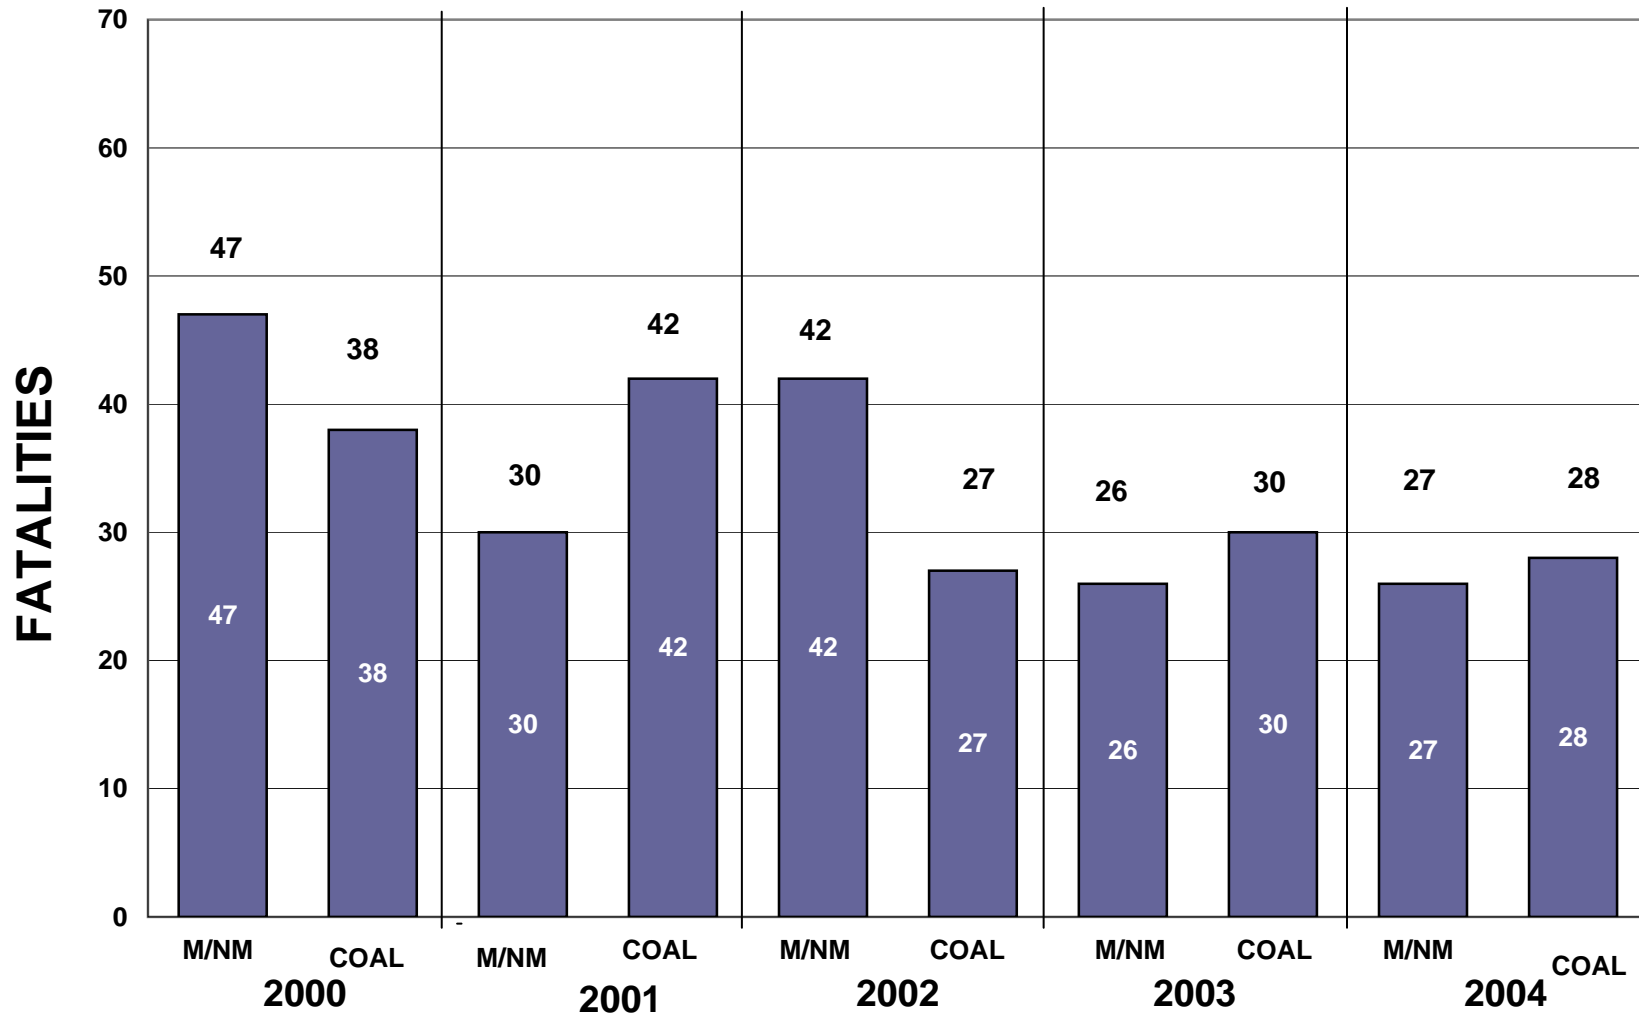

COMPARISON OF YEAR-TO-DATE AND TOTAL FATALITIES FOR M/NM & COAL 2004 YEAR-END

COMPARISON OF YEAR-TO-DATE AND TOTAL FATALITIES FOR M/NM & COAL