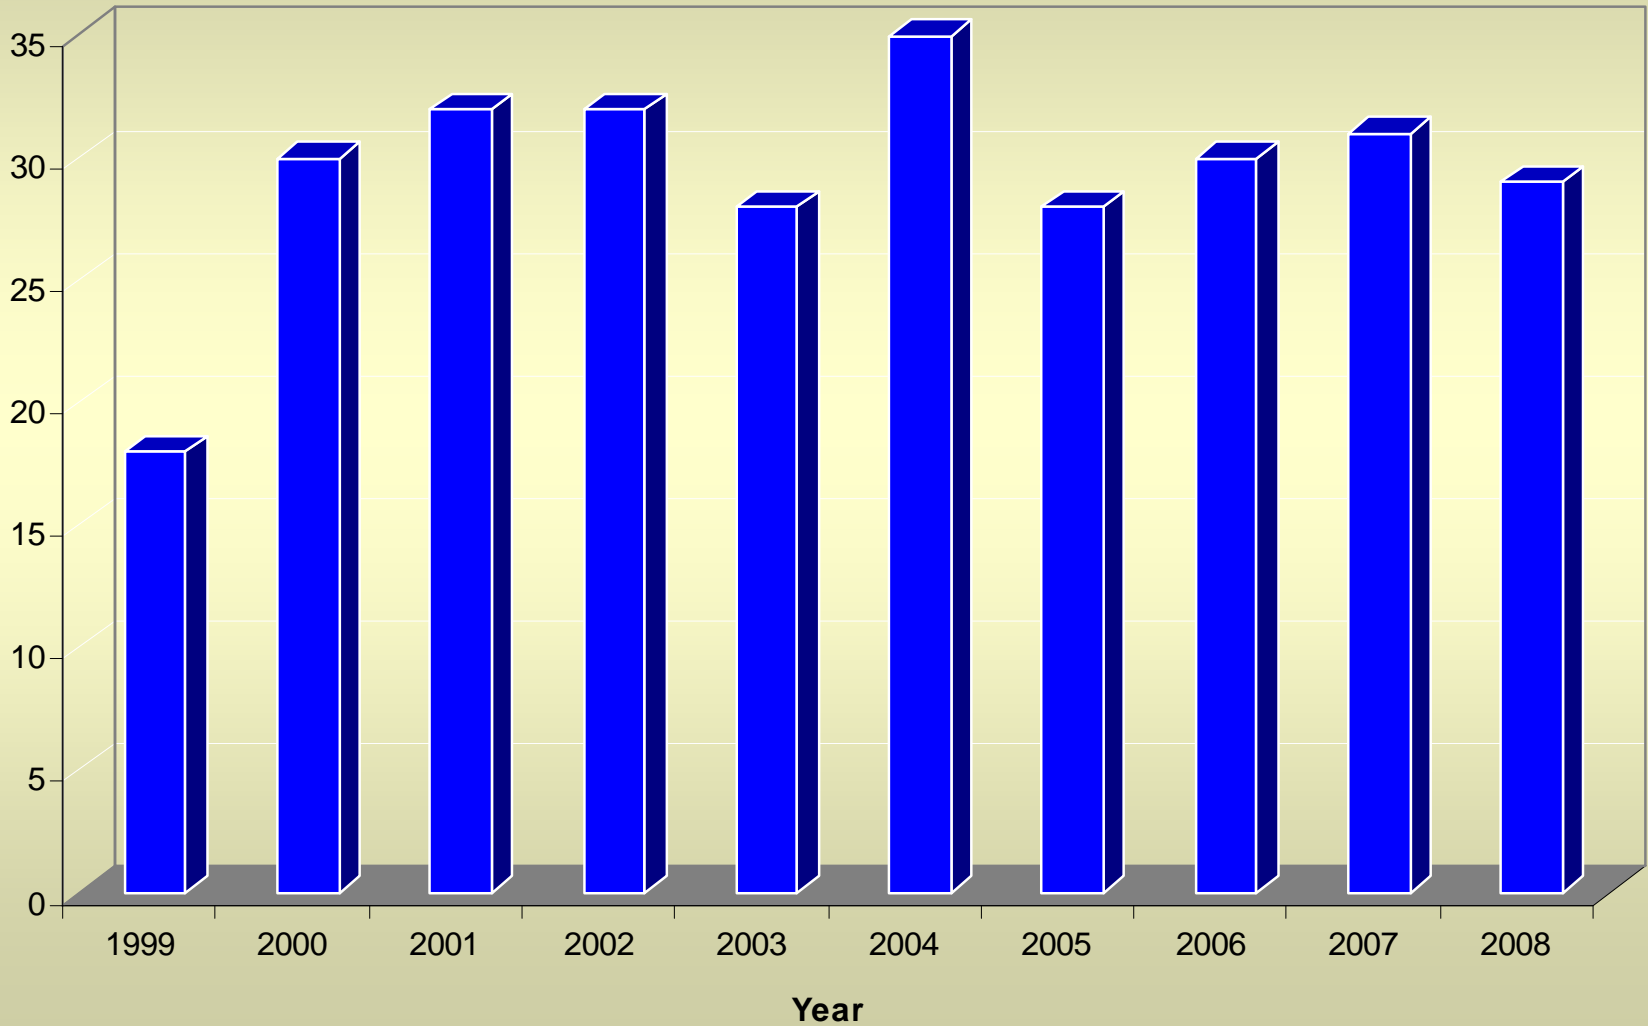

# Surface Hazards

- High, steep cliffs
- Unseen ledges and mines shafts
- Refuse and stockpiles can easily collapse

# Fatalities - 1999-2008