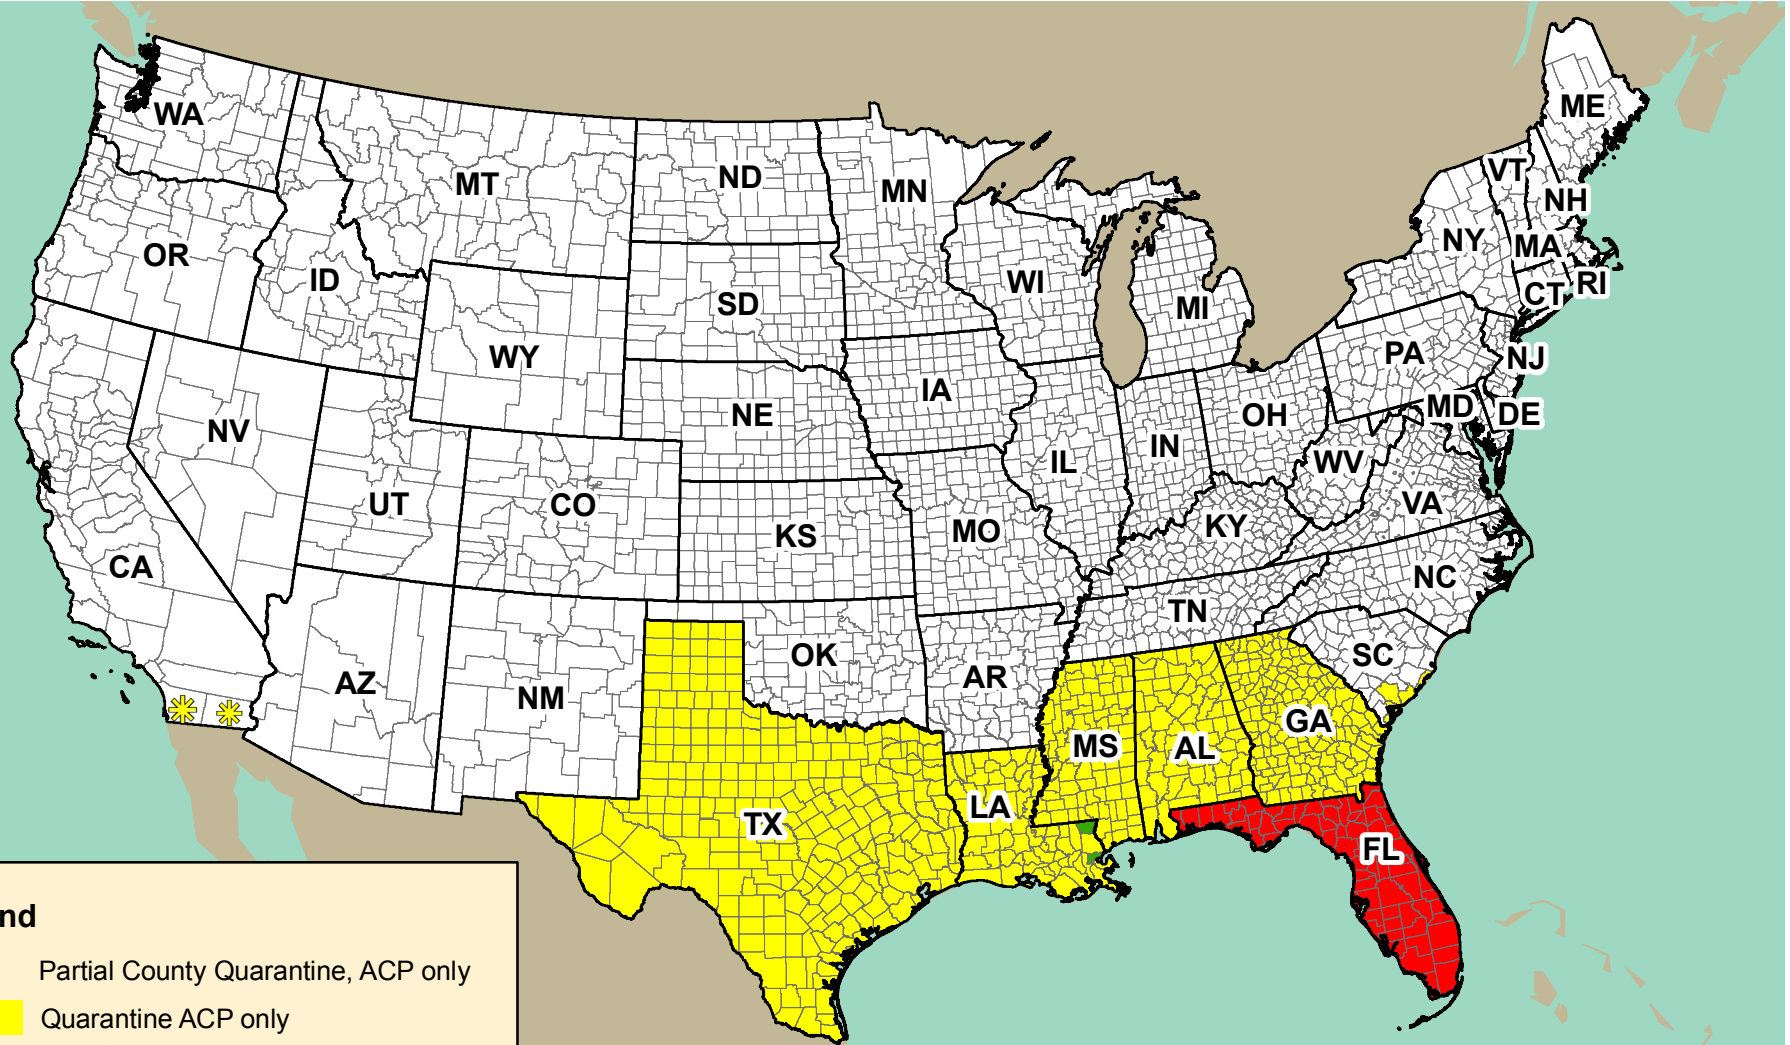

National Quarantine Citrus Greening (CG) and Asian Citrus Psyllid (ACP)

Legend

-  Partial County Quarantine, ACP only
-  Quarantine ACP only
-  ACP and CG Quarantine
-  ACP and CG Quarantine
(includes Citrus Canker (CC) Quarantine for Florida only)