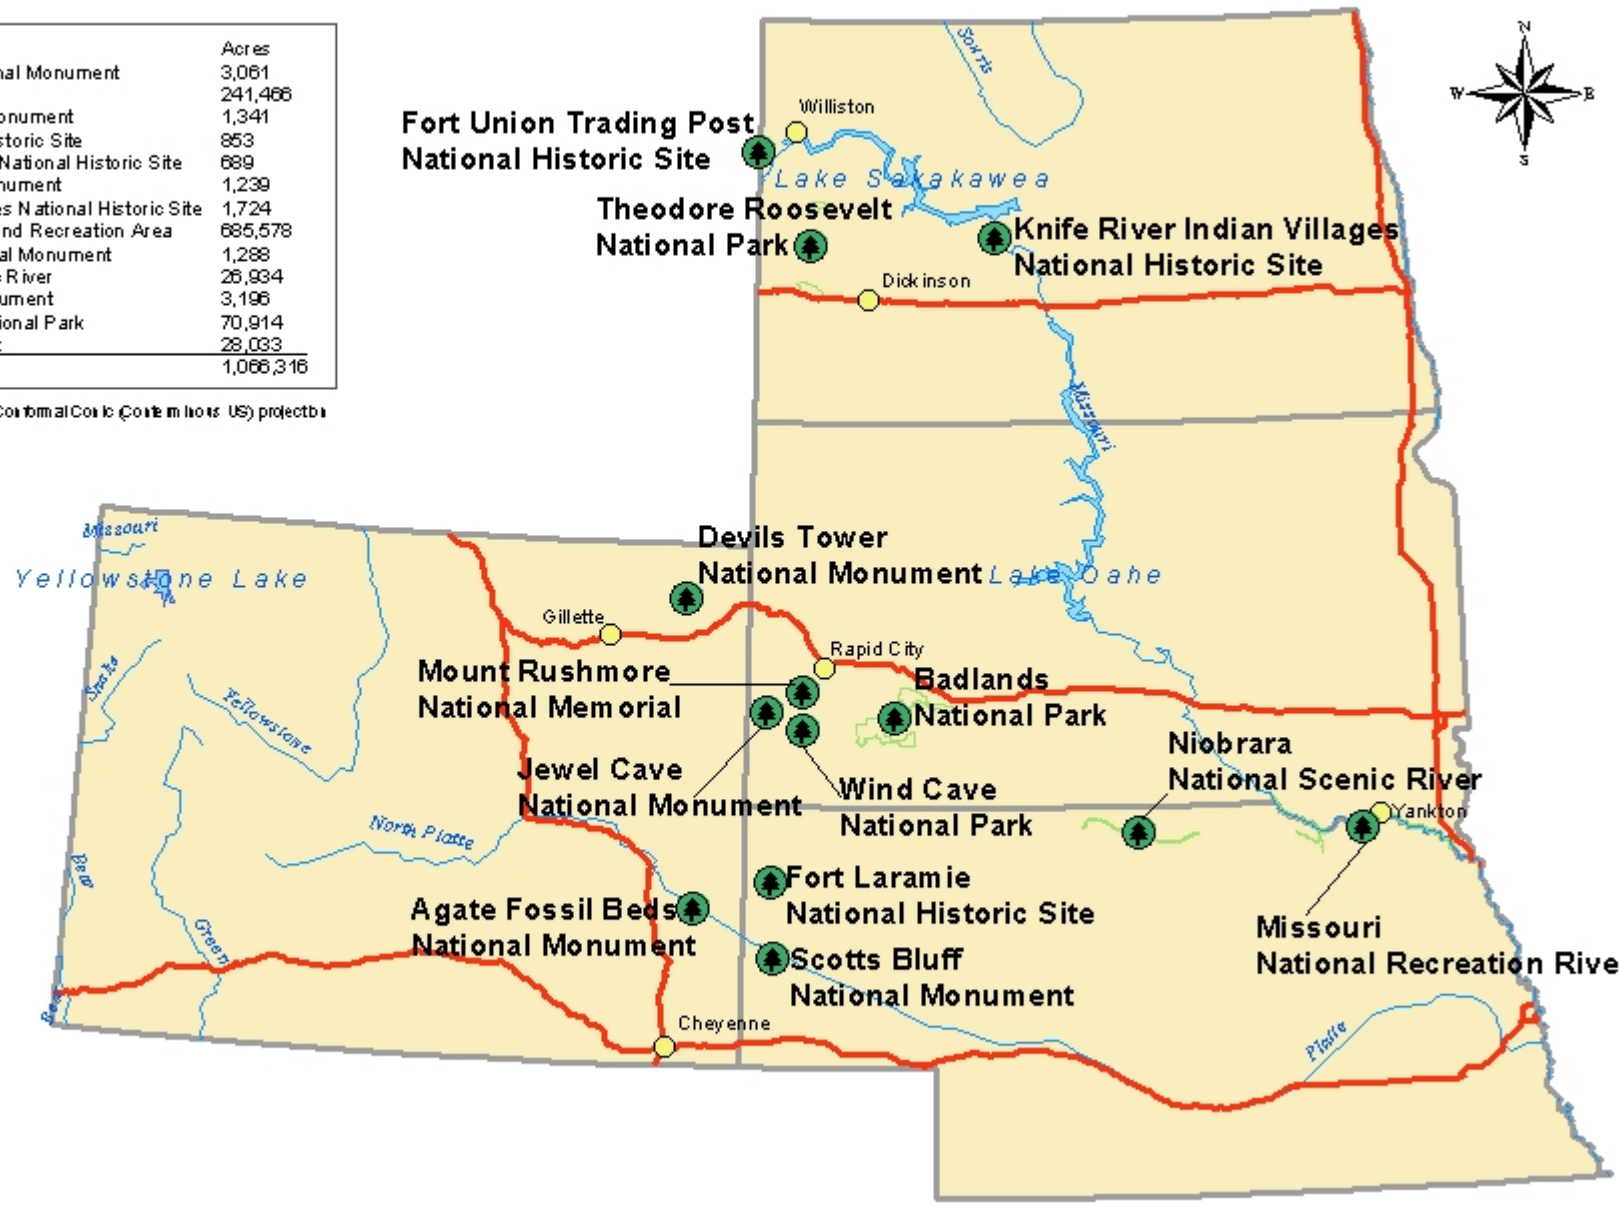

Host and Partner Parks

Parks	Acres
Agate Fossil Beds National Monument	3,061
Badlands National Park	241,466
Devils Tower National Monument	1,341
Fort Laramie National Historic Site	853
Fort Union Trading Post National Historic Site	689
Jewel Cave National Monument	1,239
Knife River Indian Villages National Historic Site	1,724
Missouri National River and Recreation Area	685,578
Mount Rushmore National Monument	1,288
Niobrara National Scenic River	26,934
Scottsbluff National Monument	3,196
Theodore Roosevelt National Park	70,914
Wind Cave National Park	28,033
Total Acreage	1,066,316

Calculations based on Lambert Conformal Conic Projection (Units in meters US) projection