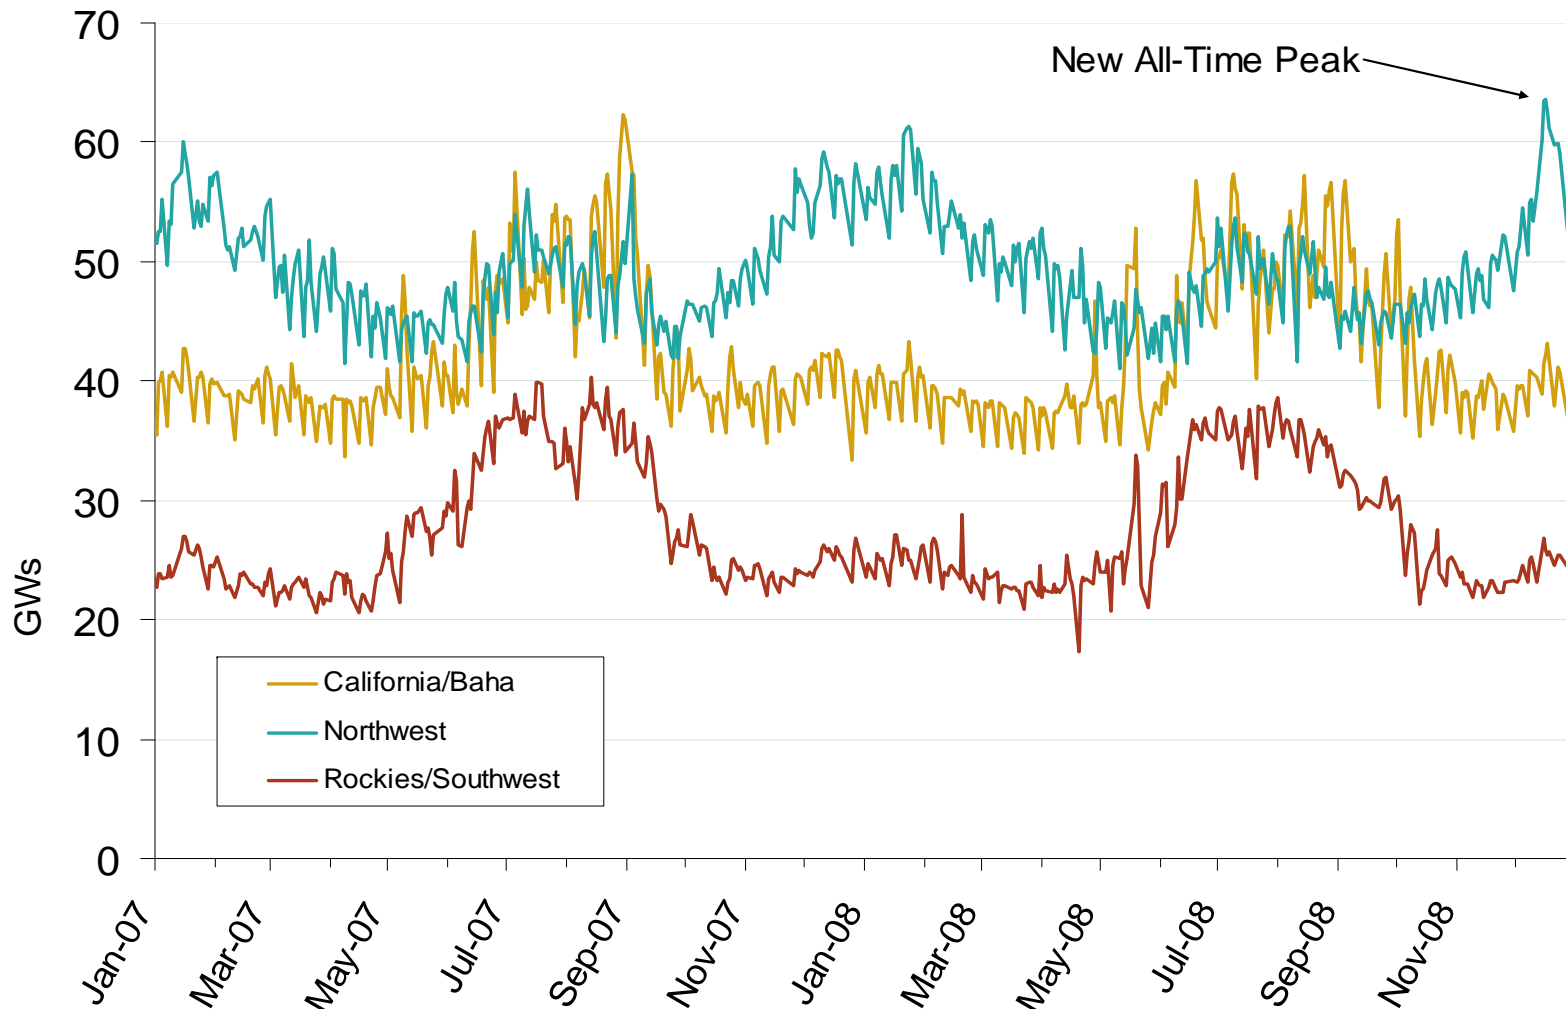

Western Daily Actual Peak Demand

Source: Derived from WECC Daily Report data available at <http://wecc.biz>. Data shown is generally Sunday through Thursday due to limitations of daily reports.

Updated January 9, 2009