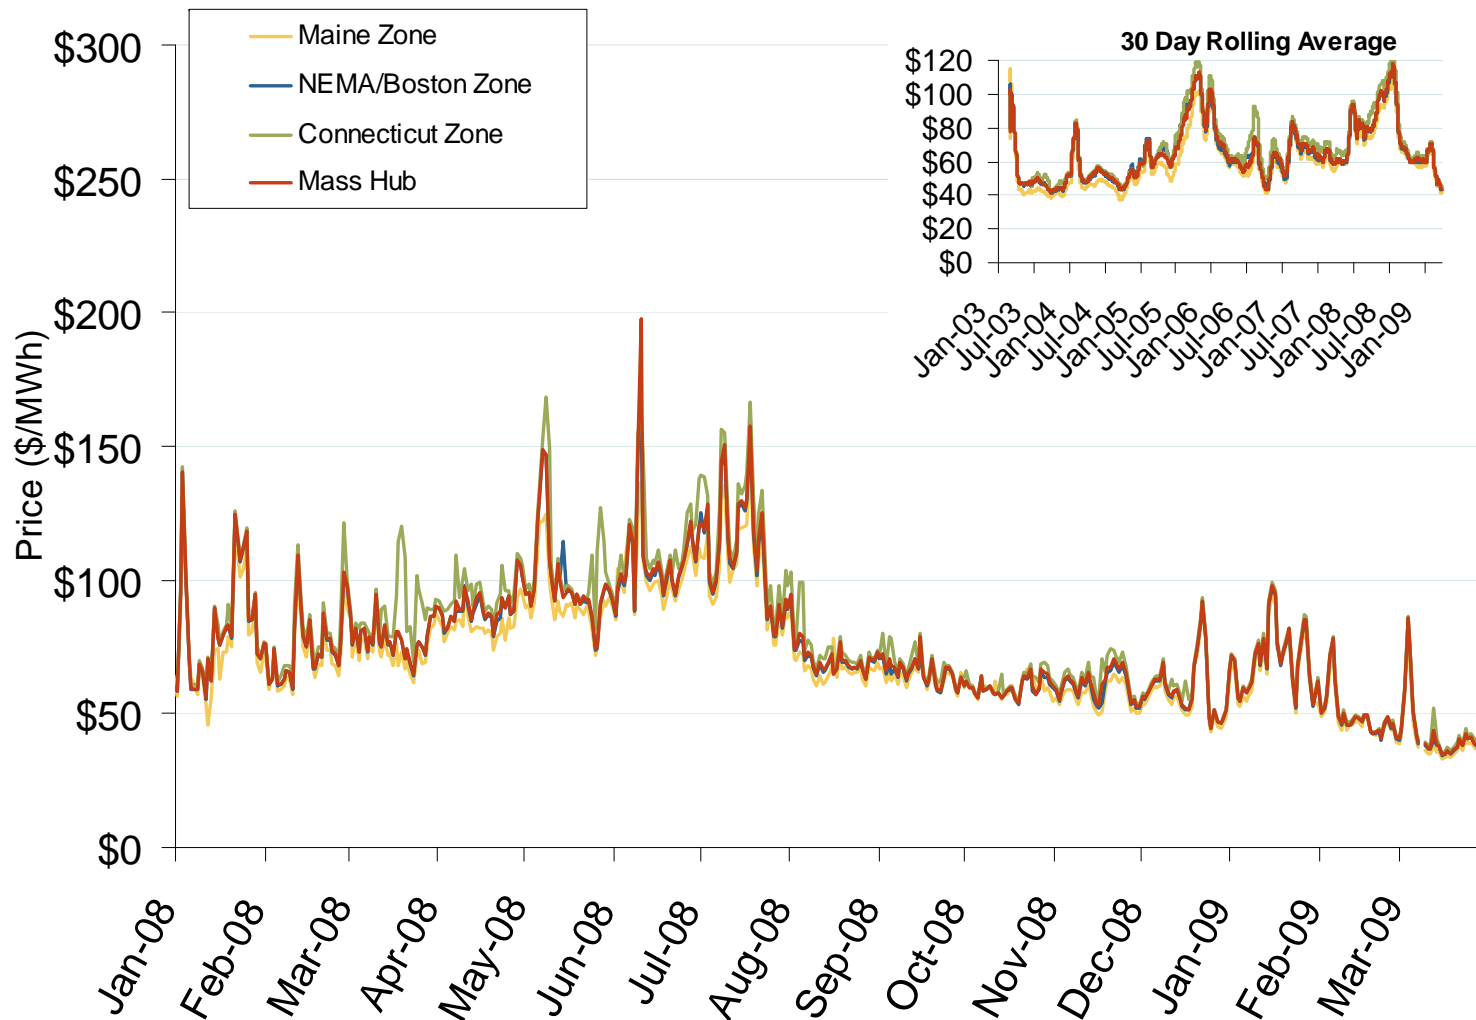

Daily Average of ISO-NE Day-Ahead Prices - All Hours

Source: Derived by Bloomberg from ISO-NE data as reported by Bloomberg.