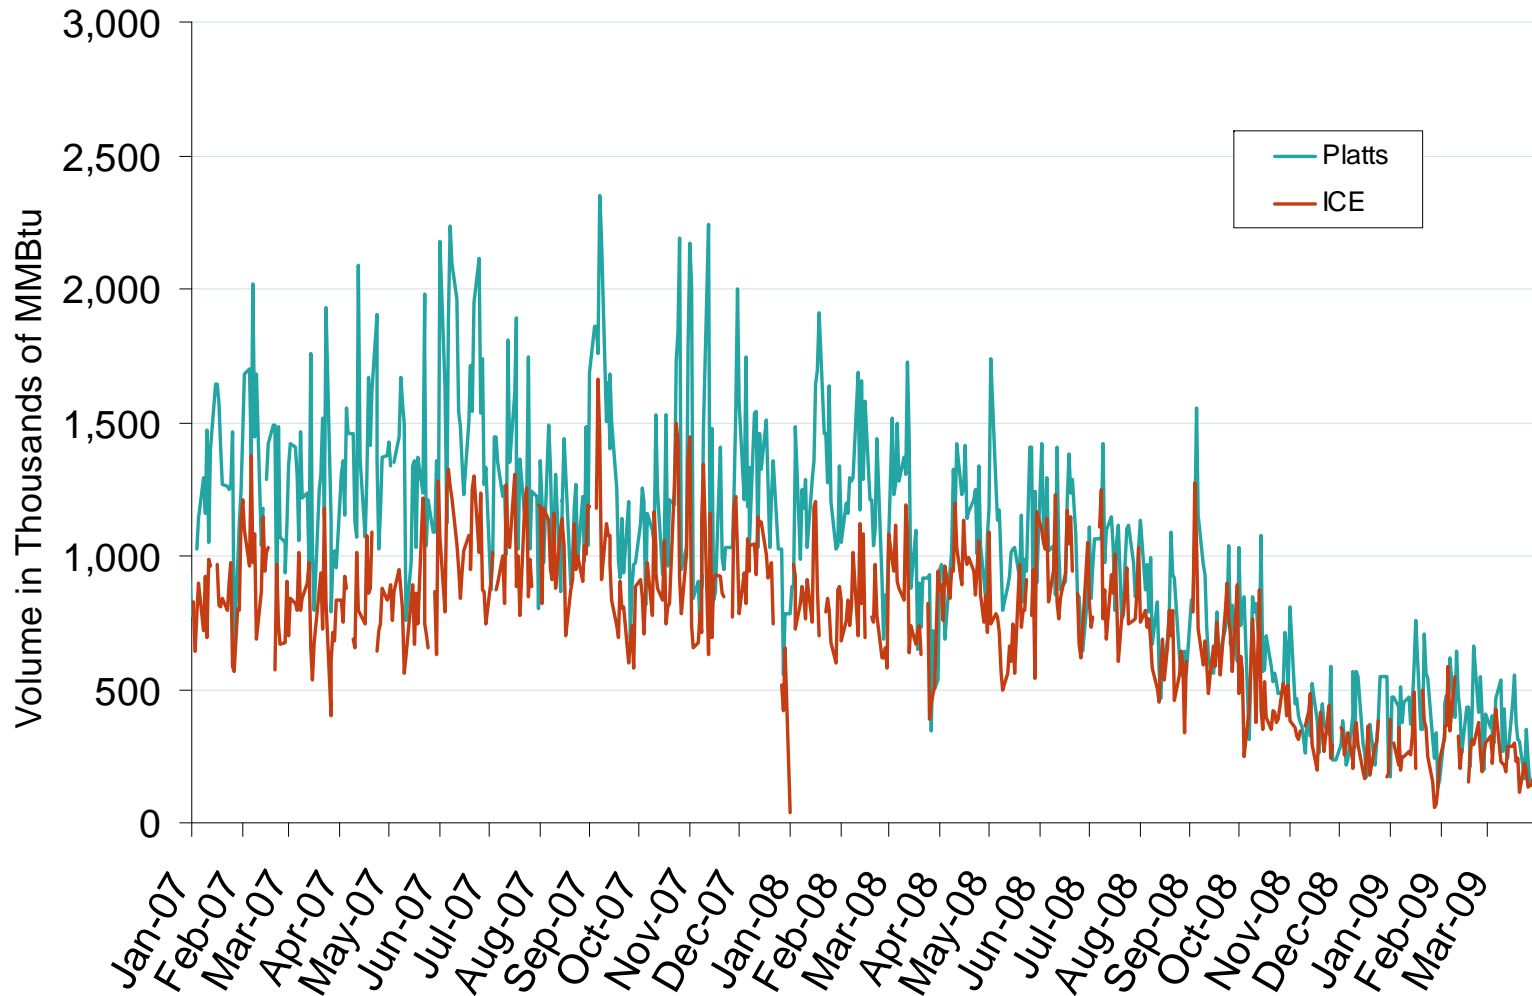

Published and Traded Daily Spot Volumes at Socal Border

Source: Derived from *Platts* and *ICE* data.