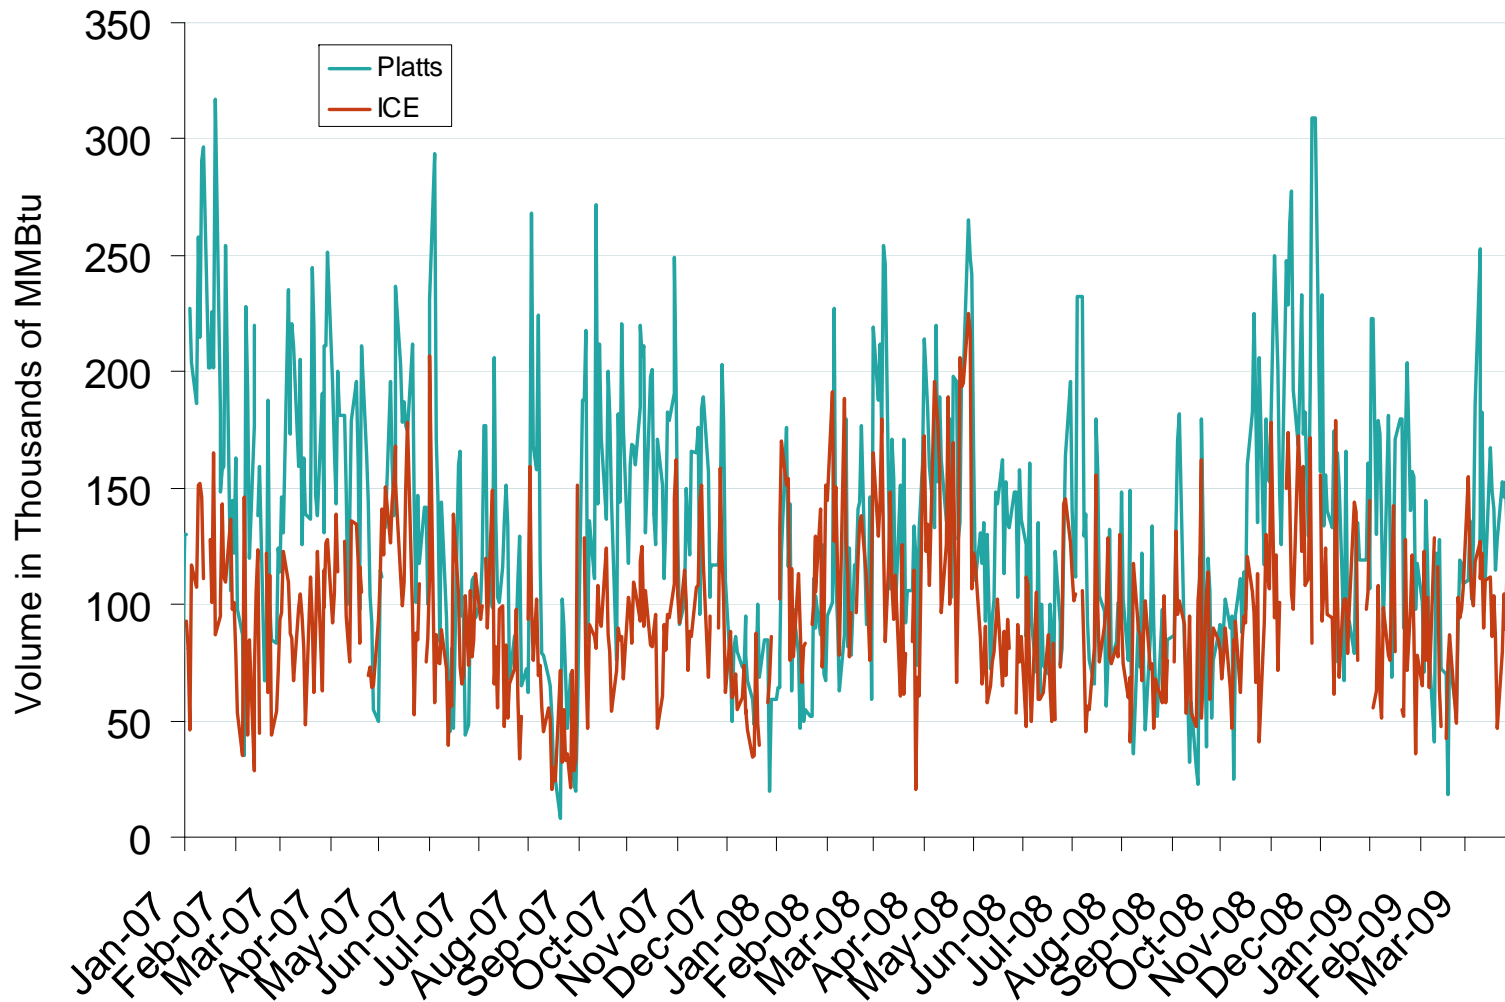

Published and Traded Daily Spot Volumes at Texas Eastern M-1 Kosi

Source: Derived from *Platts* and *ICE* data.