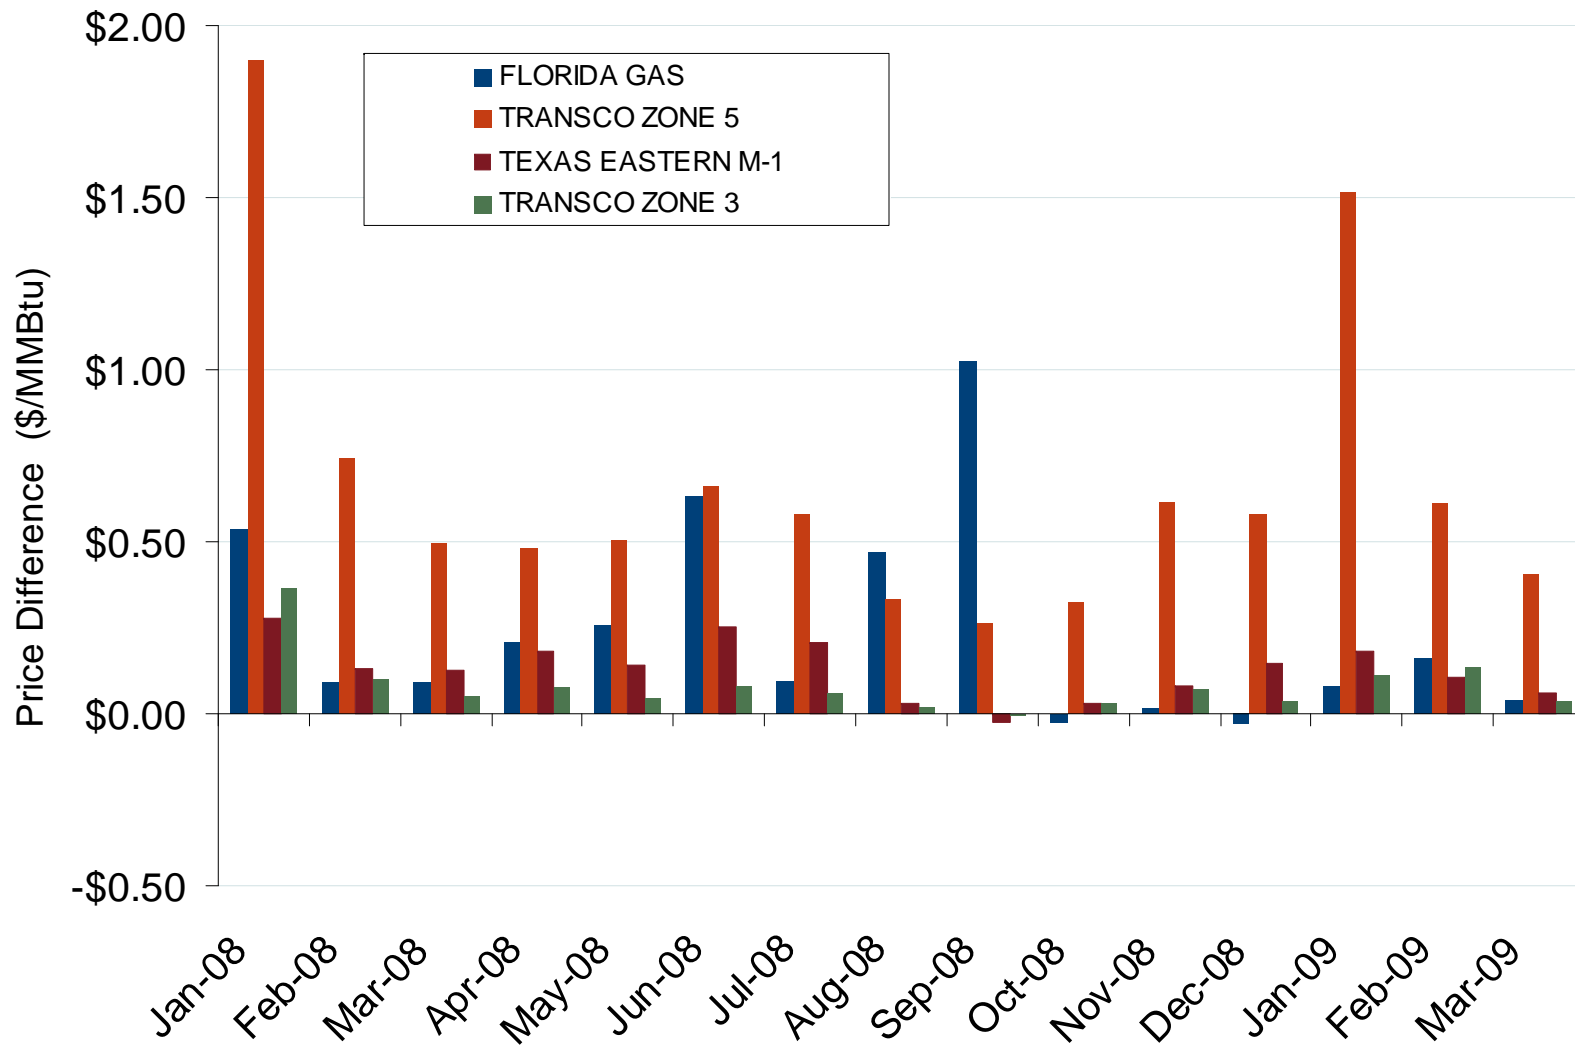

Southeastern Monthly Average Basis Value to Henry Hub

Source: Derived from *Platts* data.