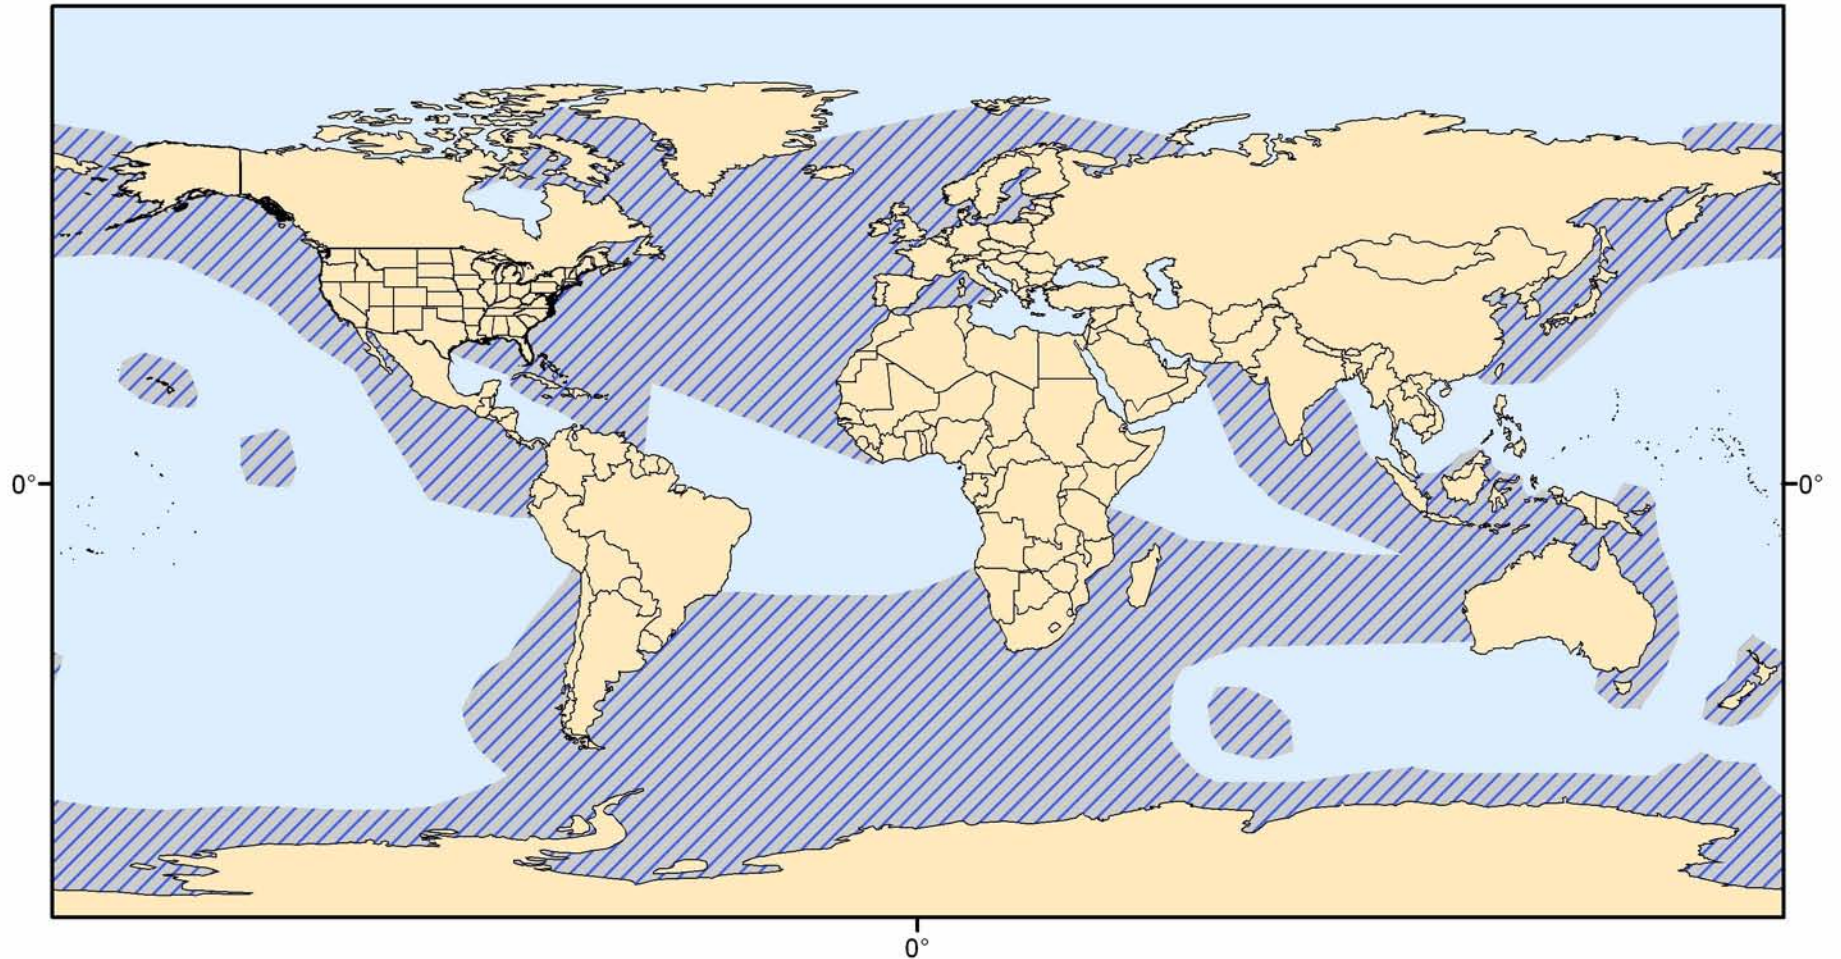

# Killer Whale Range

0 2,000 4,000 6,000 8,000 Miles

Note: Map represents approximate range of species.

NMFS, Office of Protected Resources  
March 2009