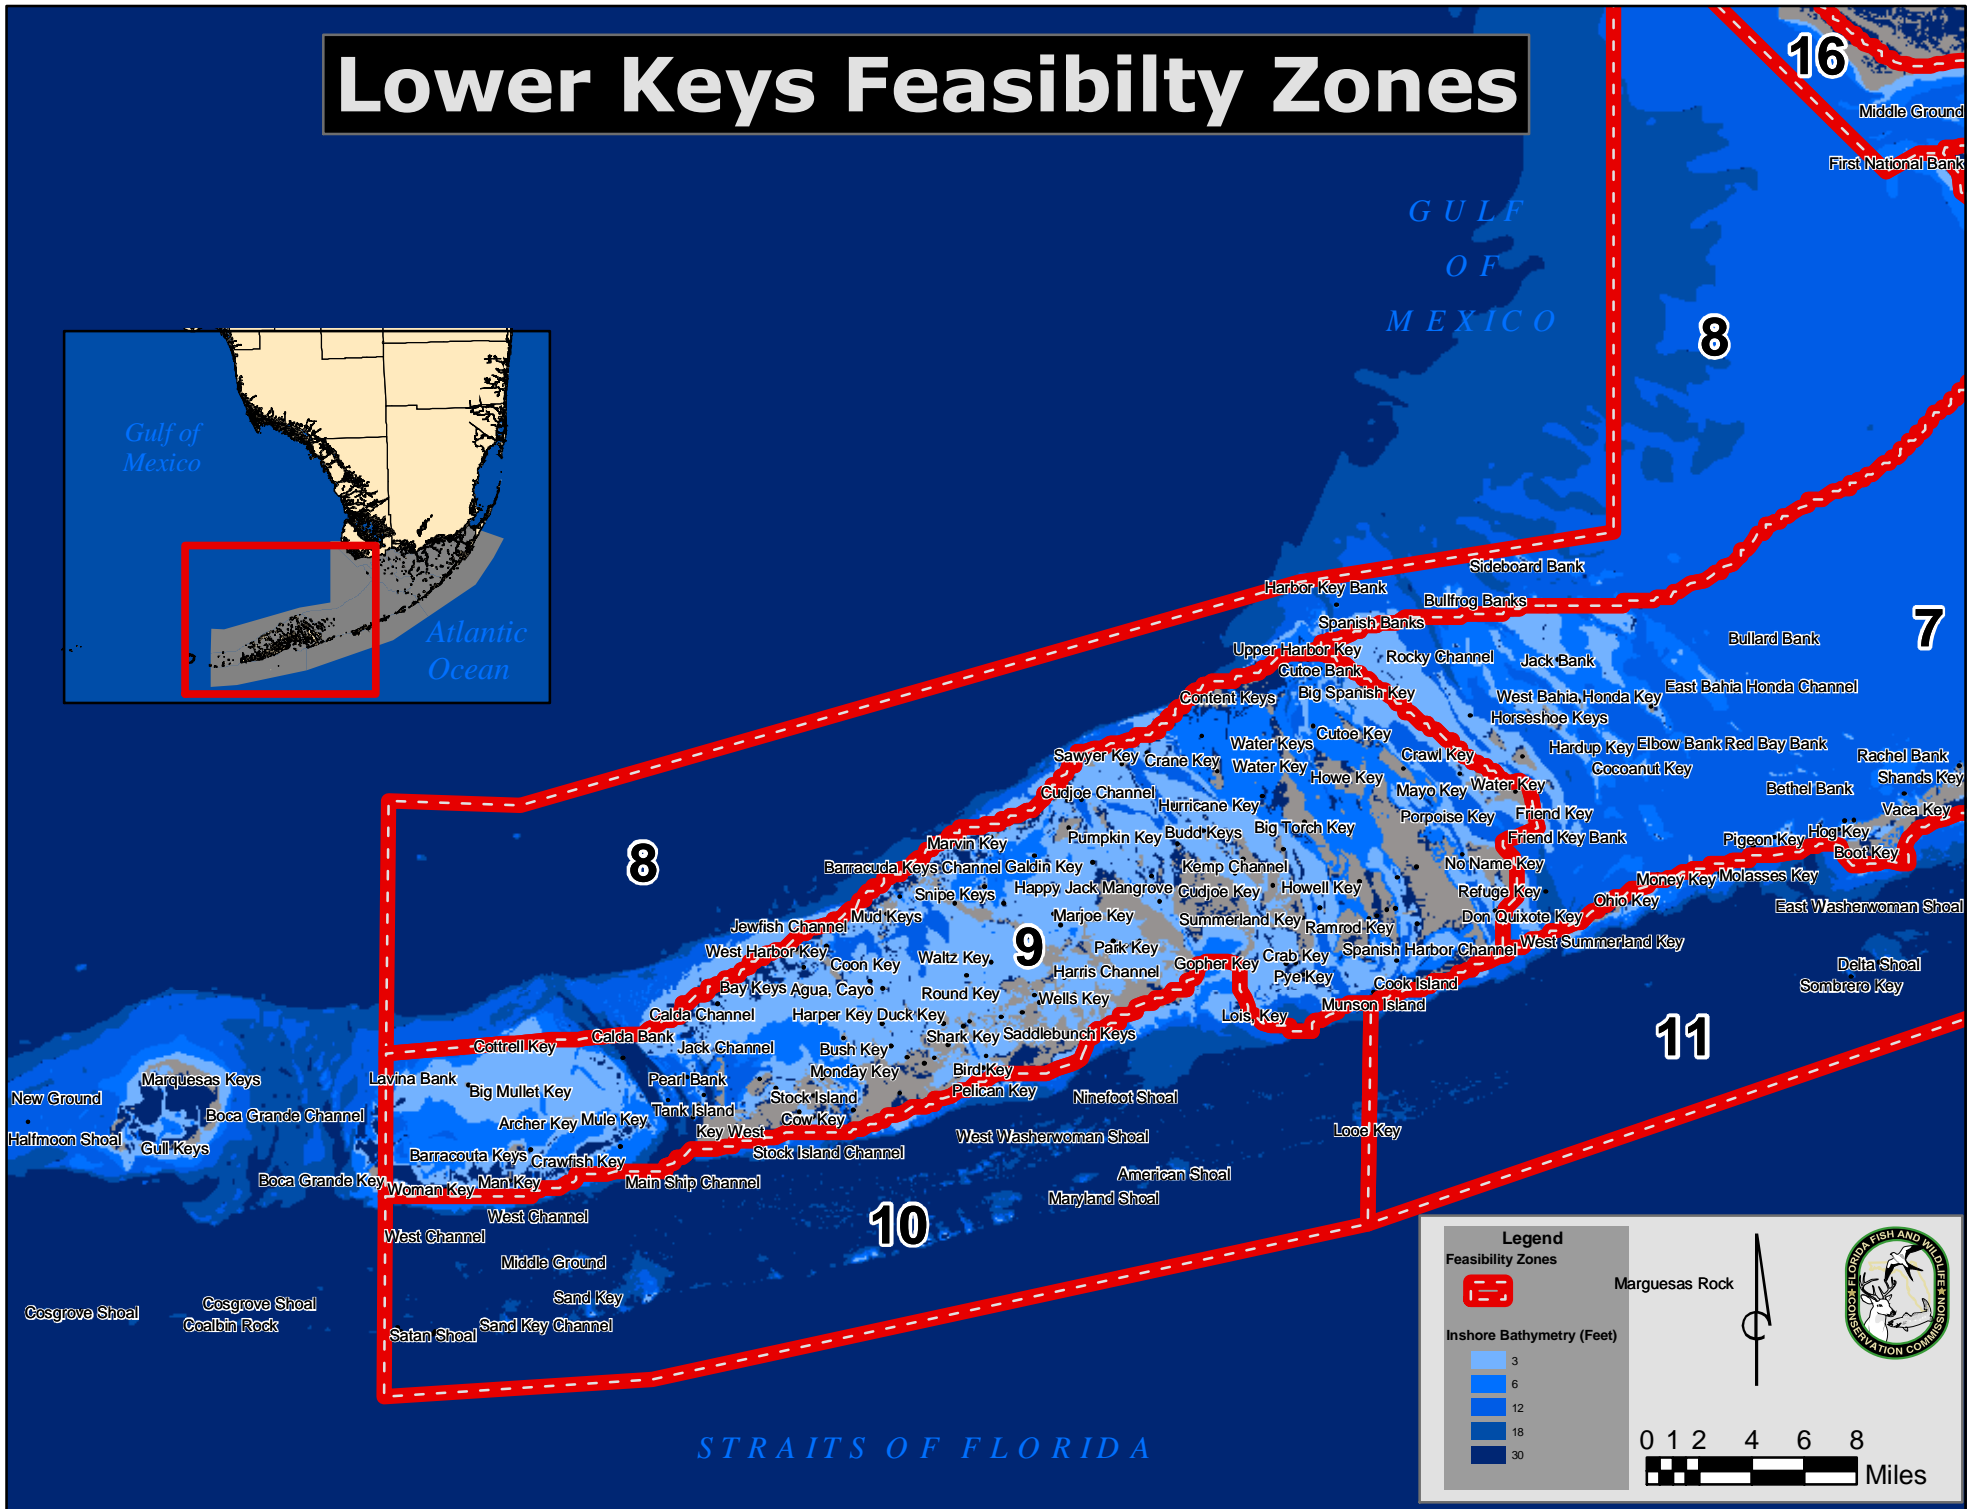

Lower Keys Feasibility Zones

STRAITS OF FLORIDA

GULF OF MEXICO

Gulf of Mexico

Atlantic Ocean

8

10

9

11

8

7

16

New Ground
Halfmoon Shoal
Marquesas Keys
Boca Grande Channel
Gull Keys
Boca Grande Key
Cossgrove Shoal
Cossgrove Shoal
Cabin Rock
Satan Shoal

Lavina Bank
Big Mullet Key
Archer Key
Mule Key
Tank Island
Stock Island
Key West
Stock Island Channel
West Channel
Middle Ground
Sand Key
Sand Key Channel

West Harbor Key
Calda Channel
Harper Key
Duck Key
Cottrell Key
Calda Bank
Jack Channel
Bush Key
Monday Key
Bird Key
Pelican Key
Ninefoot Shoal
West Washerwoman Shoal
Maryland Shoal

Waltz Key
Round Key
Shark Key
Saddlebunch Keys
Wells Key
Lois Key
Munson Island
Looe Key

Bullard Bank
East Bahia Honda Channel
Horseshoe Keys
Hardup Key
Elbow Bank
Red Bay Bank
Rachel Bank
Shands Key
Bethel Bank
Shands Key
Vaca Key
Pigeon Key
Hog Key
Boot Key
Money Key
Molasses Key
Ohio Key
East Washerwoman Shoal
Delta Shoal
Sombbrero Key