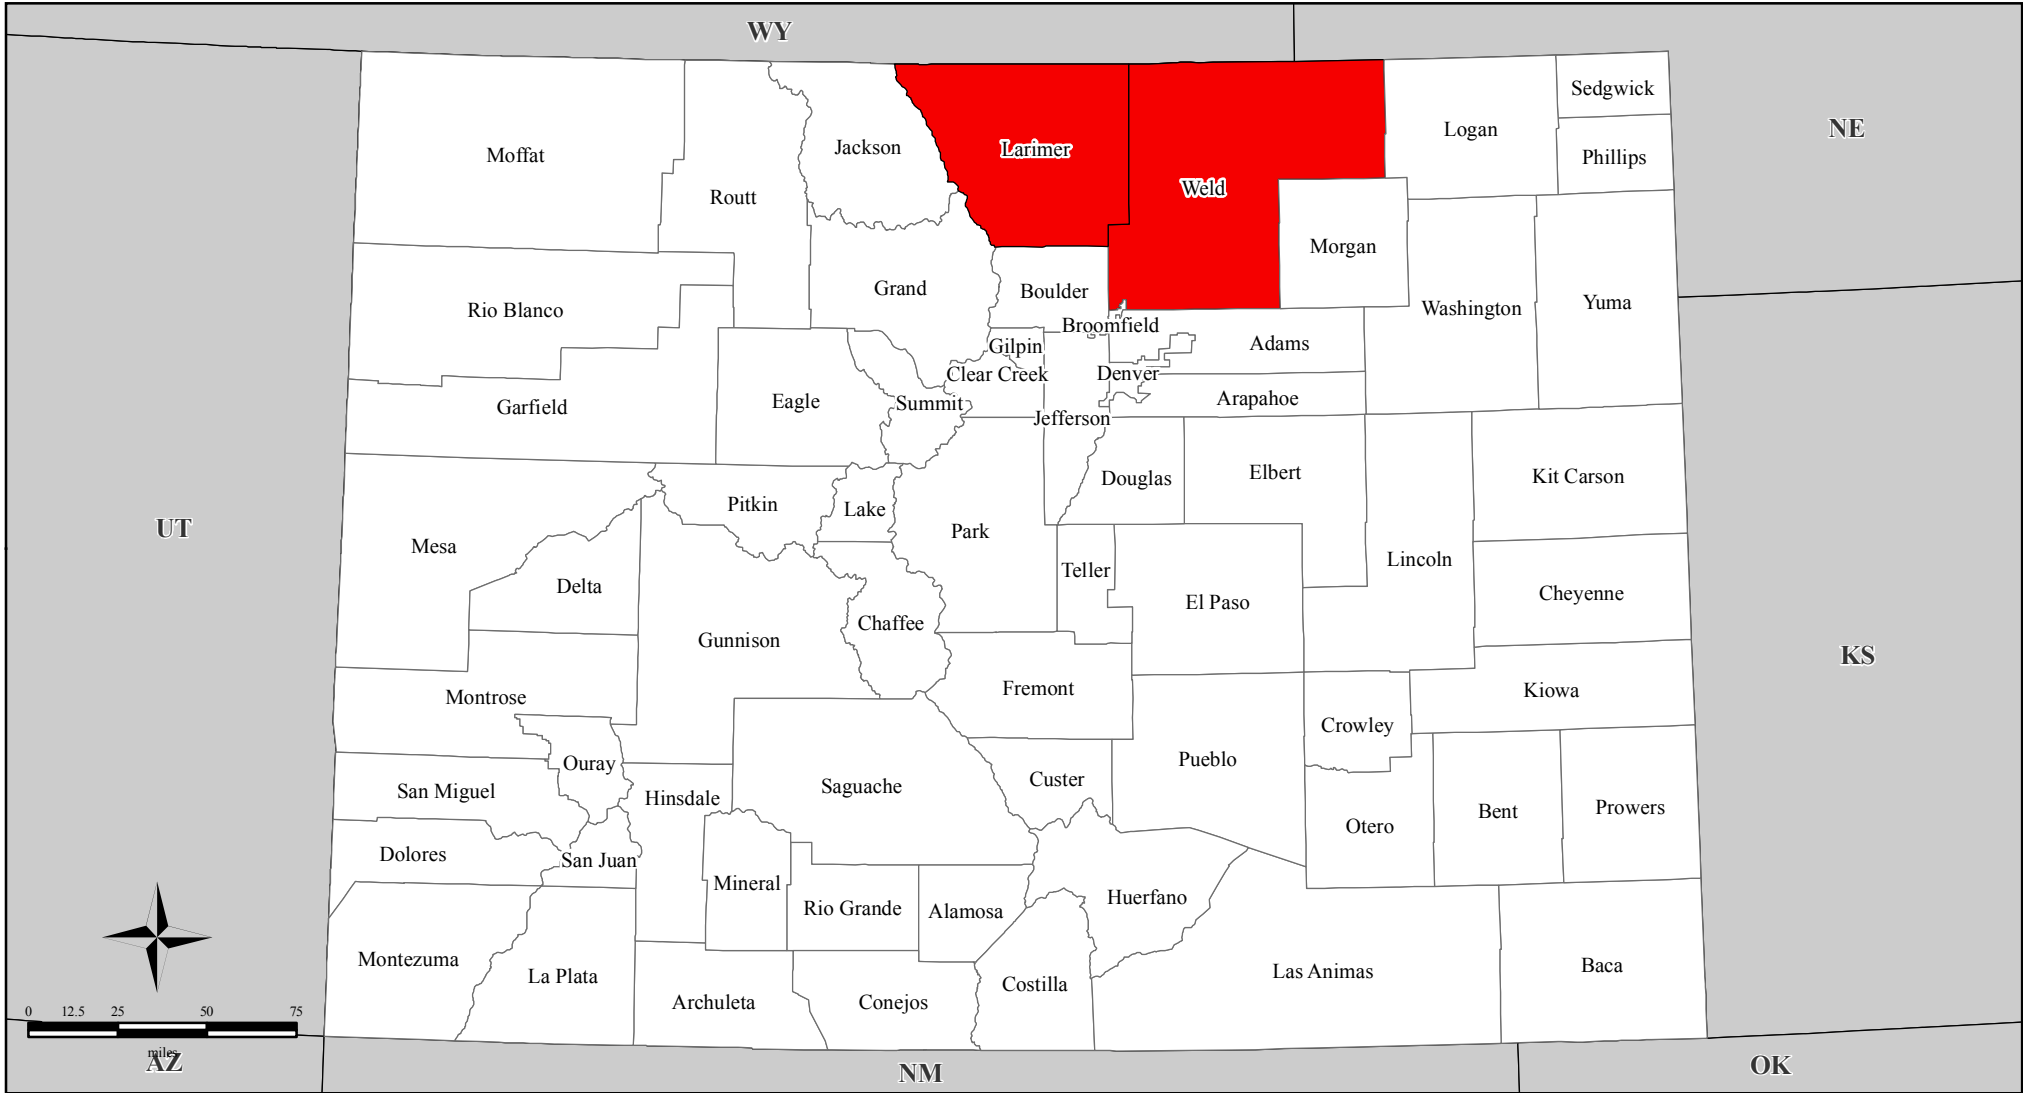

FEMA-1762-DR, Colorado

Disaster Declaration as of 05/26/2008

Location Map

Legend

All counties are eligible for Hazard Mitigation

FEMA

*ITS Mapping & Analysis Center
Washington, DC
05/27/08 -- 1:30 PM EDT*

*Source: Disaster Federal Registry Notice
05/26/2008*