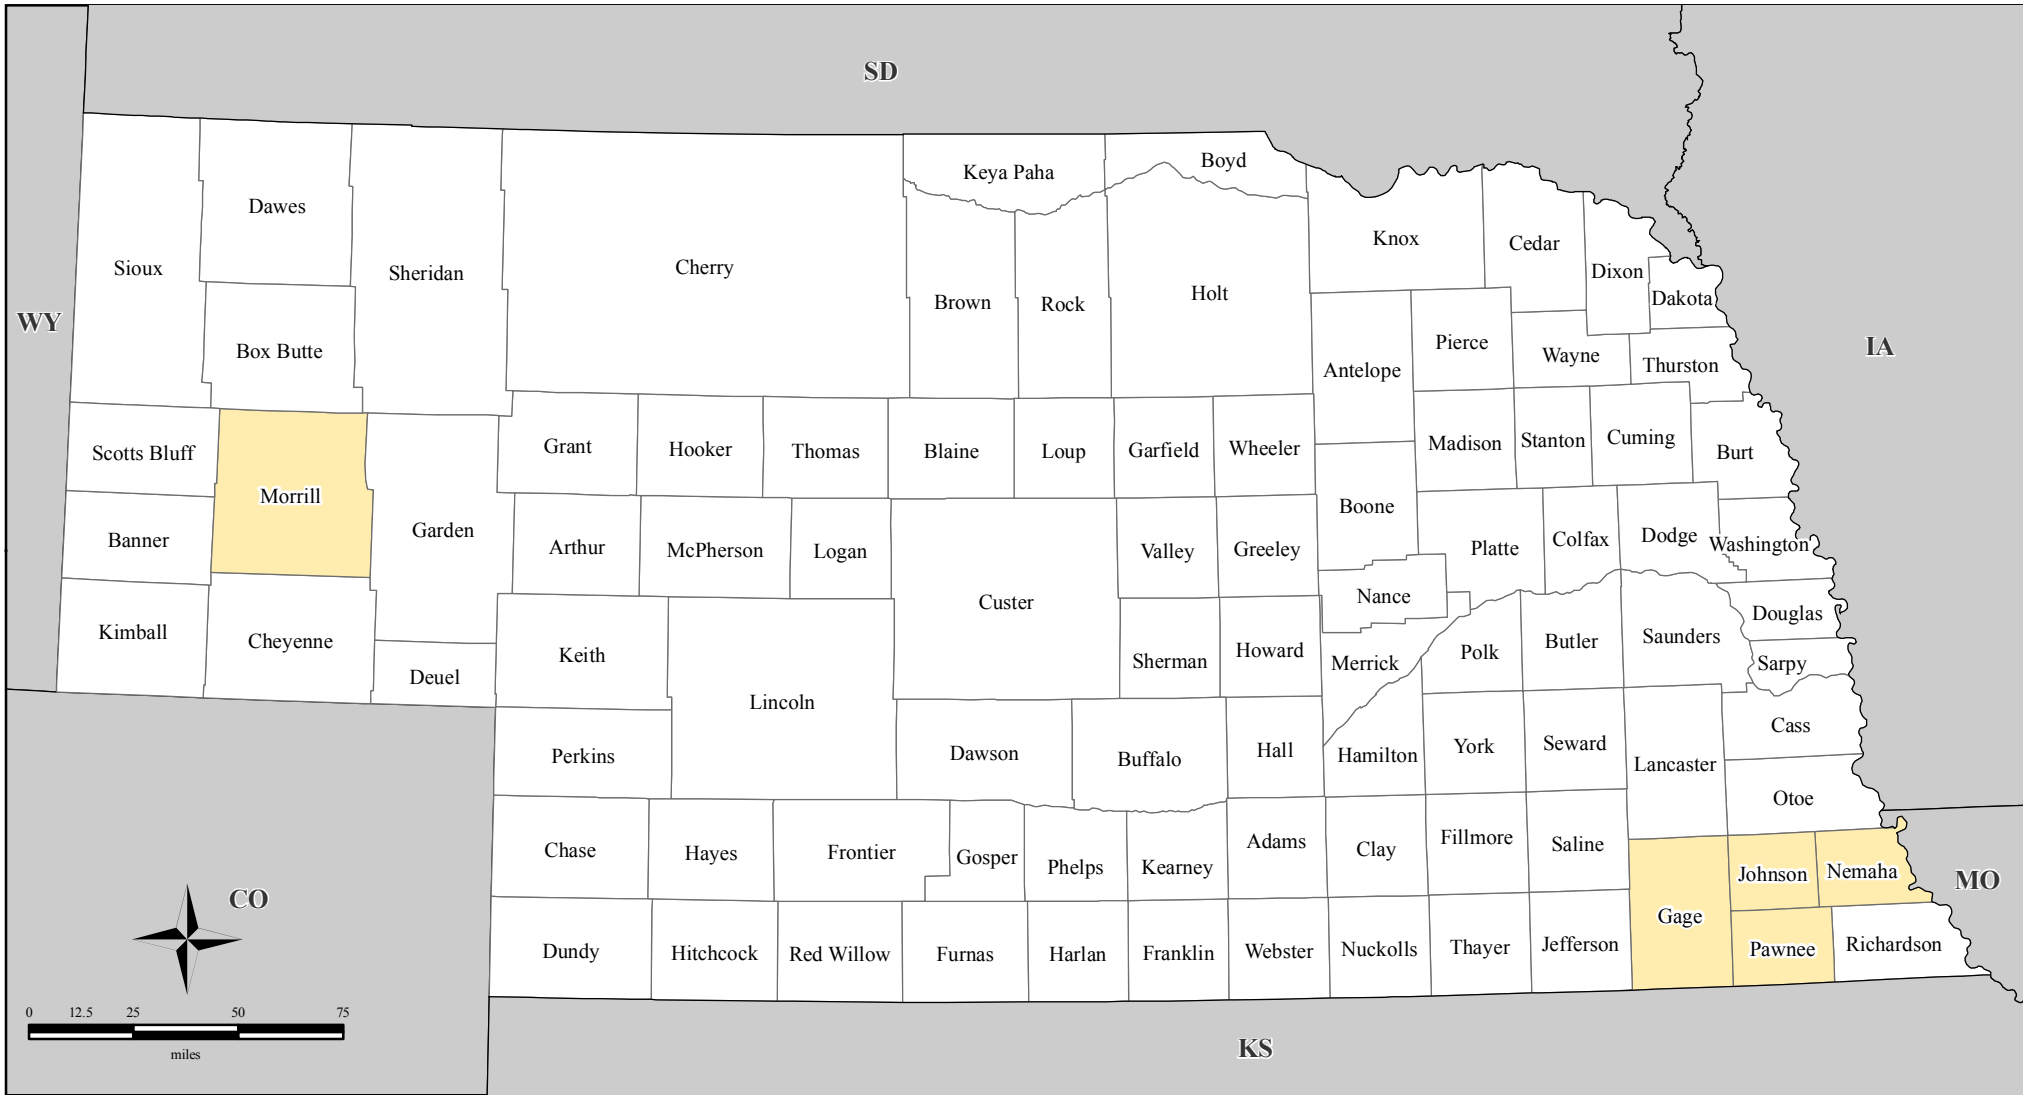

FEMA-1765-DR, Nebraska

Disaster Declaration as of 05/30/2008

CO

Location Map

Legend

Designated Counties

- No Designation
- Public Assistance

All counties are eligible for Hazard Mitigation

FEMA

*ITS Mapping & Analysis Center
Washington, DC
06/02/08 -- 08:50 AM EDT*

*Source: Disaster Federal Registry Notice
05/30/2008*