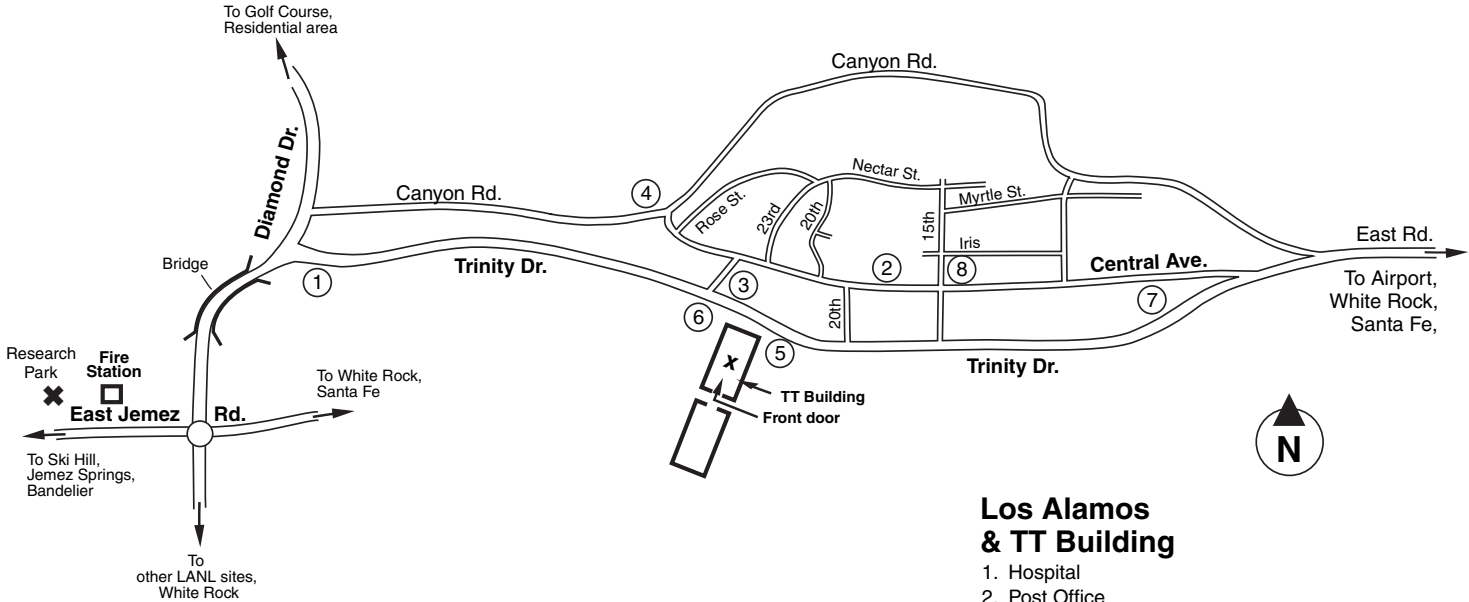

Map to Technology Transfer Division

Los Alamos & TT Building

1. Hospital
2. Post Office
3. Police
4. Larry R. Walkup Aquatic Center
5. Los Alamos Inn
6. Holiday Inn Express
7. Hilltop House
8. Bradbury Science Museum

Research Park
 Fire Station
 East Jemez Rd.
 To Golf Course, Residential area
 To White Rock, Santa Fe
 To Ski Hill, Jemez Springs, Bandelier
 To other LANL sites, White Rock