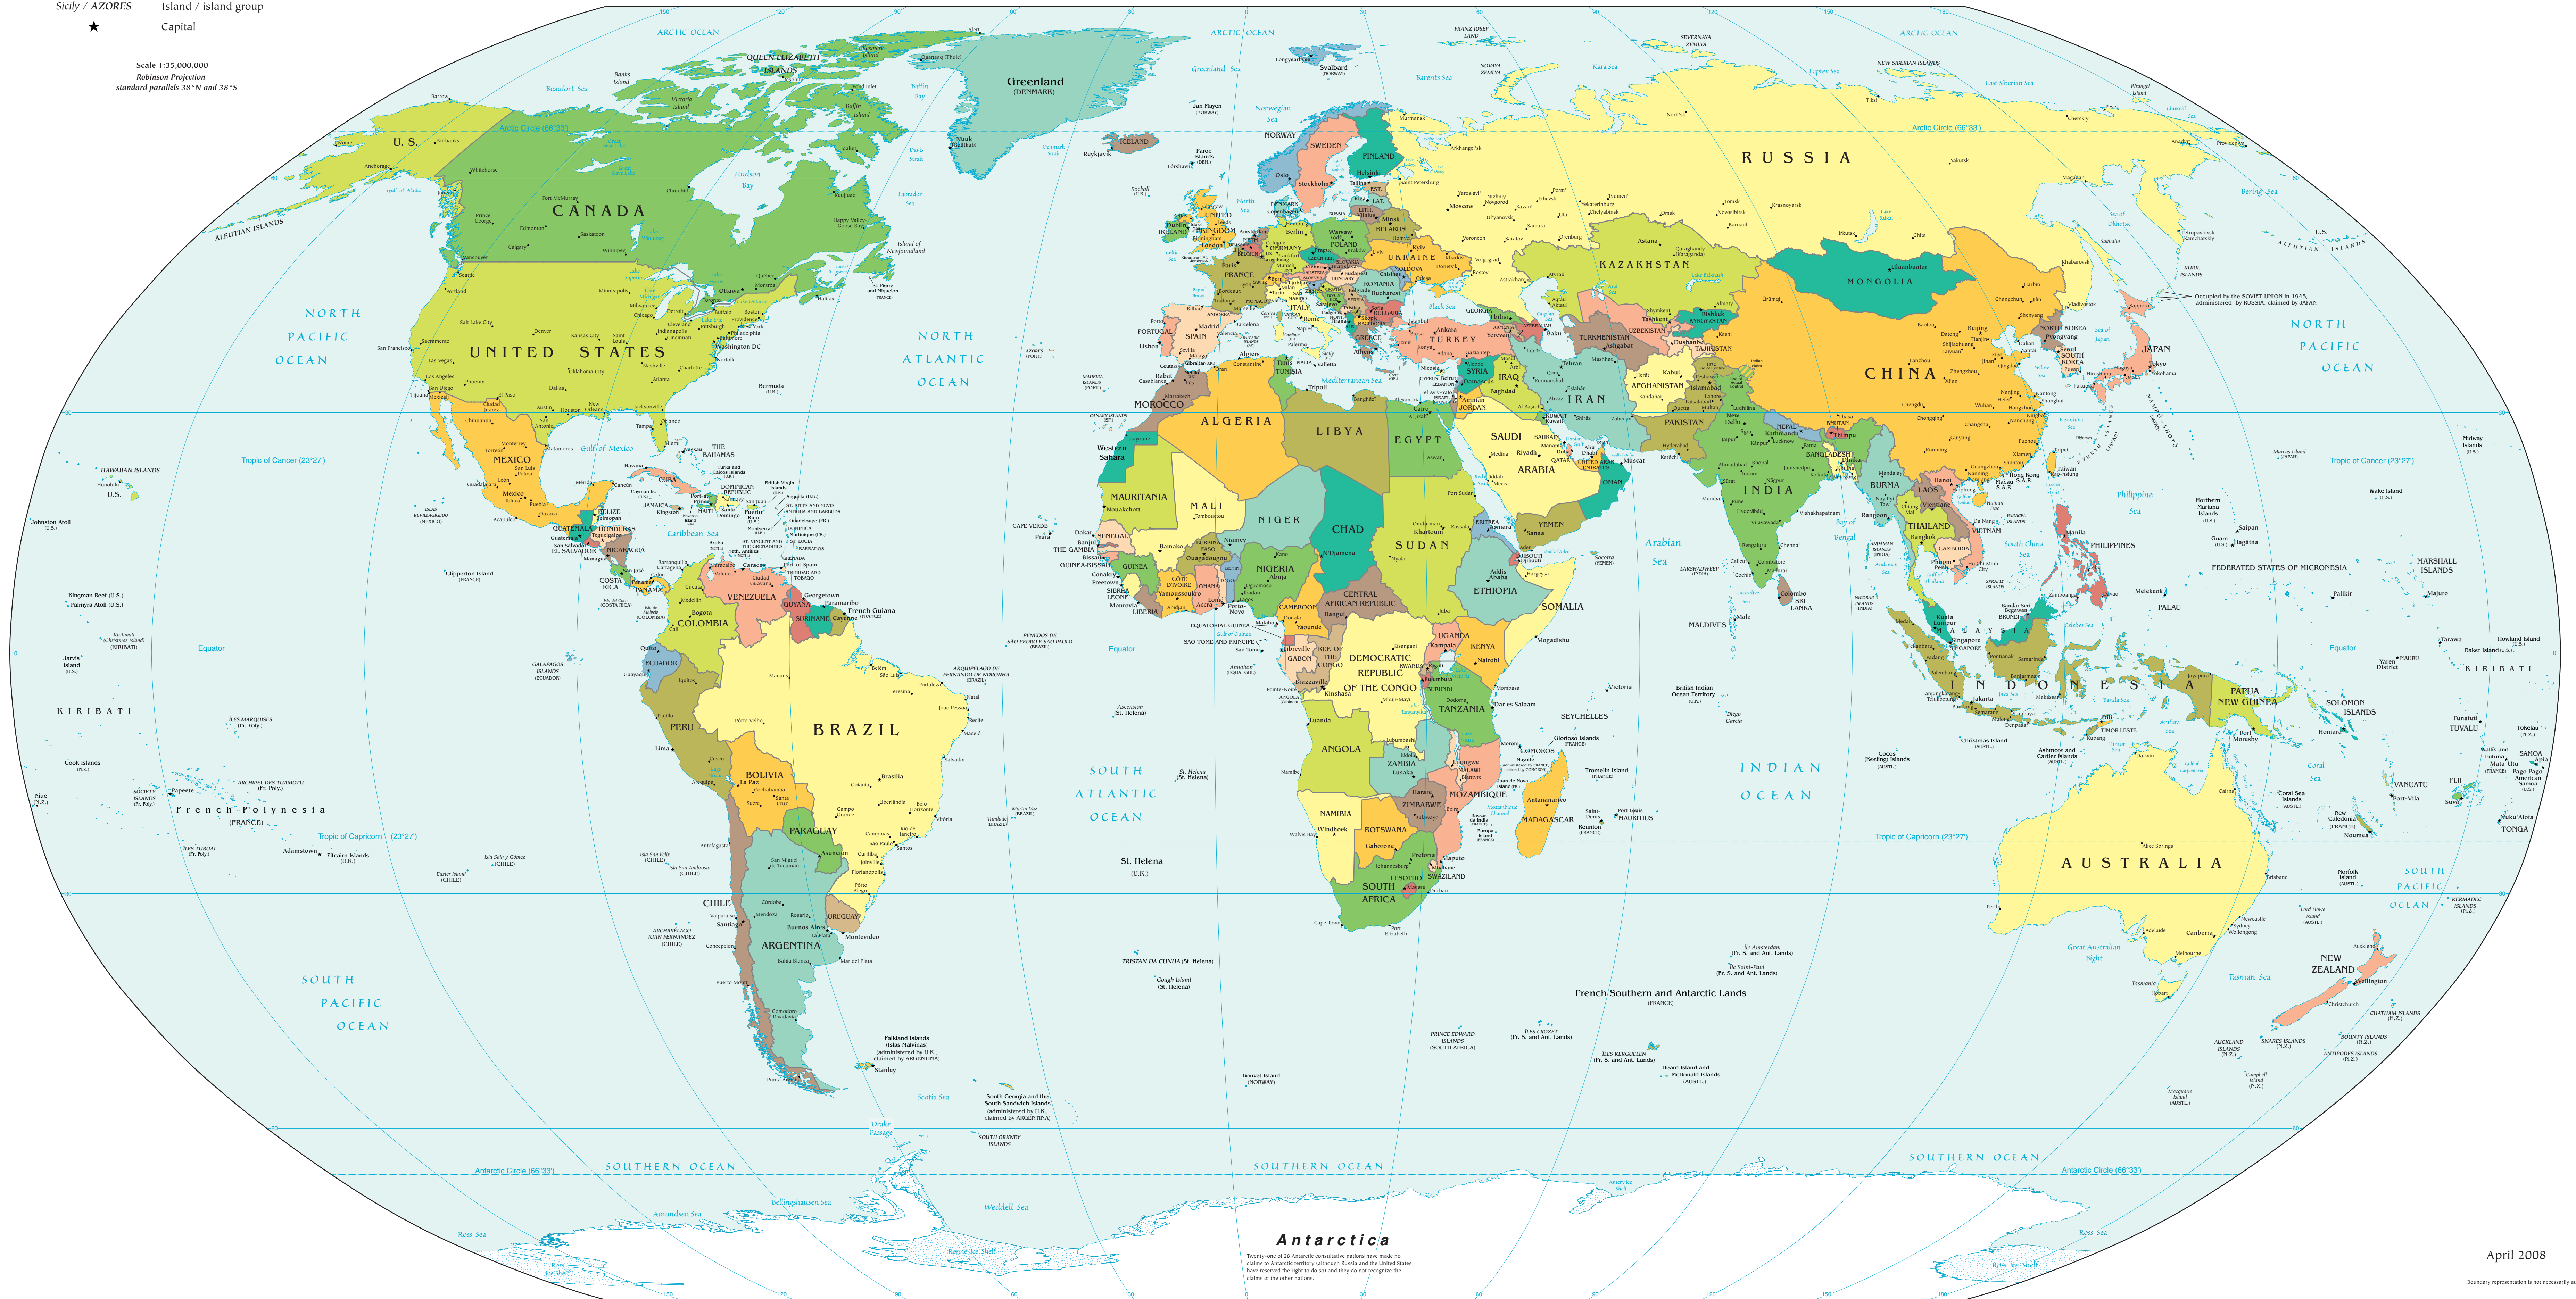

Political Map of the World, April 2008

- AUSTRALIA Independent state
- Bermuda Dependency or area of special sovereignty
- Stjely / AZORES Island / island group
- ★ Capital

April 2008