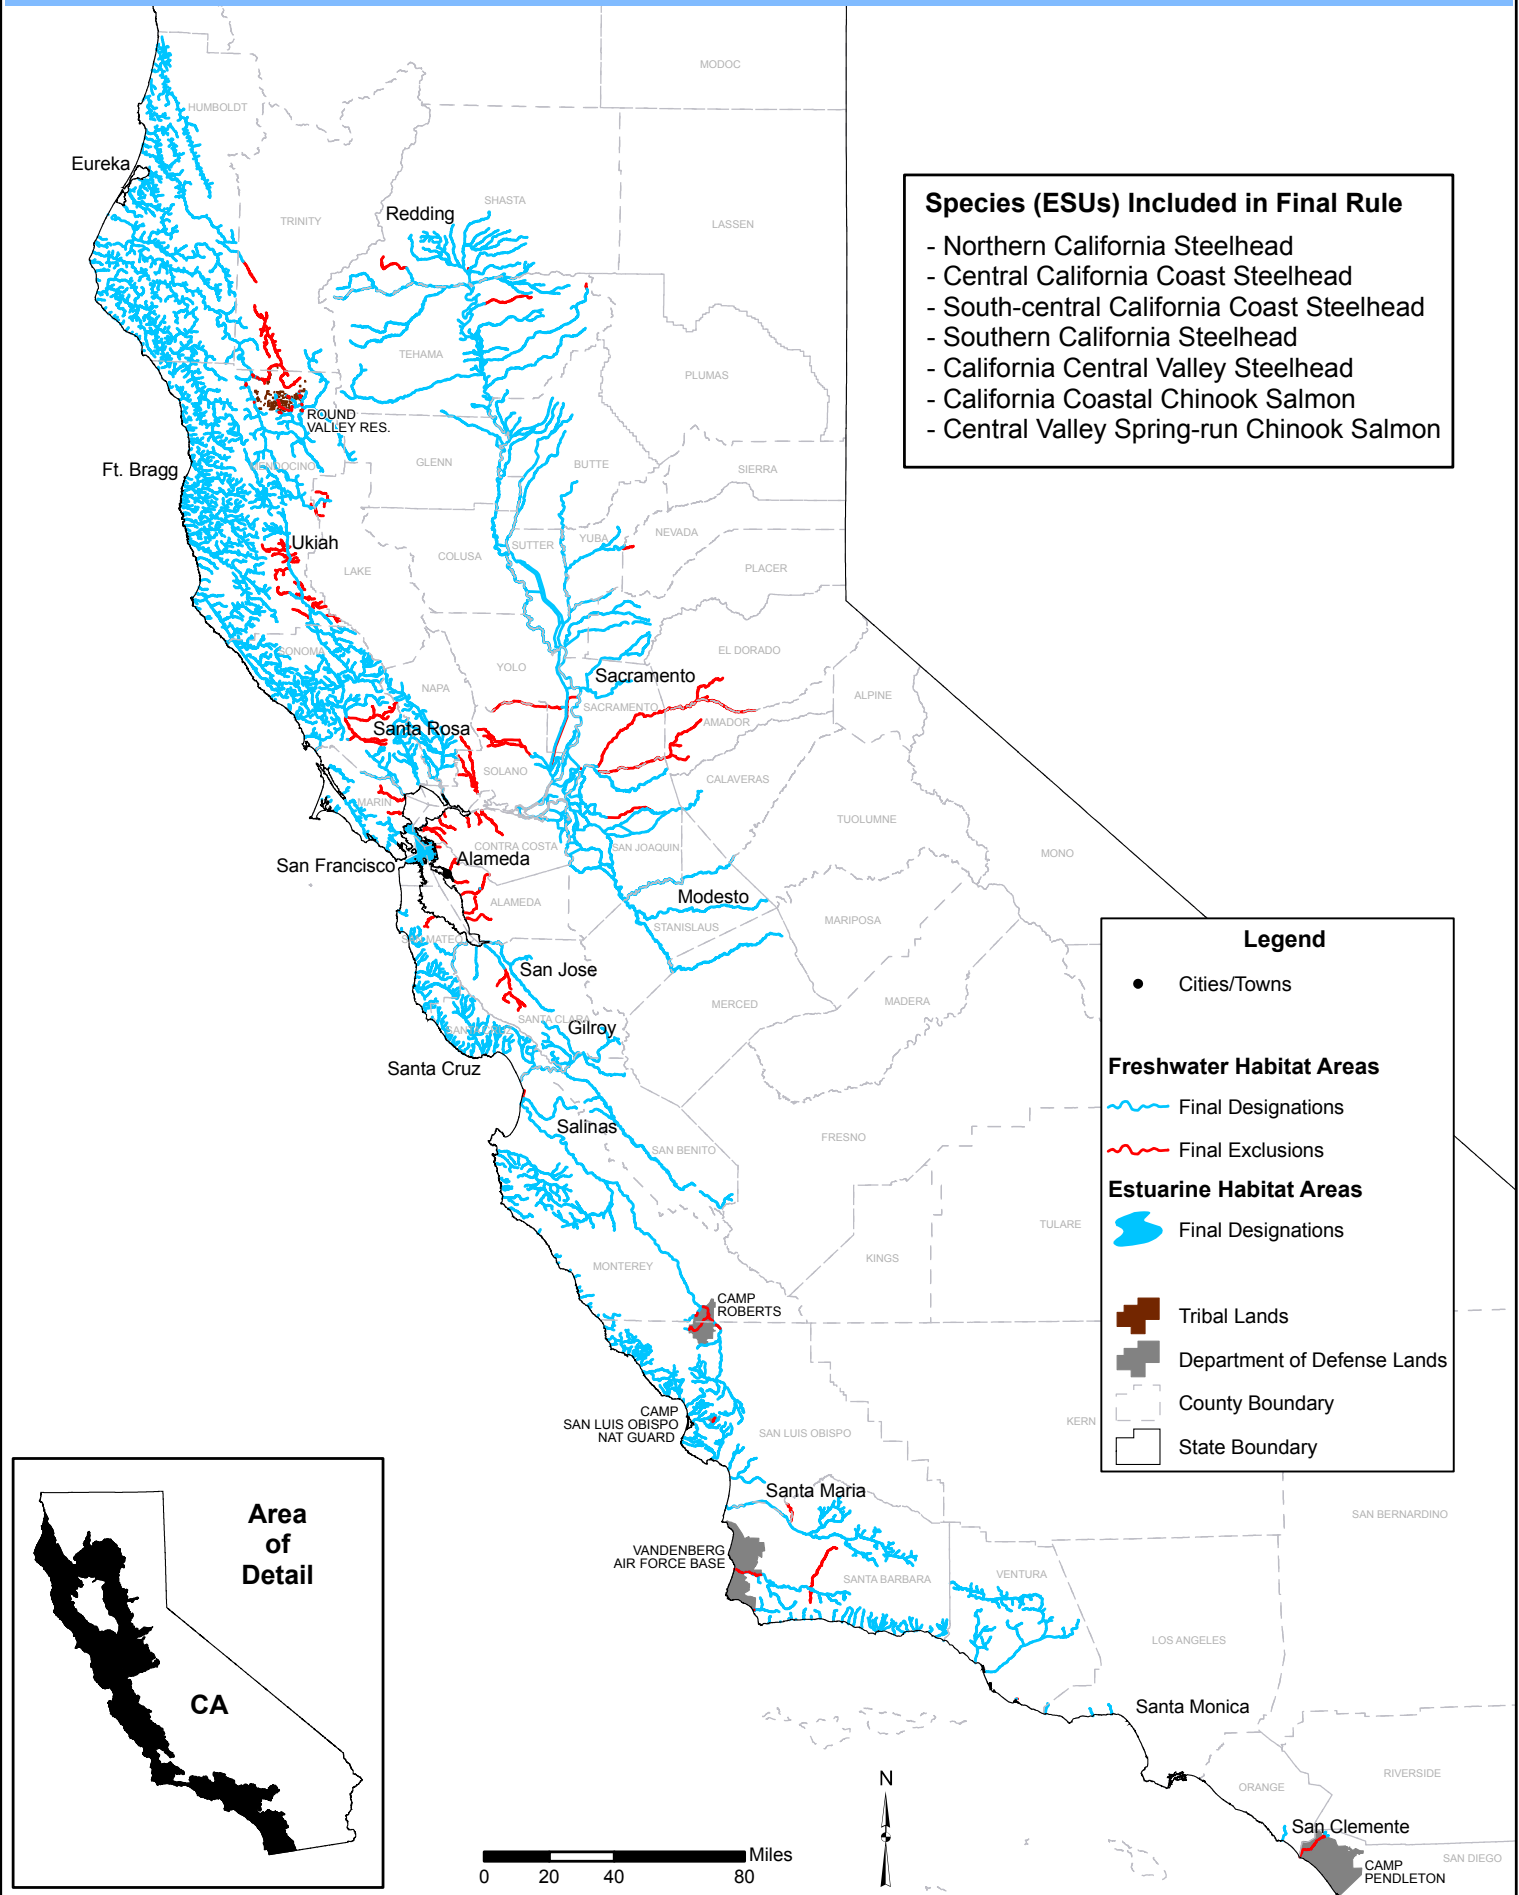

# NOAA Fisheries Southwest Region Critical Habitat Designations for West Coast Salmon and Steelhead - August 2005

- Species (ESUs) Included in Final Rule**
- Northern California Steelhead
  - Central California Coast Steelhead
  - South-central California Coast Steelhead
  - Southern California Steelhead
  - California Central Valley Steelhead
  - California Coastal Chinook Salmon
  - Central Valley Spring-run Chinook Salmon

**Legend**

- Cities/Towns
- Freshwater Habitat Areas**
  - Final Designations
  - Final Exclusions
- Estuarine Habitat Areas**
  - Final Designations
- Tribal Lands
- Department of Defense Lands
- County Boundary
- State Boundary

0 20 40 80 Miles