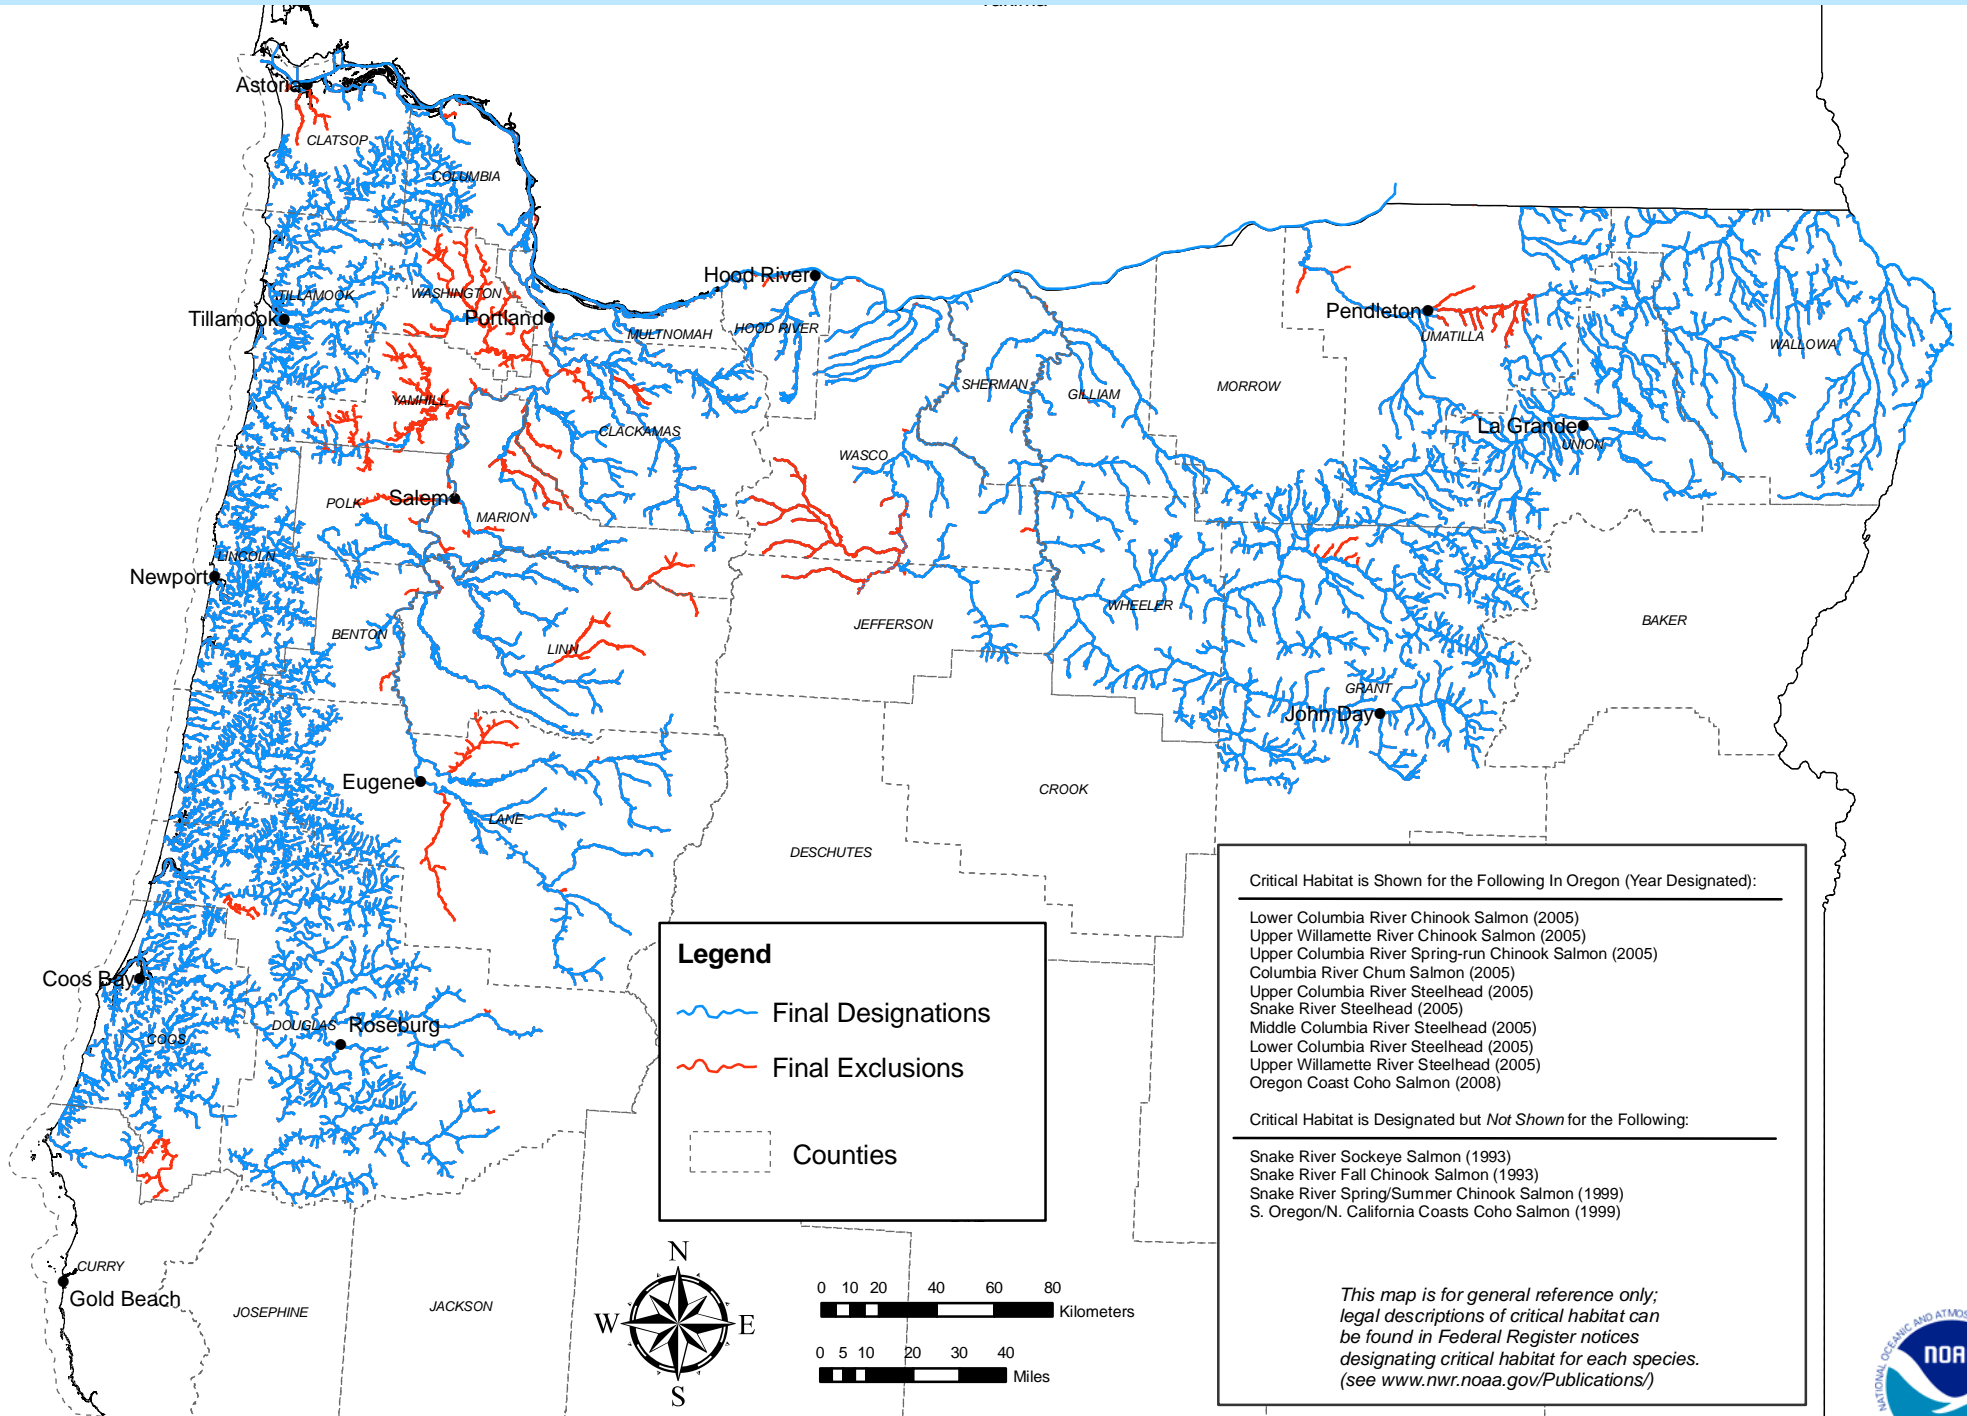

ESA Critical Habitat Designations for Salmon and Steelhead in Oregon - February 2008

This map is for general reference only; legal descriptions of critical habitat can be found in Federal Register notices designating critical habitat for each species. (see www.nwr.noaa.gov/Publications/)