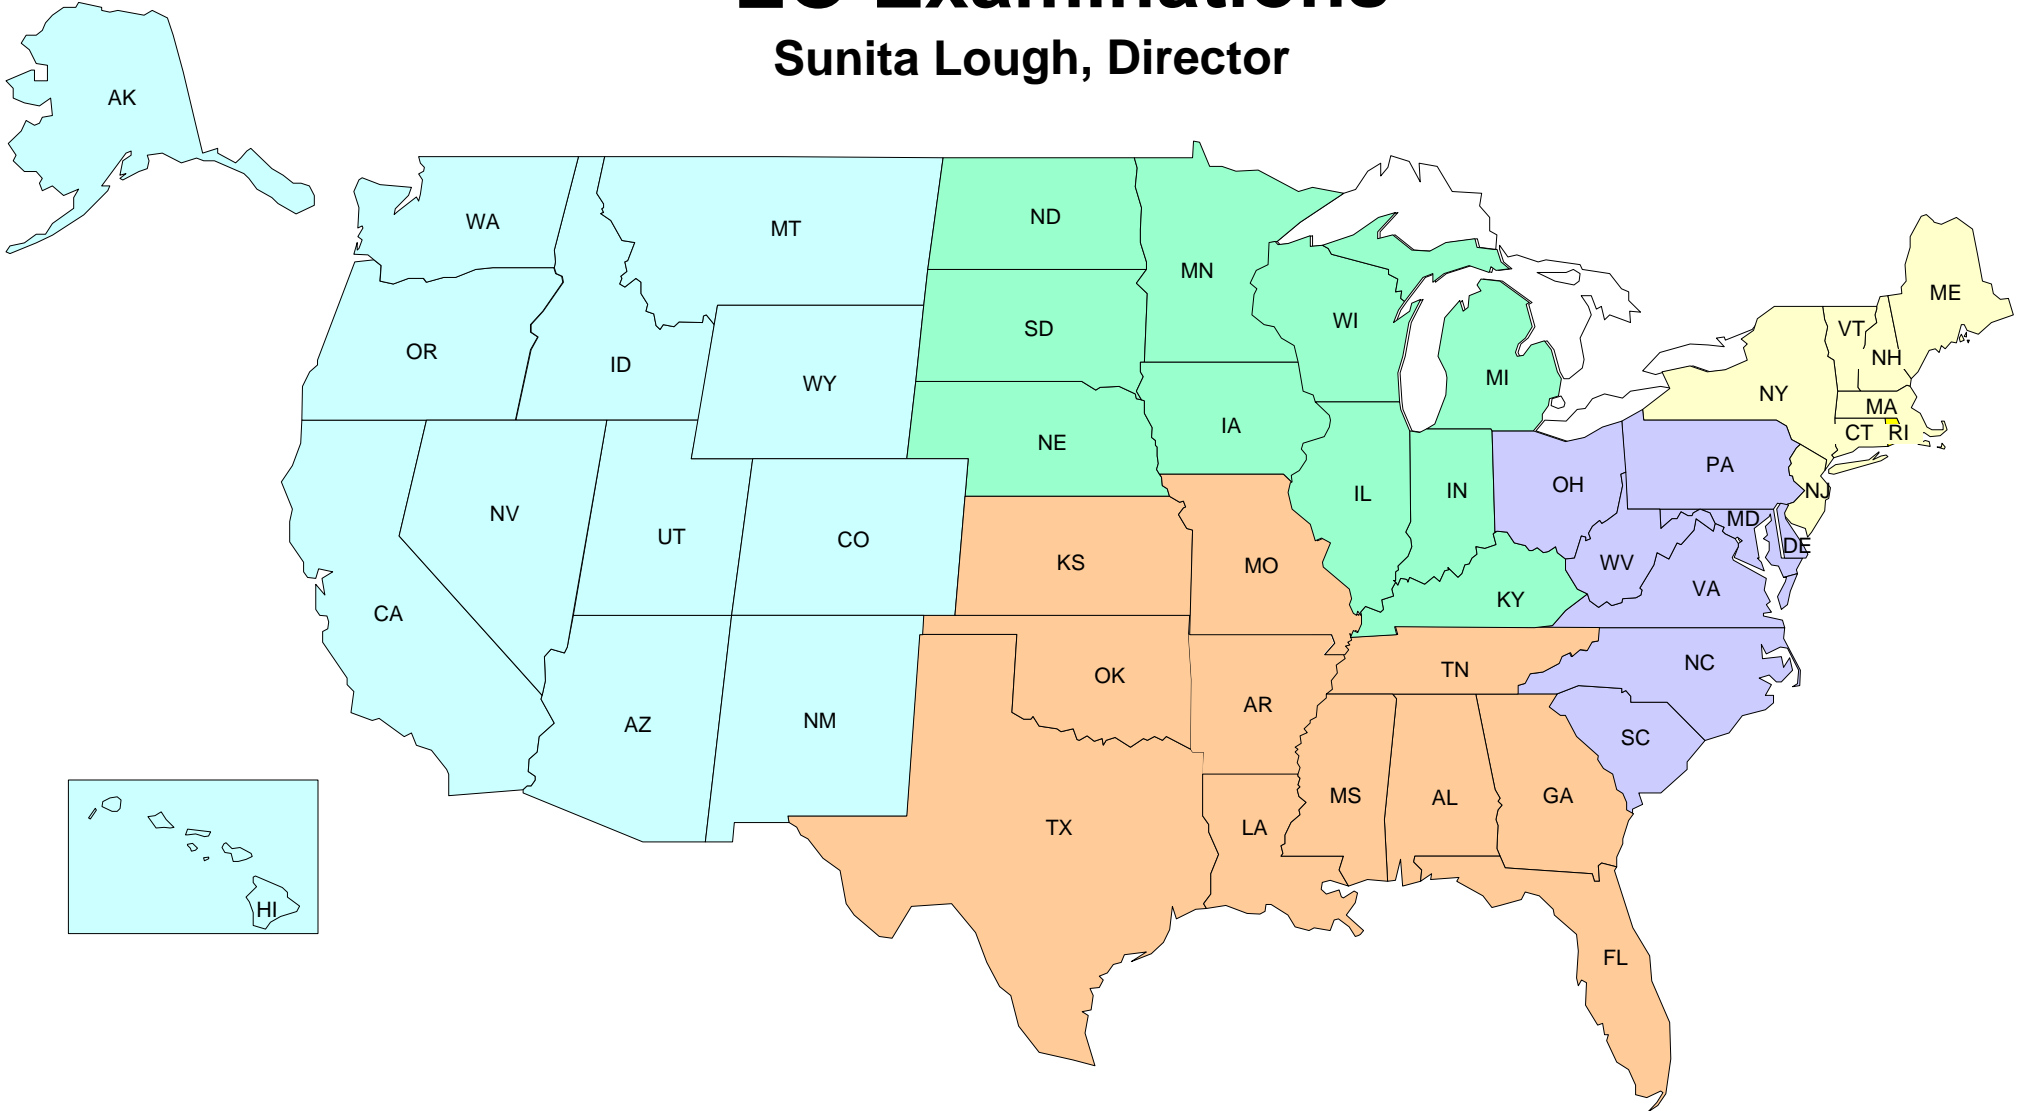

EO Examinations

Sunita Lough, Director

Pacific Coast Area
Joan Hirsch, Area Manager
562-491-7711

Gulf Coast Area
Mary Epps, Area Manager
404-338-8214

Great Lakes Area
Renee Wells, Area Manager
312-566-3906

Mid-Atlantic Area
Joanne Dorling, Area Manager
908-301-2653

Northeast Area
Peter Lorenzetti, Area Manager
718-488-2010