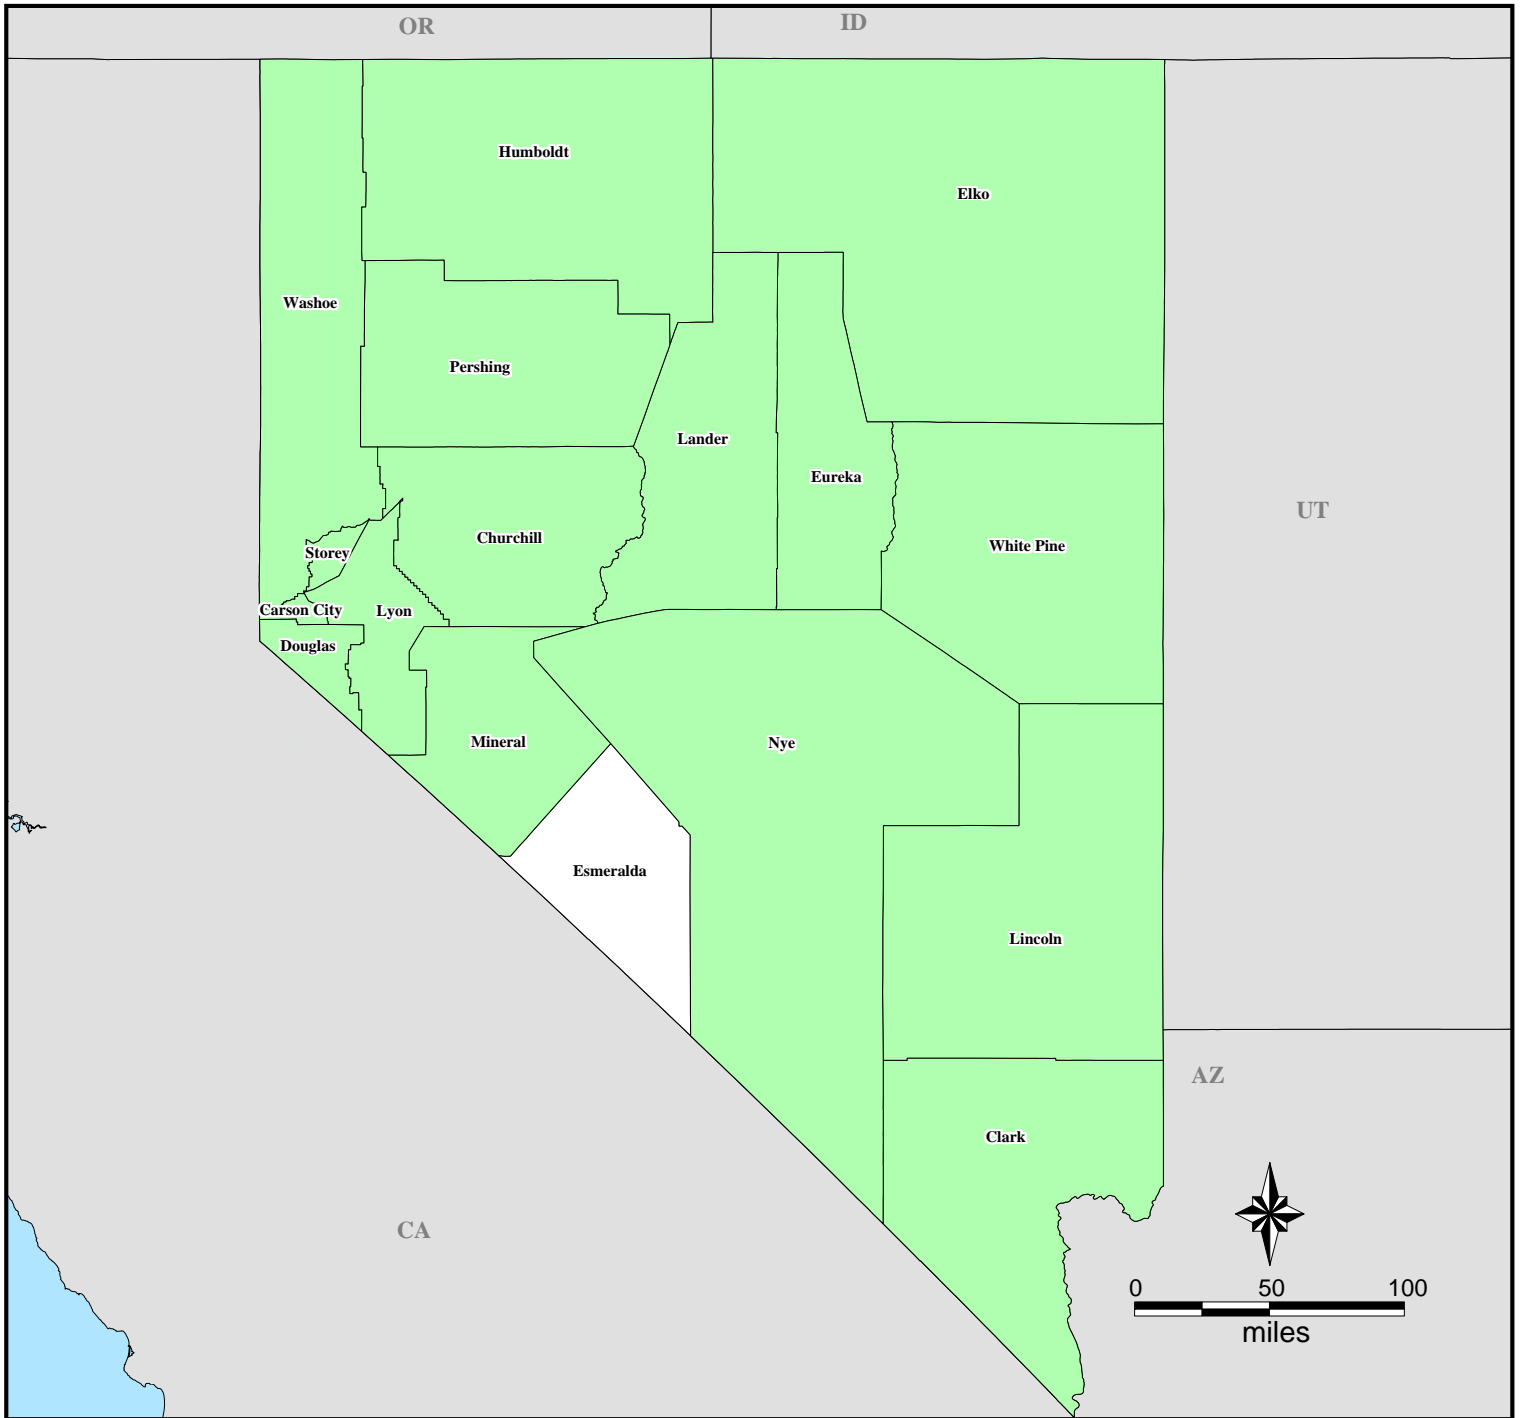

FEMA-3204-EM, Nevada

Emergency Declaration as of 02/23/2005

Location Map

Legend

FEMA

*ITS Mapping and Analysis Center
Washington, DC
2/24/2005 -- 08:44:42 EST*