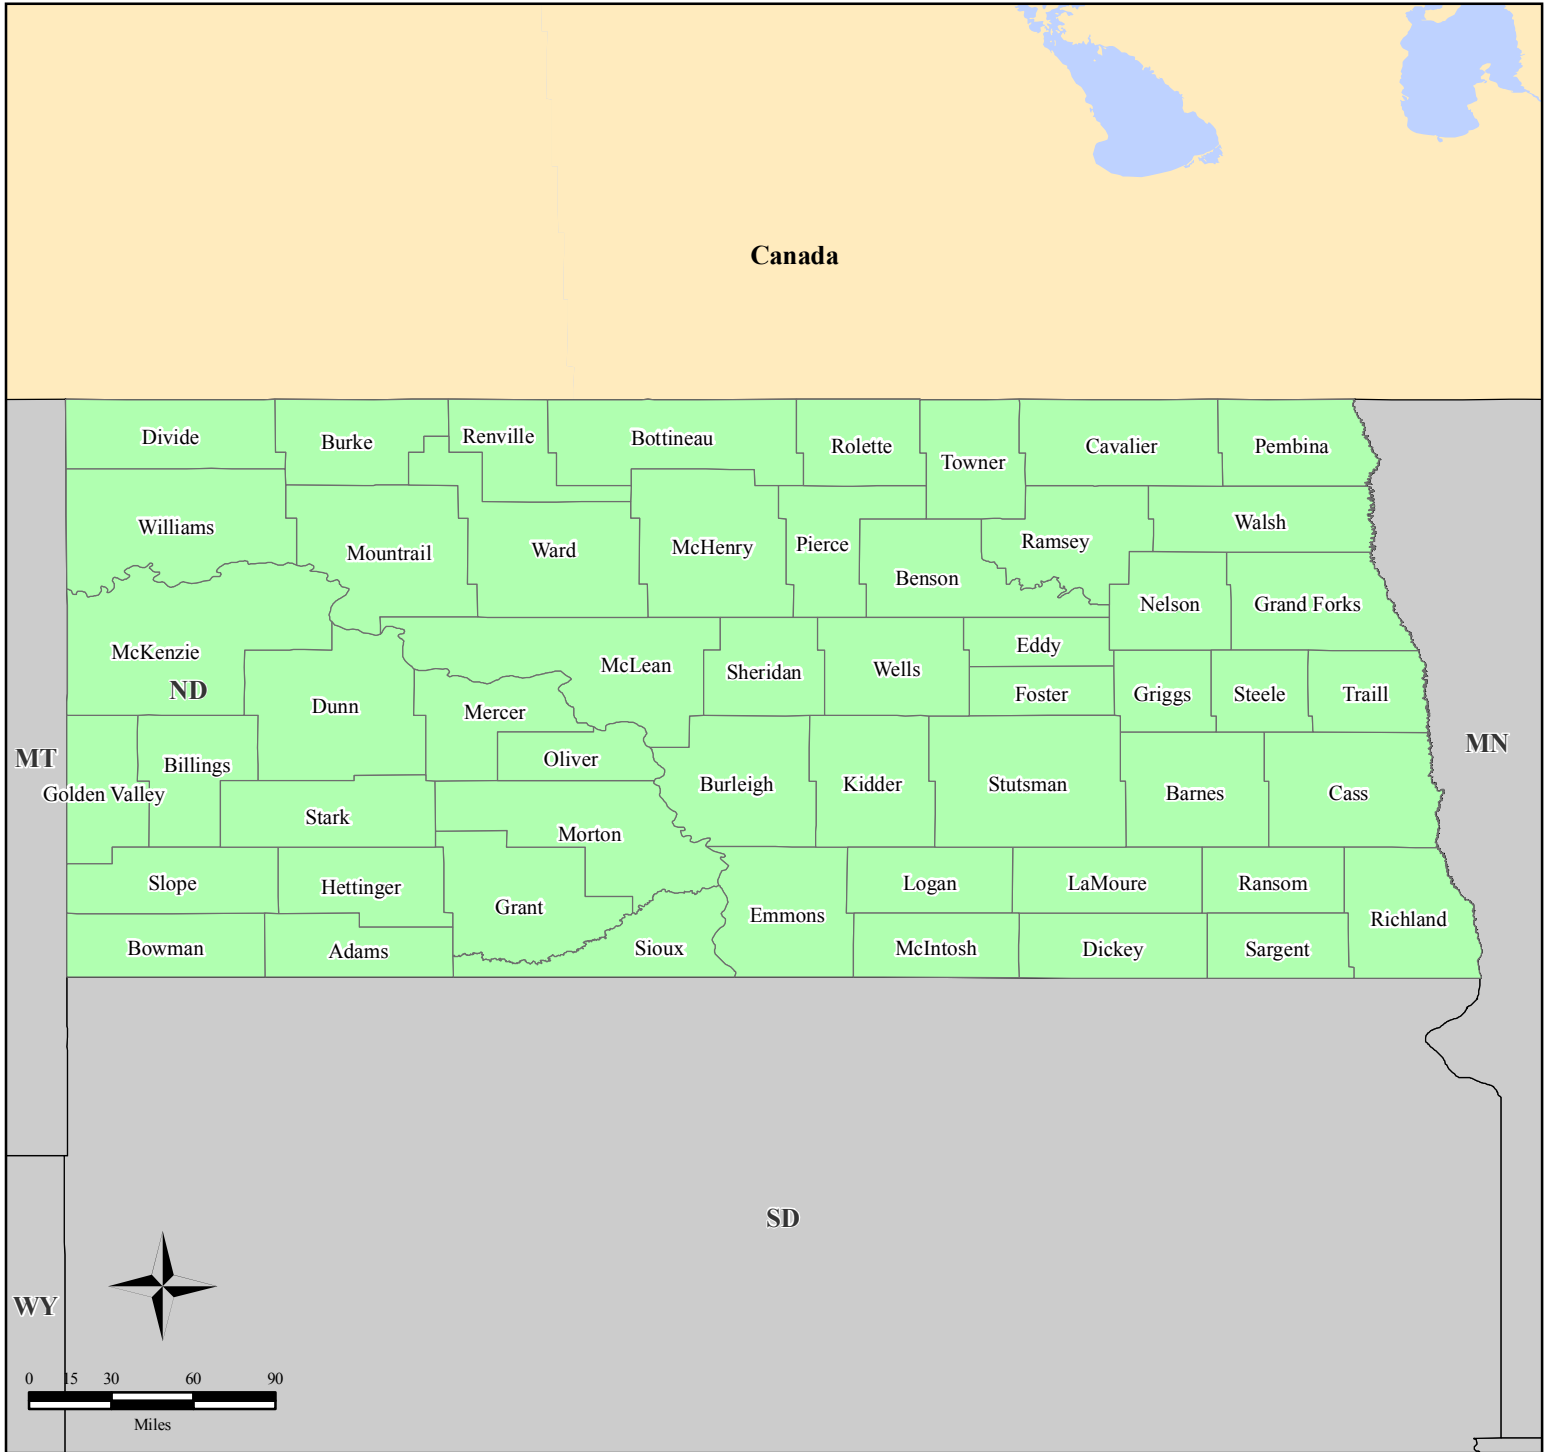

# FEMA-3247-EM, North Dakota

## Emergency Declaration as of 09/13/2005

Location Map

Legend

**FEMA**

*ITS Mapping and Analysis Center  
 Washington, DC  
 09/14/05 -- 19:53:00 EDT*