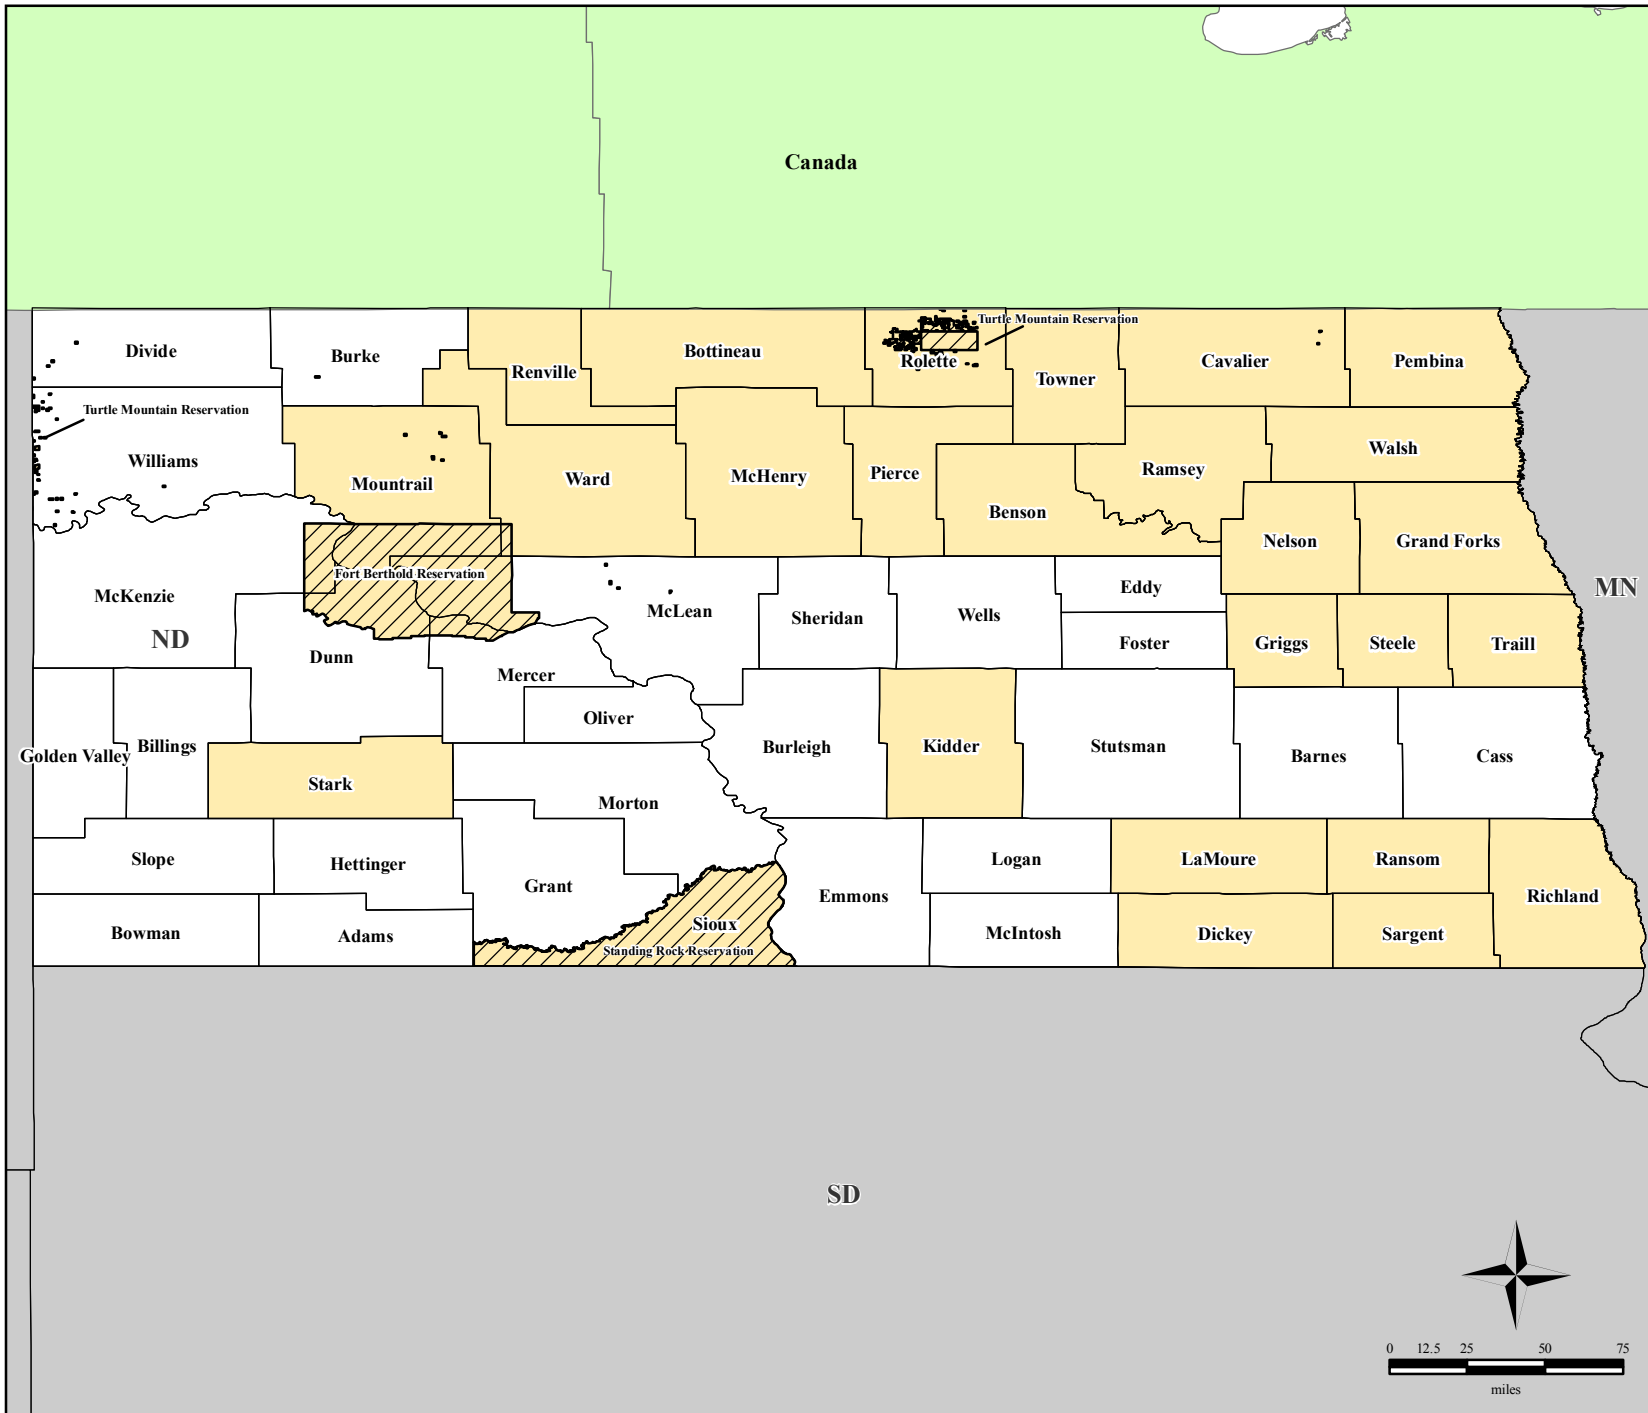

FEMA-1597-DR, North Dakota

Disaster Declaration as of 08/03/2005

FEMA

ITS Mapping & Analysis Center
Washington, DC
08/04/05 -- 09:45:00 EDT

Location Map

Legend

Designated Counties

- No Designation
- Public Assistance
- Indian Reservations

All counties & Indian Reservations are eligible for Hazard Mitigation