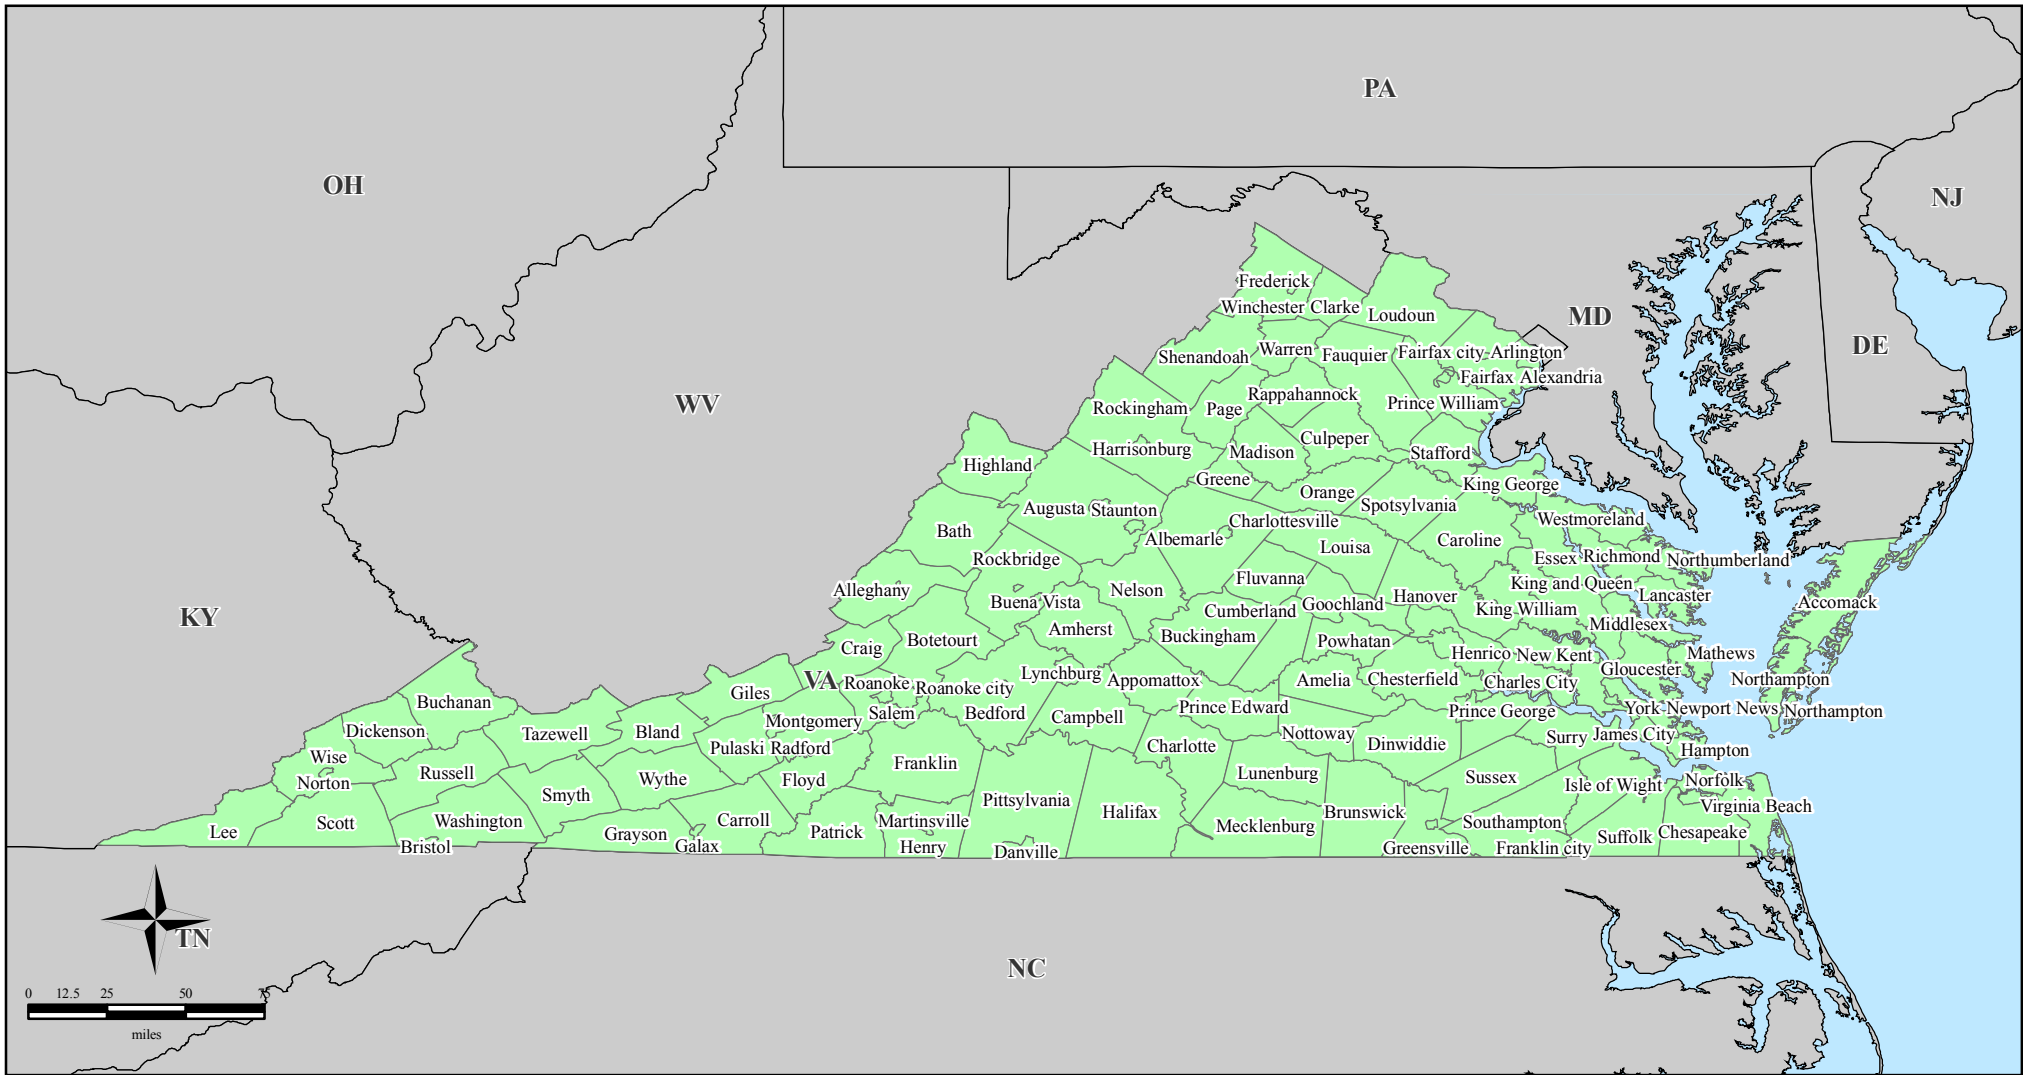

FEMA-3240-EM, Virginia

Emergency Declaration as of 09/10/2005

Legend

FEMA

*ITS Mapping & Analysis Center
Washington, DC
09/10/05 -- 16:35:00 EDT*