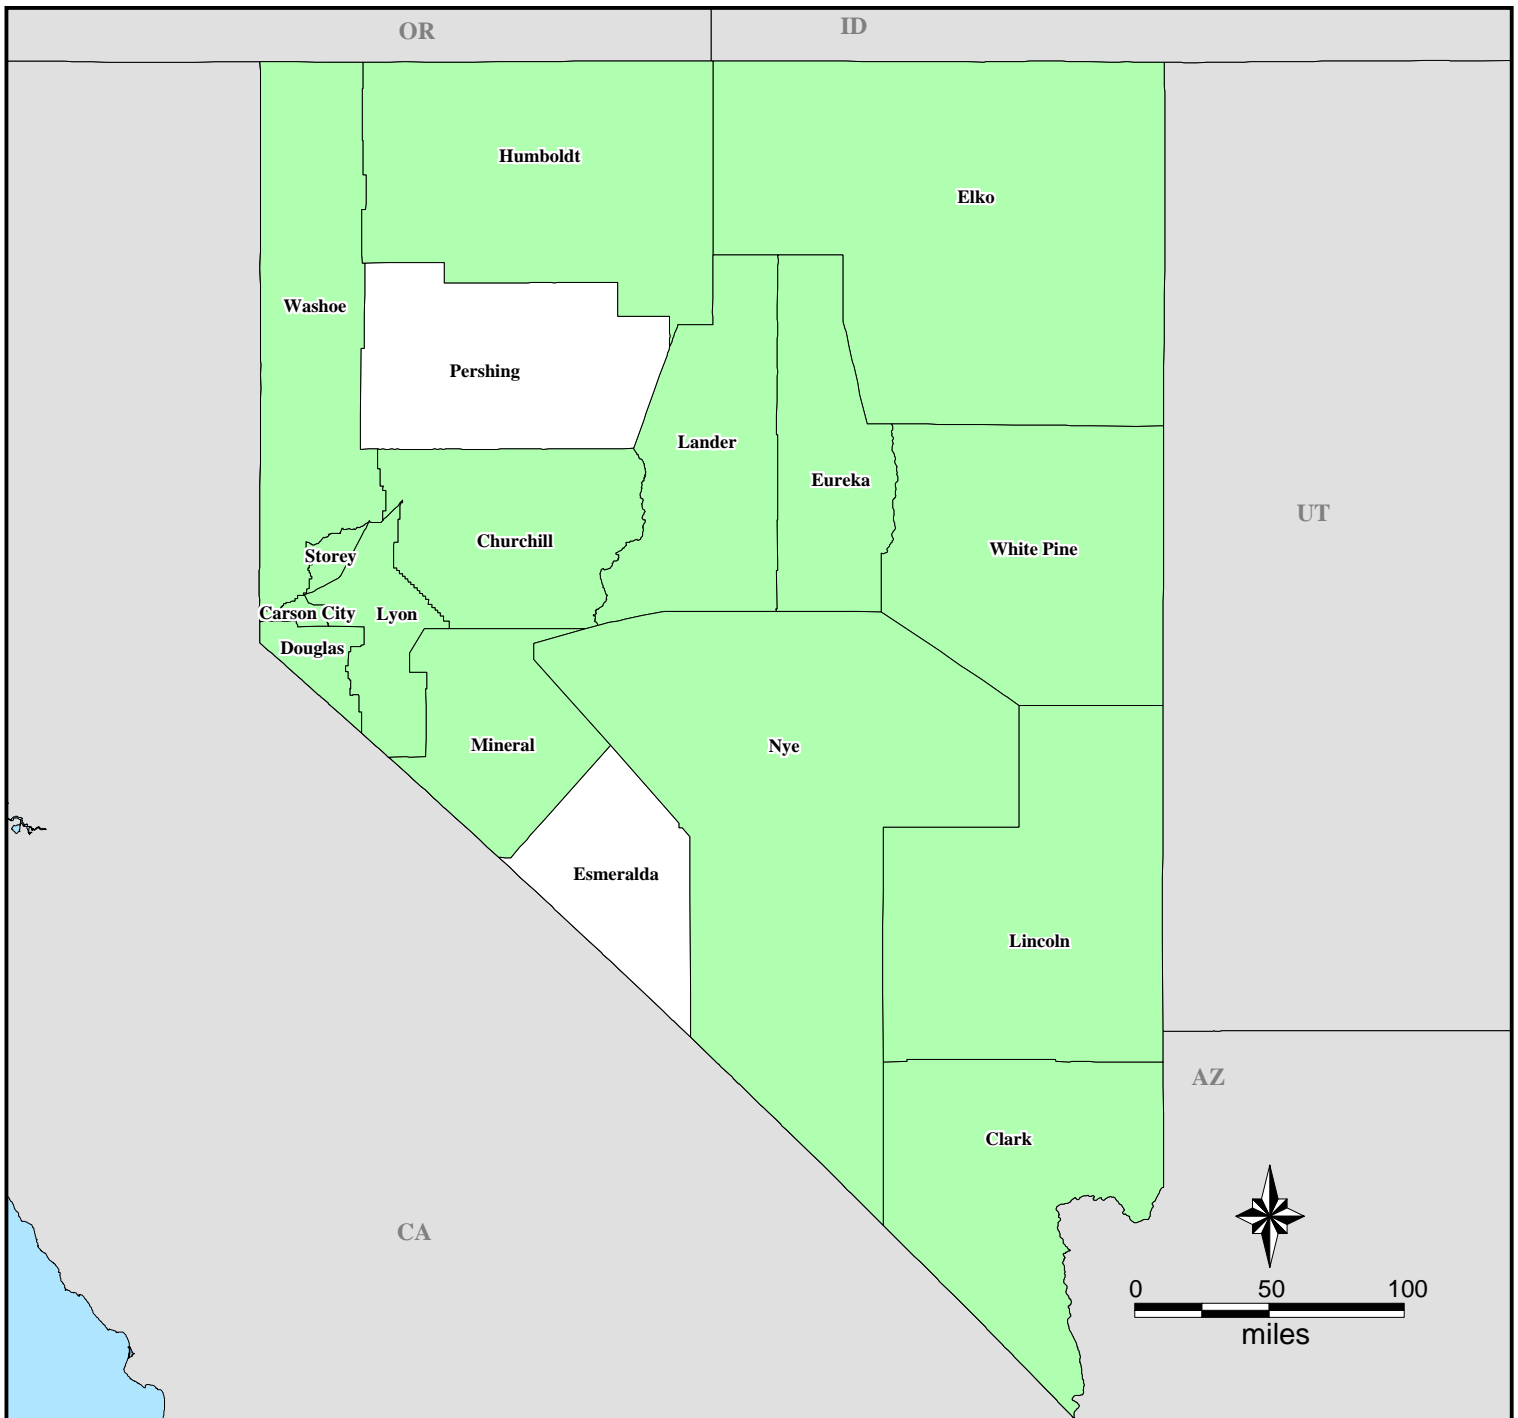

FEMA-3202-EM, Nevada

Emergency Declaration as of 02/17/2005

Location Map

Legend

FEMA

*ITS Mapping and Analysis Center
Washington, DC
4/20/2004 -- 15:50:42 EDT*