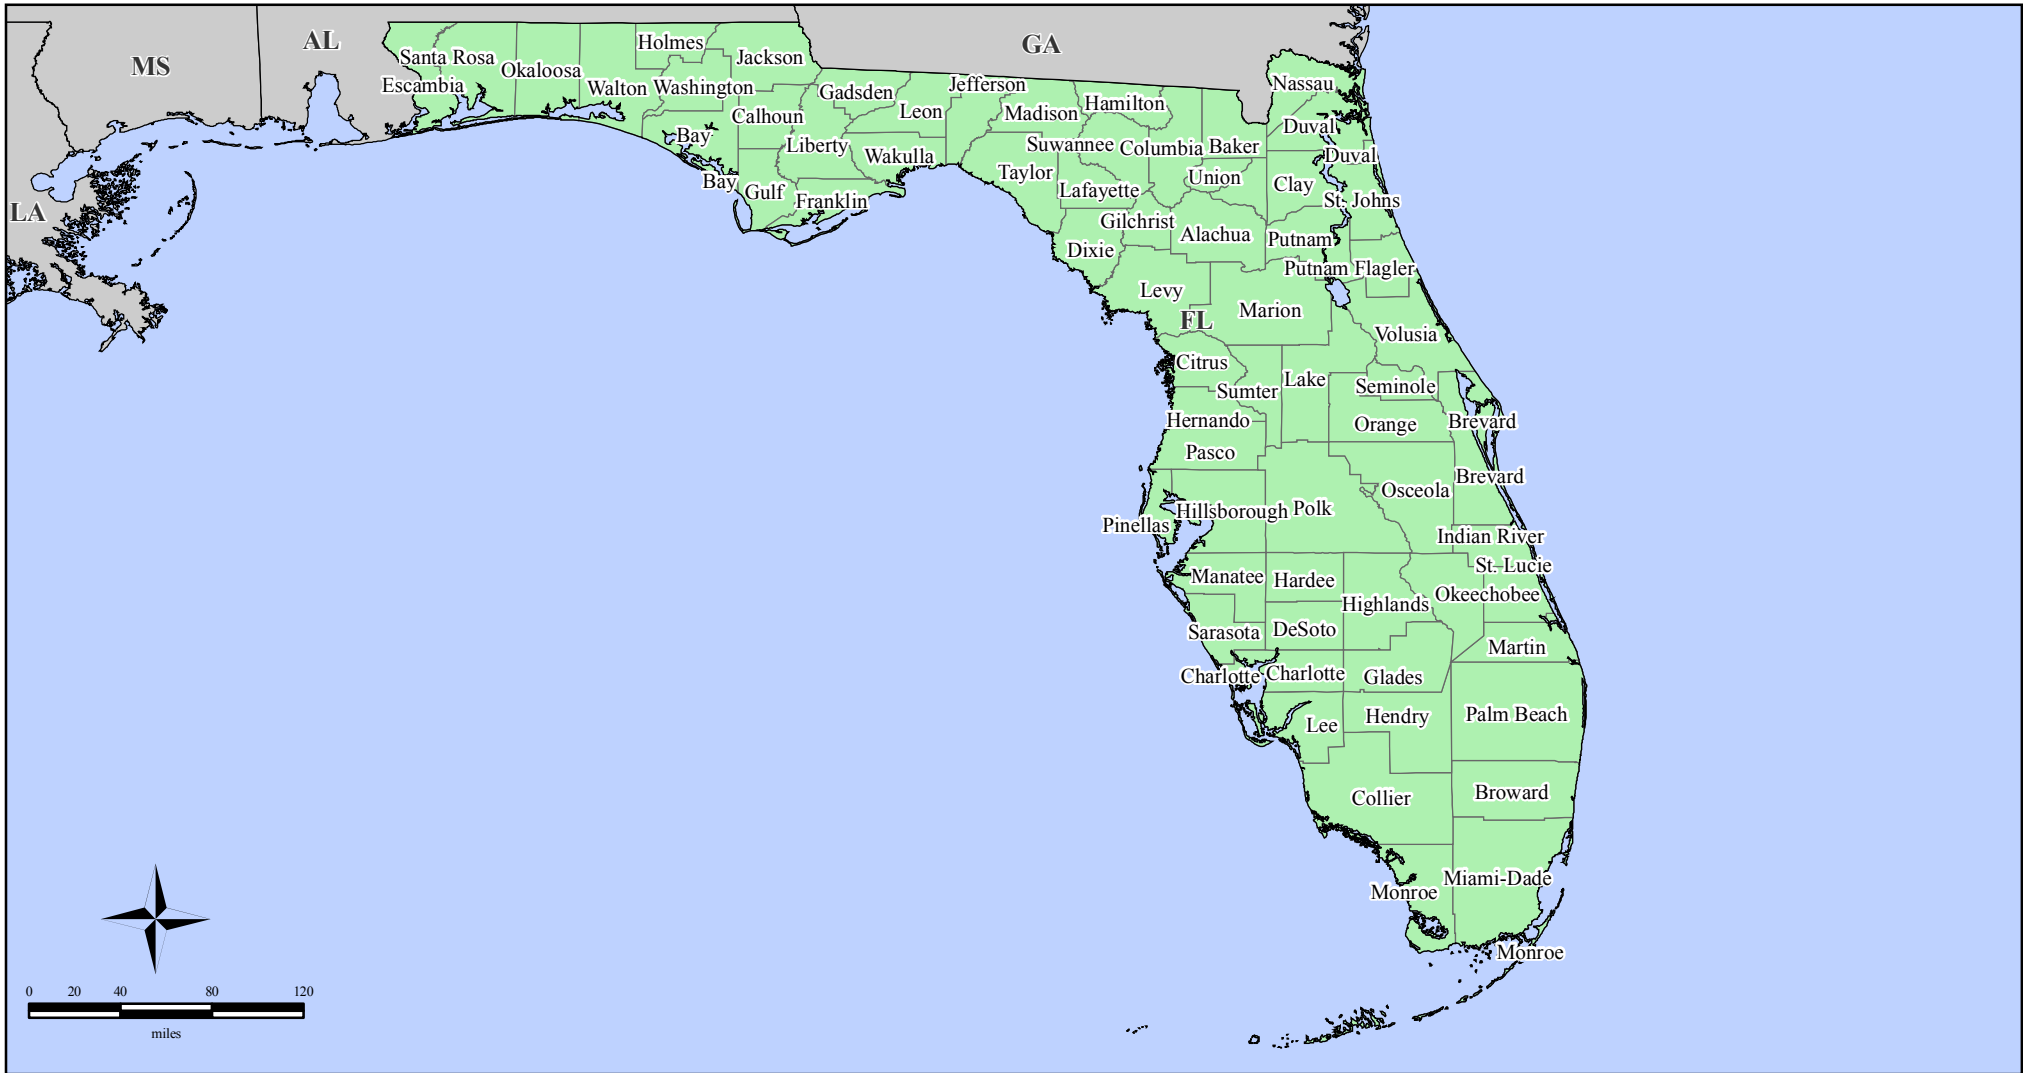

FEMA-3220-EM, Florida

Disaster Declaration as of 09/05/2005

Location Map

Legend

FEMA

*ITS Mapping & Analysis Center
 Washington, DC
 09/05/05 -- 15:00:00 EDT*