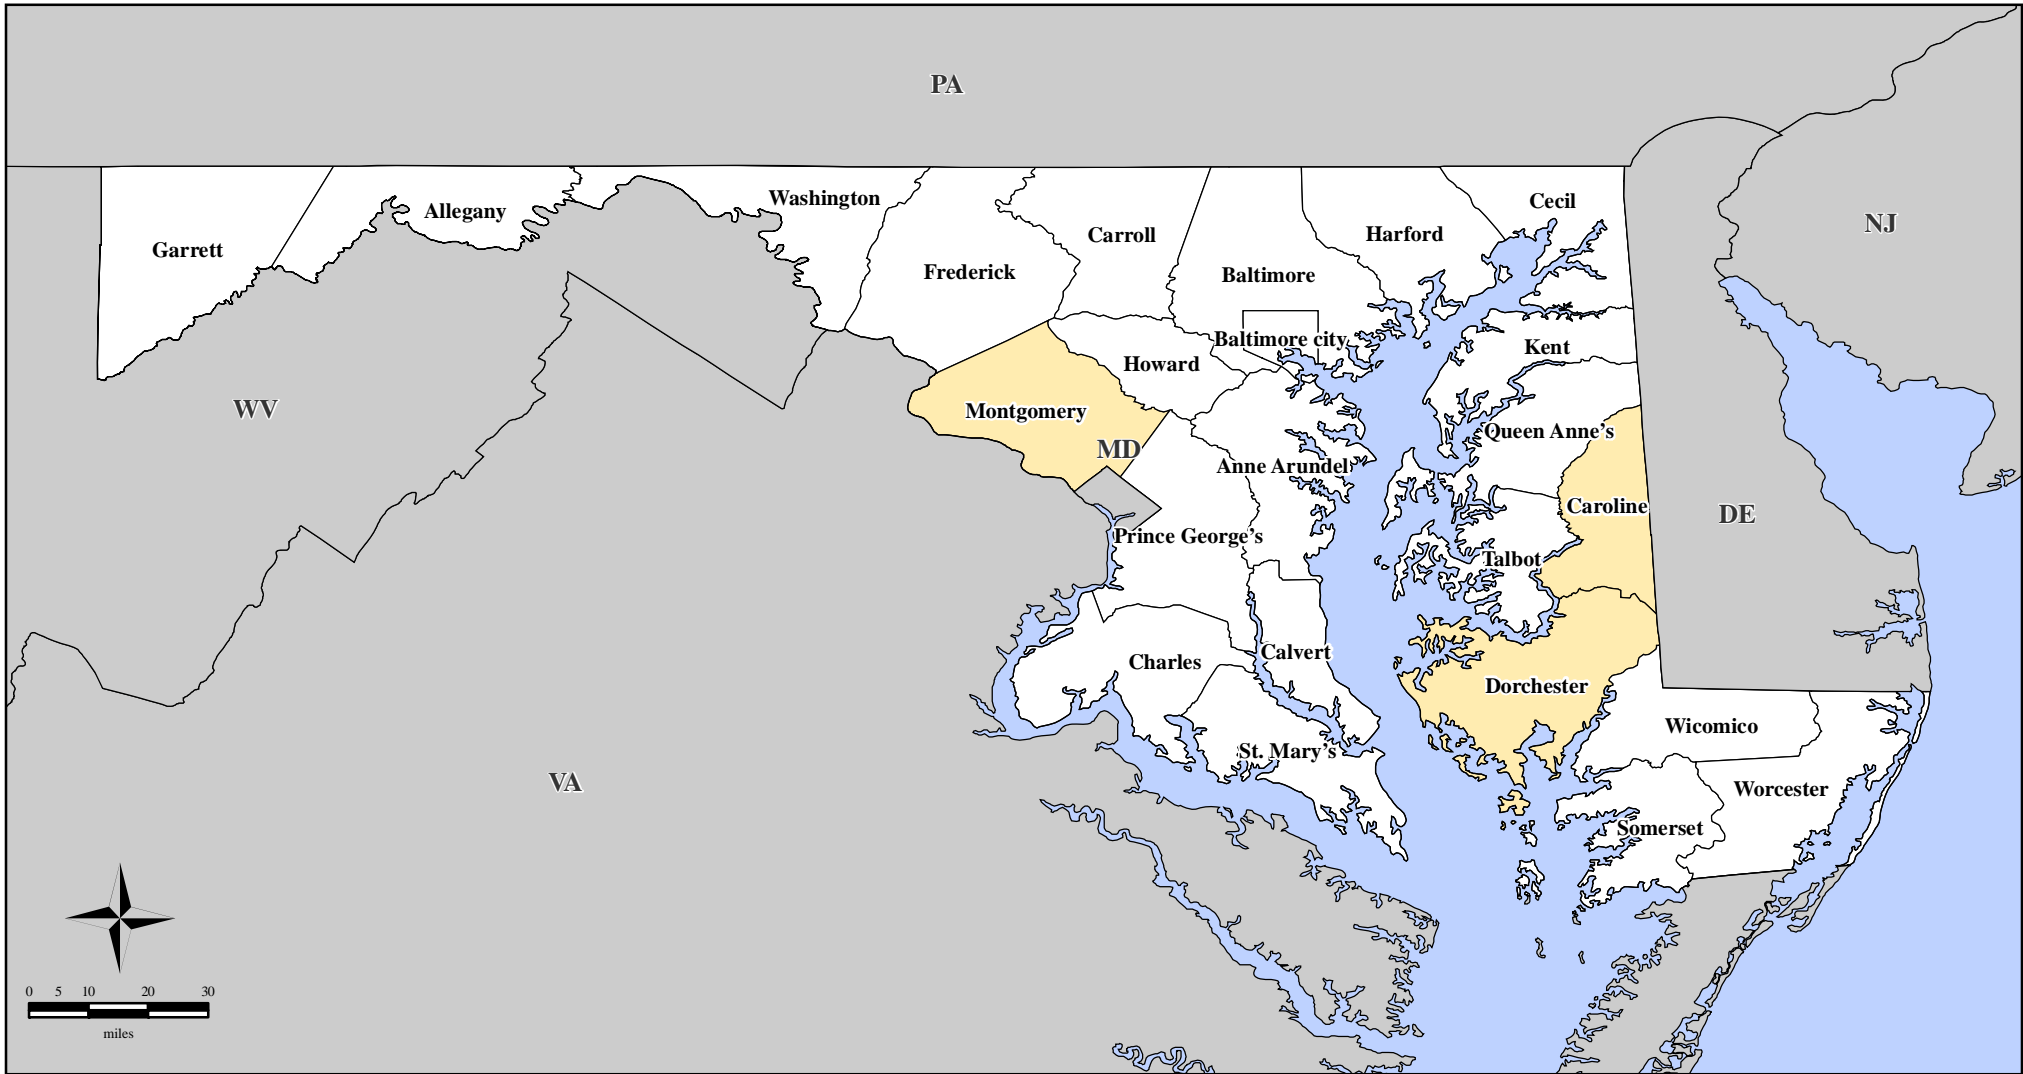

# FEMA-1652-DR, Maryland

## Disaster Declaration as of 07/26/2006

### Legend