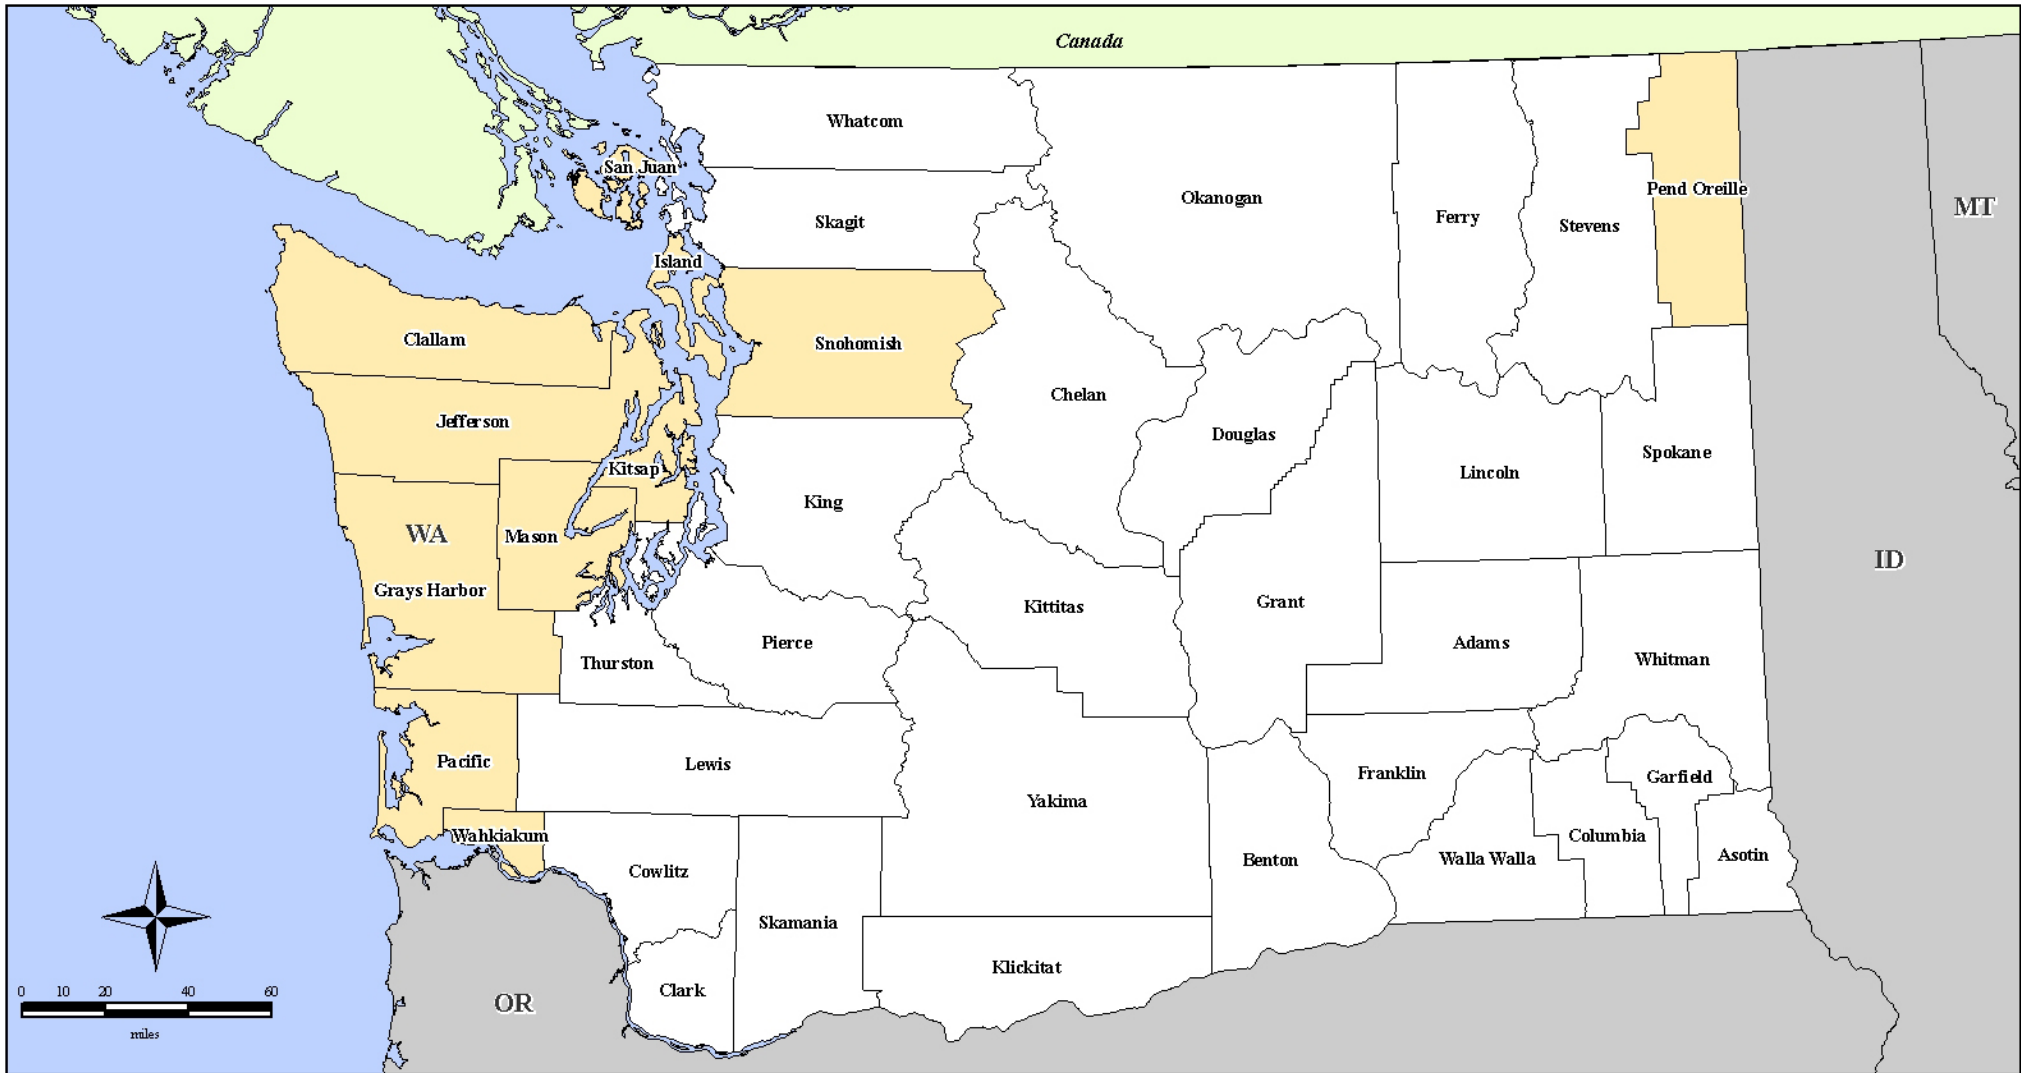

FEMA-1641-DR, Washington

Disaster Declaration as of 05/17/2006

Location Map

Legend

Designated Counties

- No Designation
- Public Assistance

All counties are eligible for Hazard Mitigation

FEMA

*ITS Mapping & Analysis Center
Washington, DC
05/18/06 - 10:00:00 EDT*