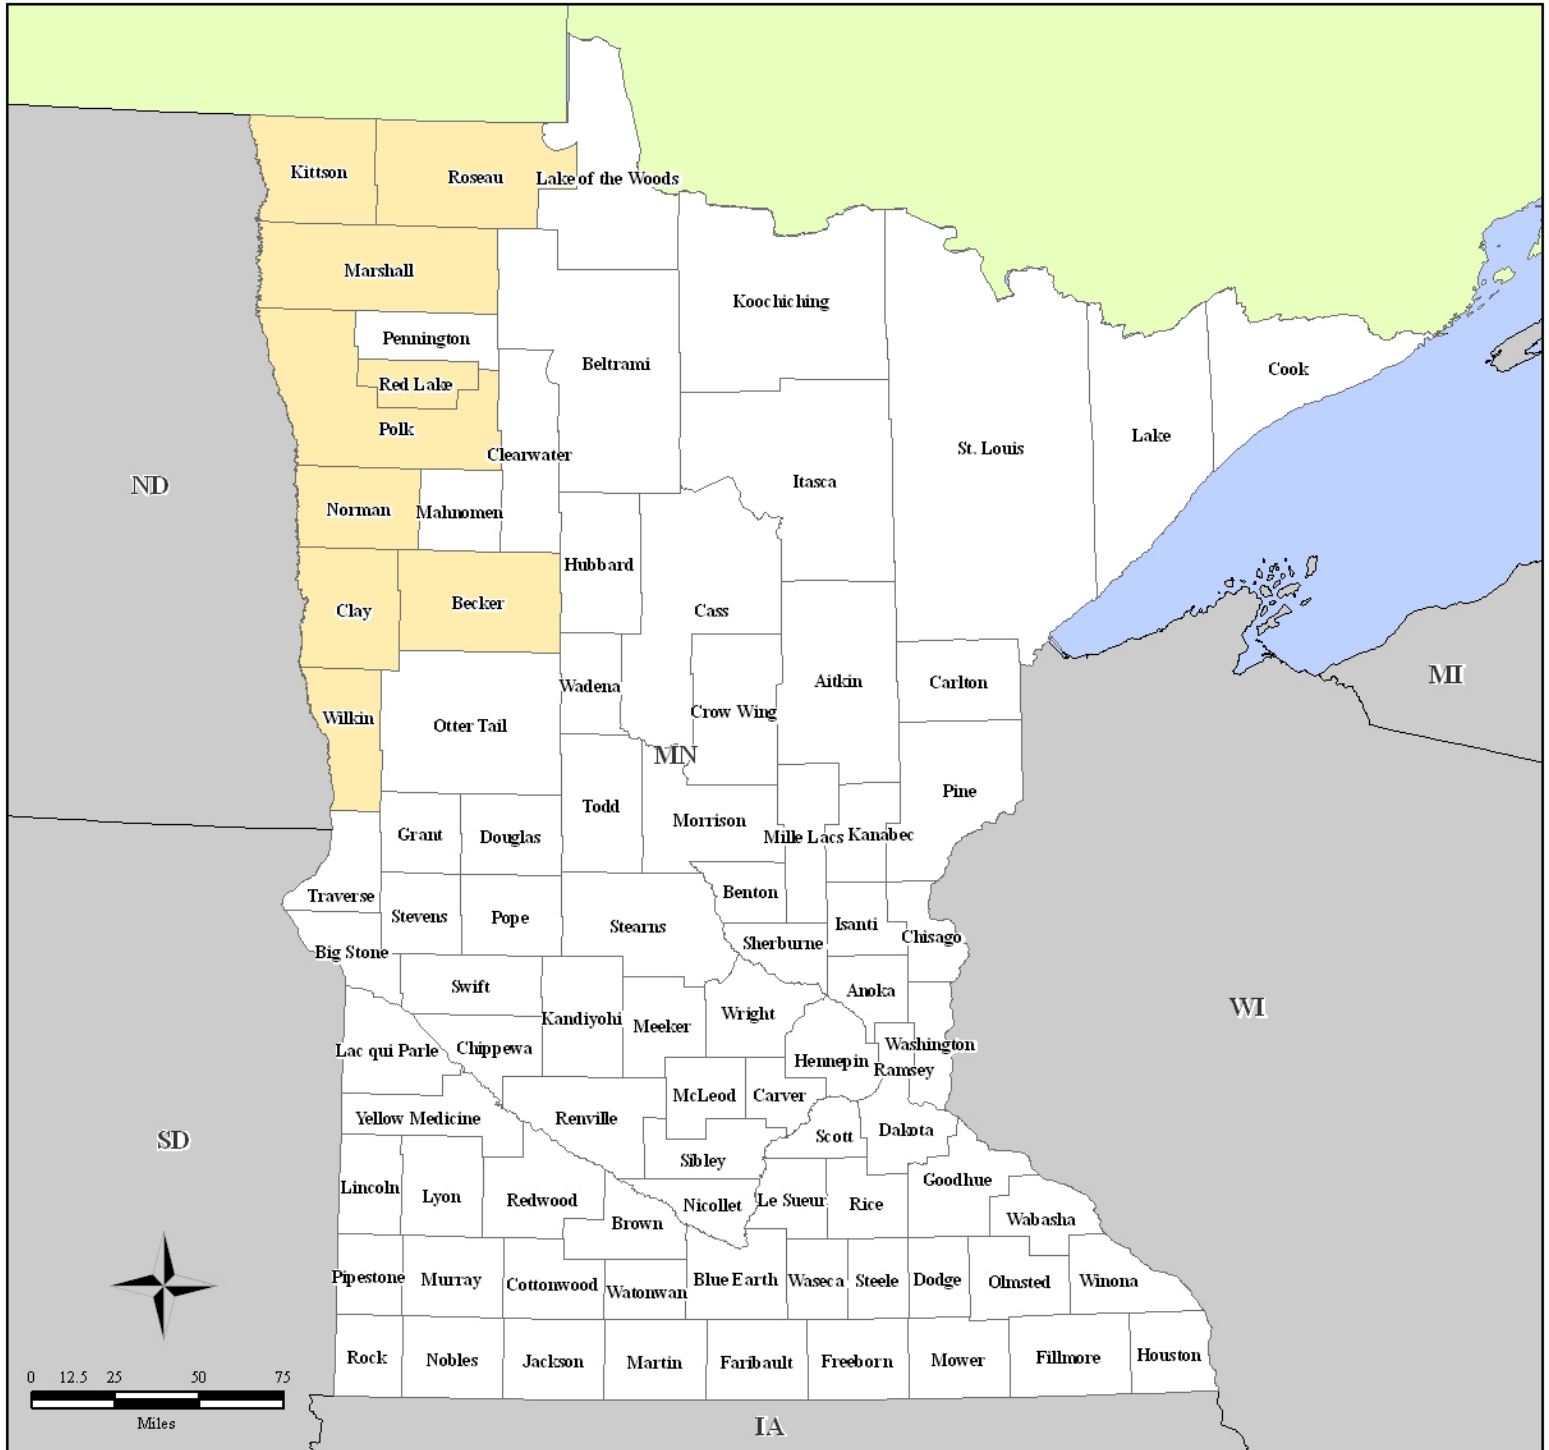

FEMA-1648-DR, Minnesota Disaster Declaration as of 06/05/06

Location Map

Legend

Designated Counties

- No Designation
- Public Assistance

All counties are eligible for Hazard Mitigation

FEMA

*ITS Mapping and Analysis Center
Washington, DC
06/06/06 – 09:10:00 EDT*