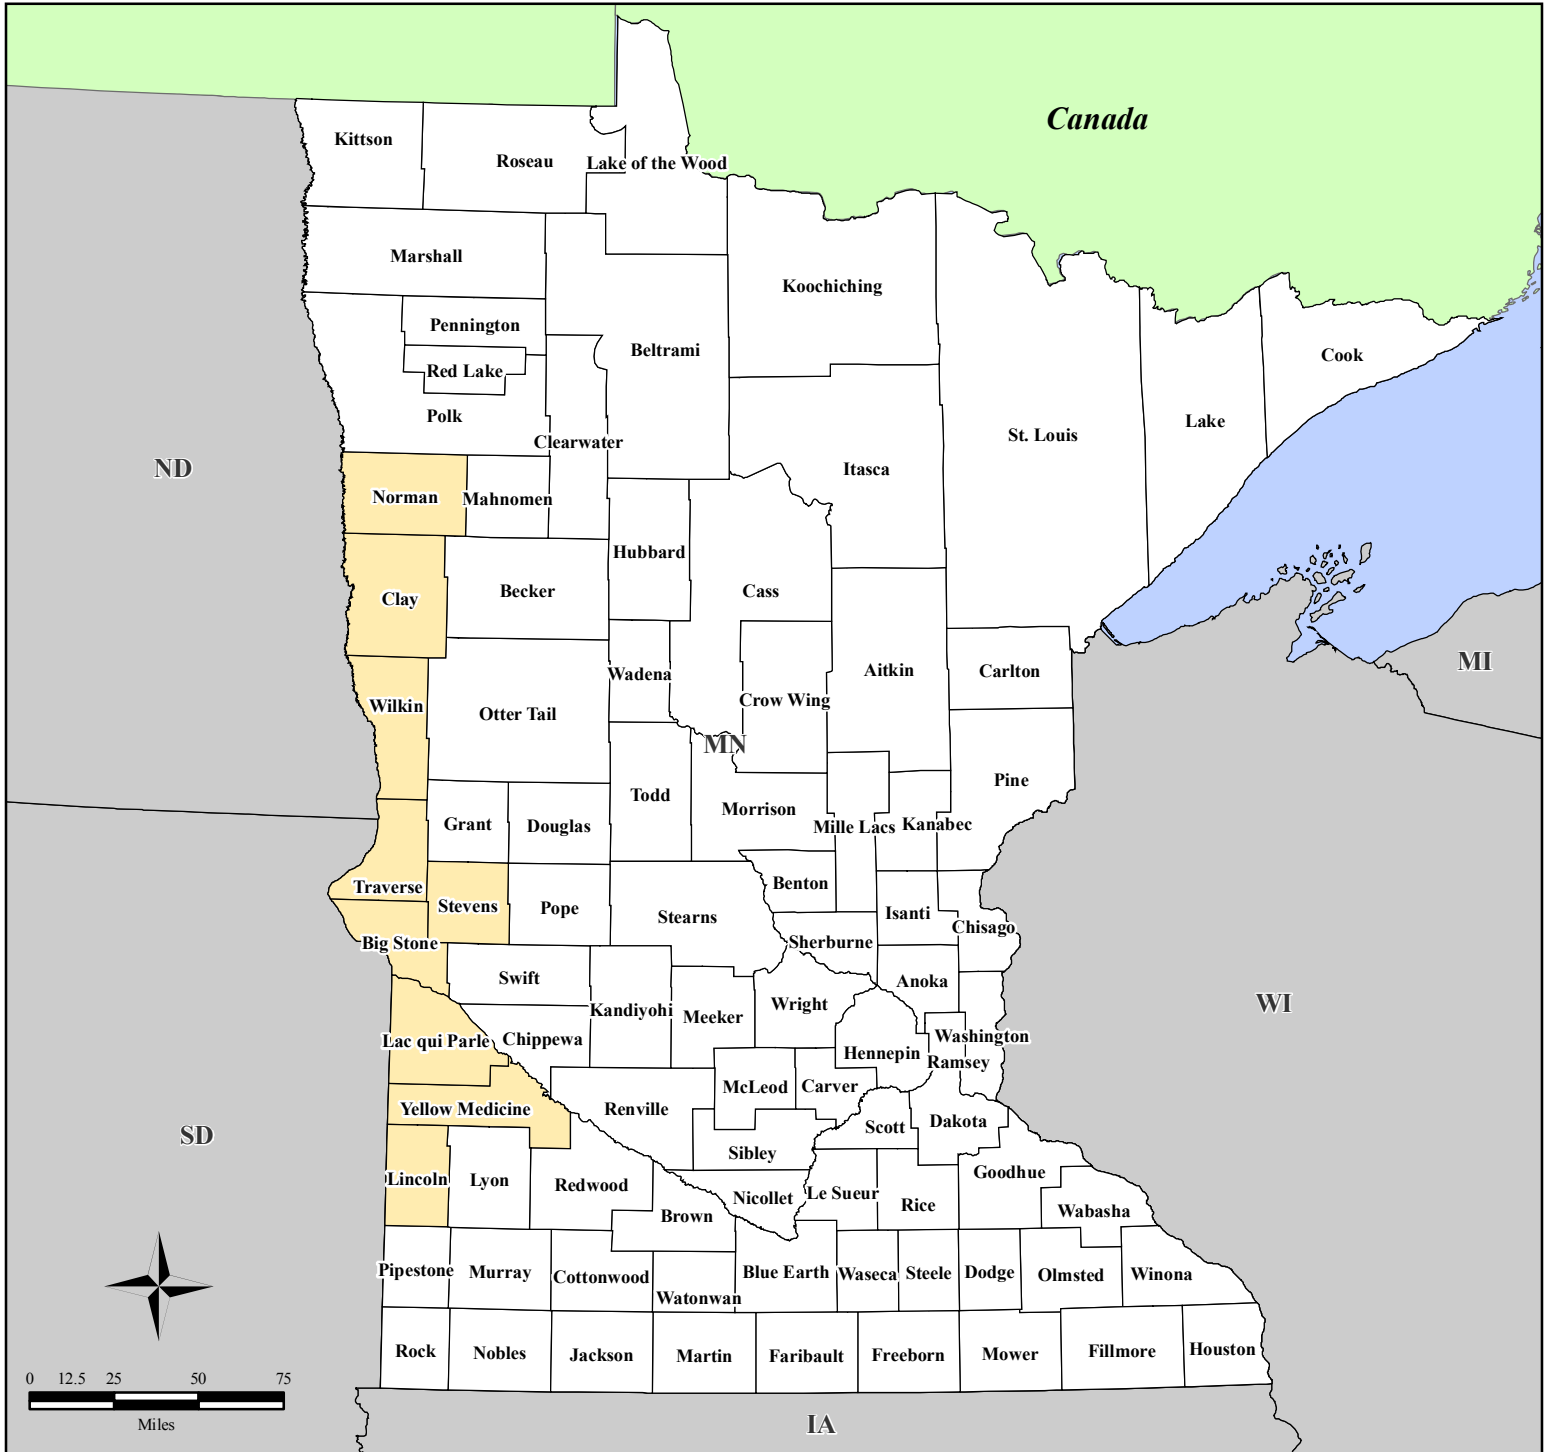

FEMA-1622-DR, Minnesota

Disaster Declaration as of 01/04/2006

Location Map

Legend

Designated Counties

- No Designation
- Public Assistance

All counties are eligible for Hazard Mitigation

FEMA

*ITS Mapping and Analysis Center
Washington, DC
01/05/06 -- 08:31:00 EST*