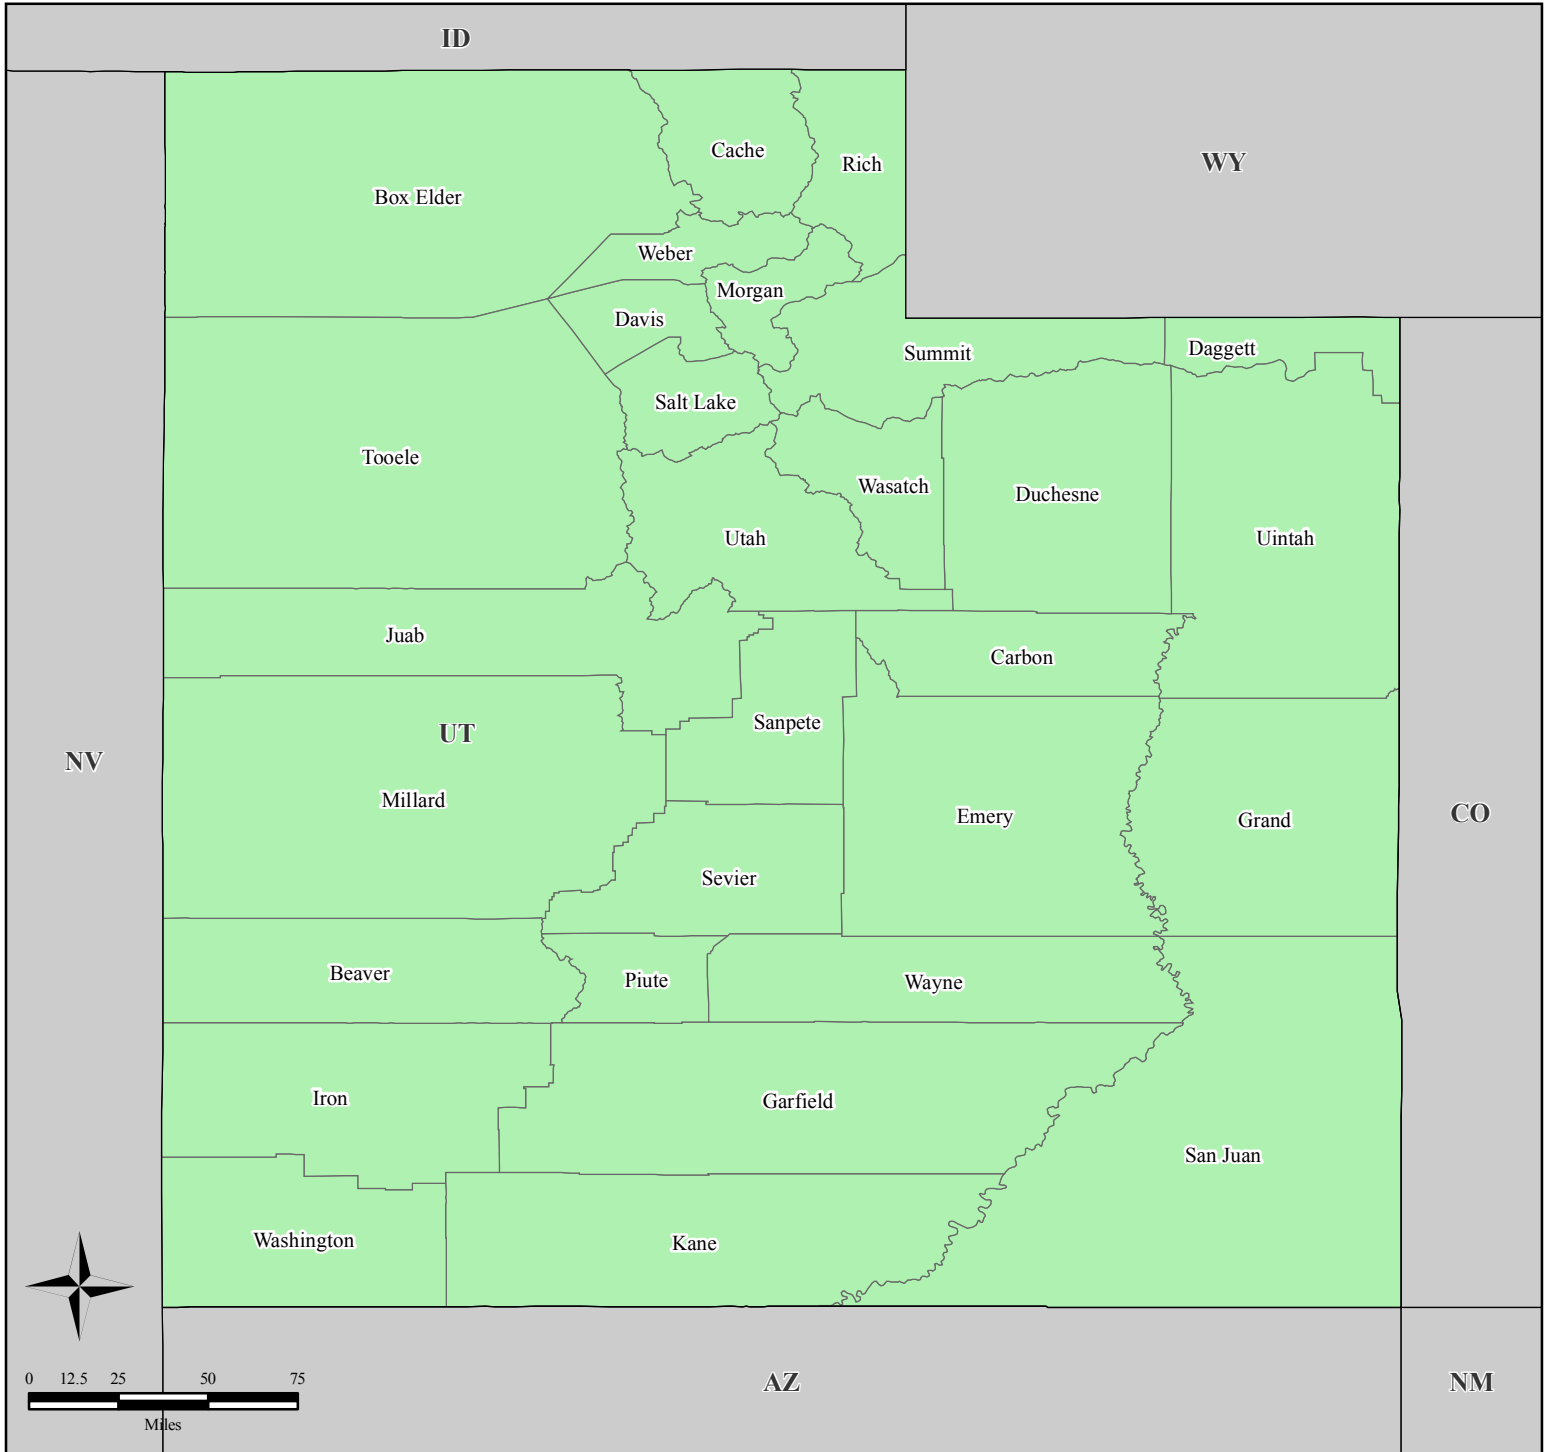

FEMA-3223-EM, Utah

Disaster Declaration as of 09/05/2005

Location Map

Legend

FEMA

*ITS Mapping and Analysis Center
Washington, DC
09/05/05 -- 14:30:00 EDT*