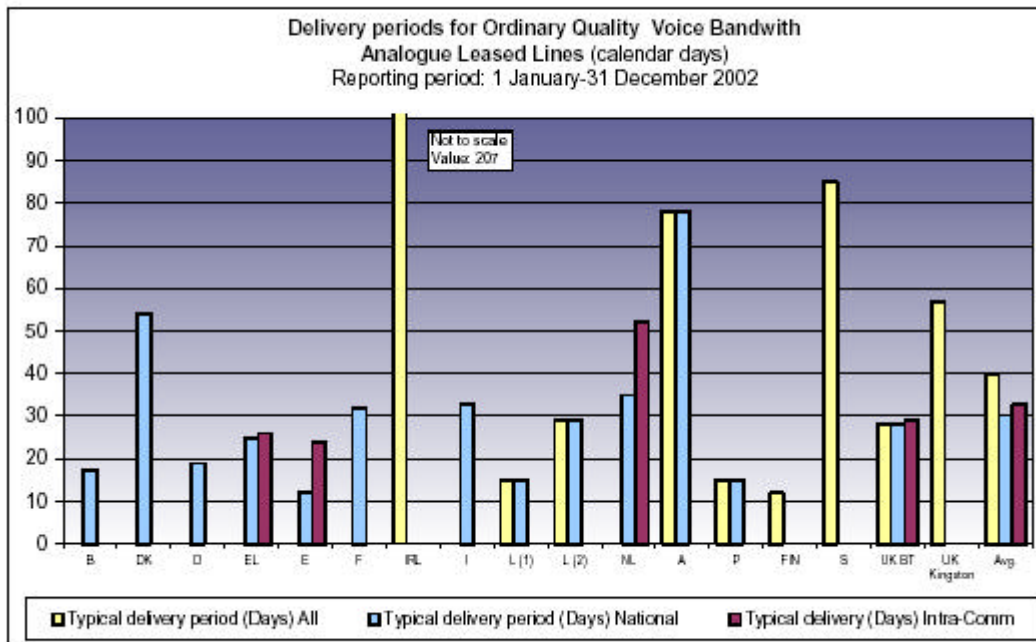

Report of the European Commission on Performance in the Supply of Leased Lines in 2002
(published on 19 December 2003¹)

(note that data does not represent an average delivery period but the period measured in calendar days during which 95% of all leased lines are provisioned, i.e. the longest delivery period of 95 orders out of 100)