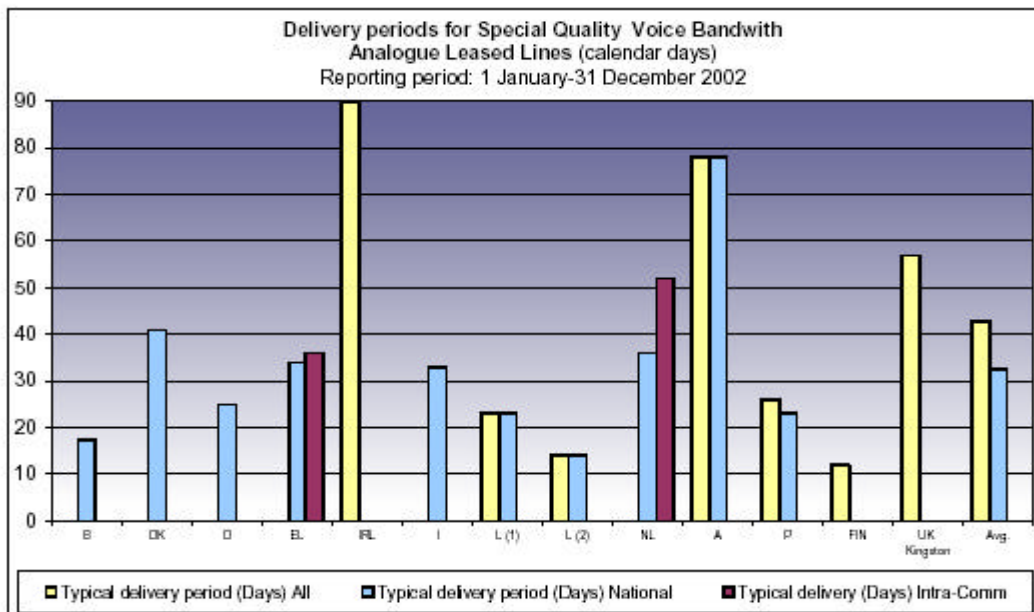

Report of the European Commission on Performance in the Supply of Leased Lines in 2002
(published on 19 December 2003¹)

(note that data does not represent an average delivery period but the period measured in calendar days during which 95% of all leased lines are provisioned, i.e. the longest delivery period of 95 orders out of 100)