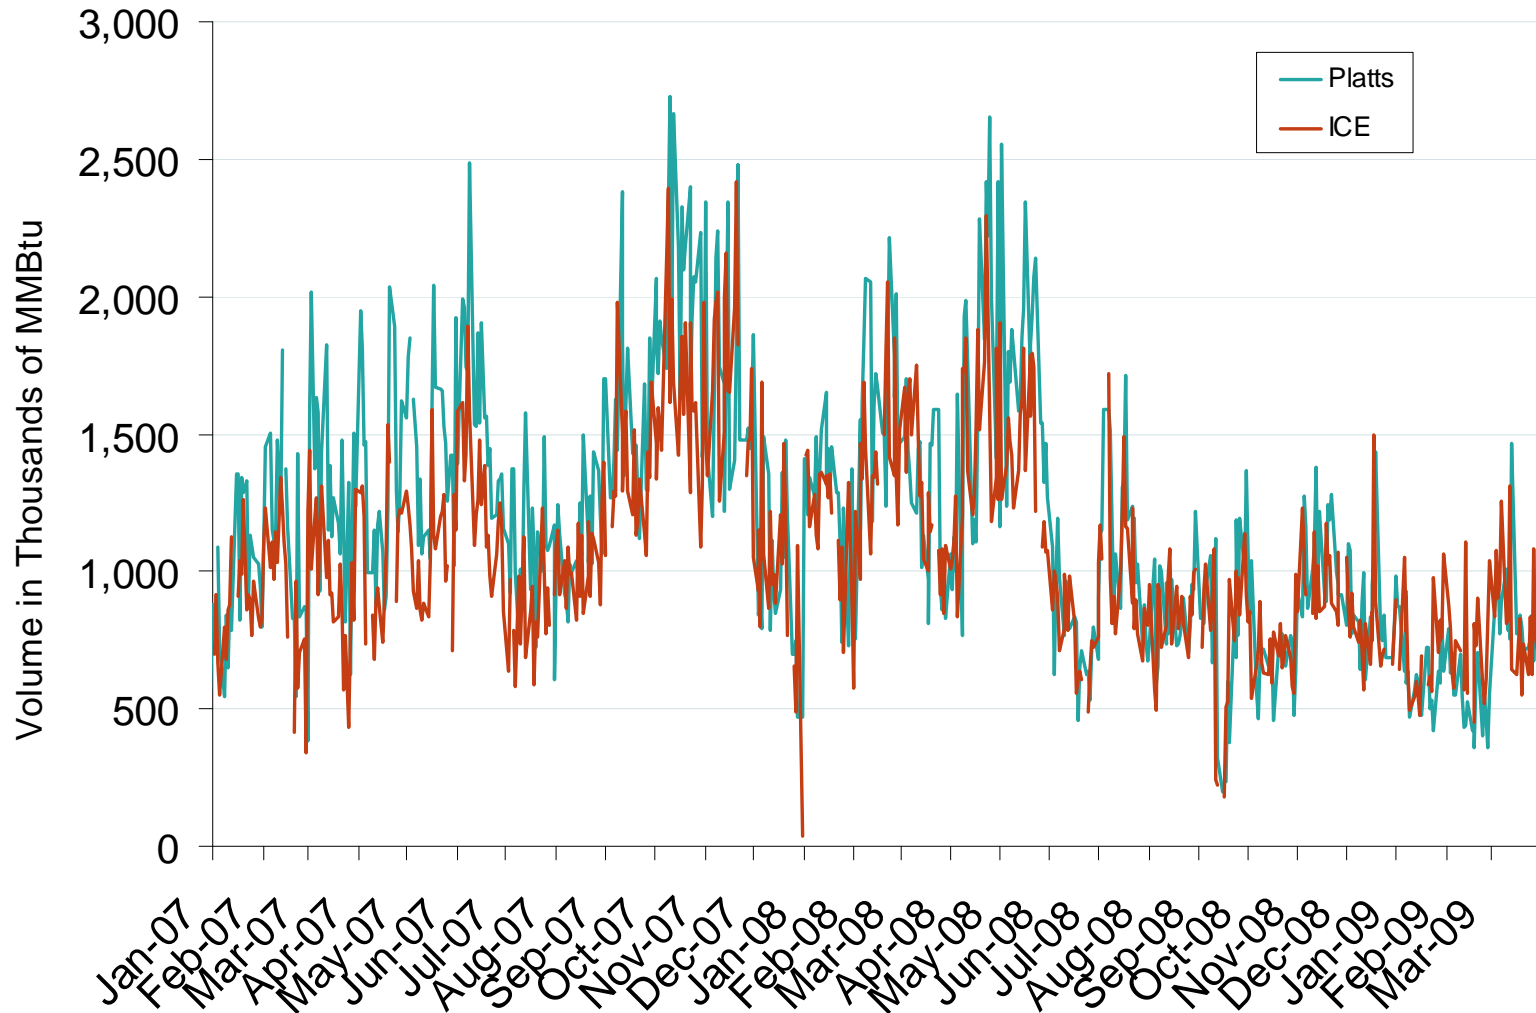

## Published and Traded Daily Spot Volumes at Henry Hub

Source: Derived from *Platts* and *ICE* data.