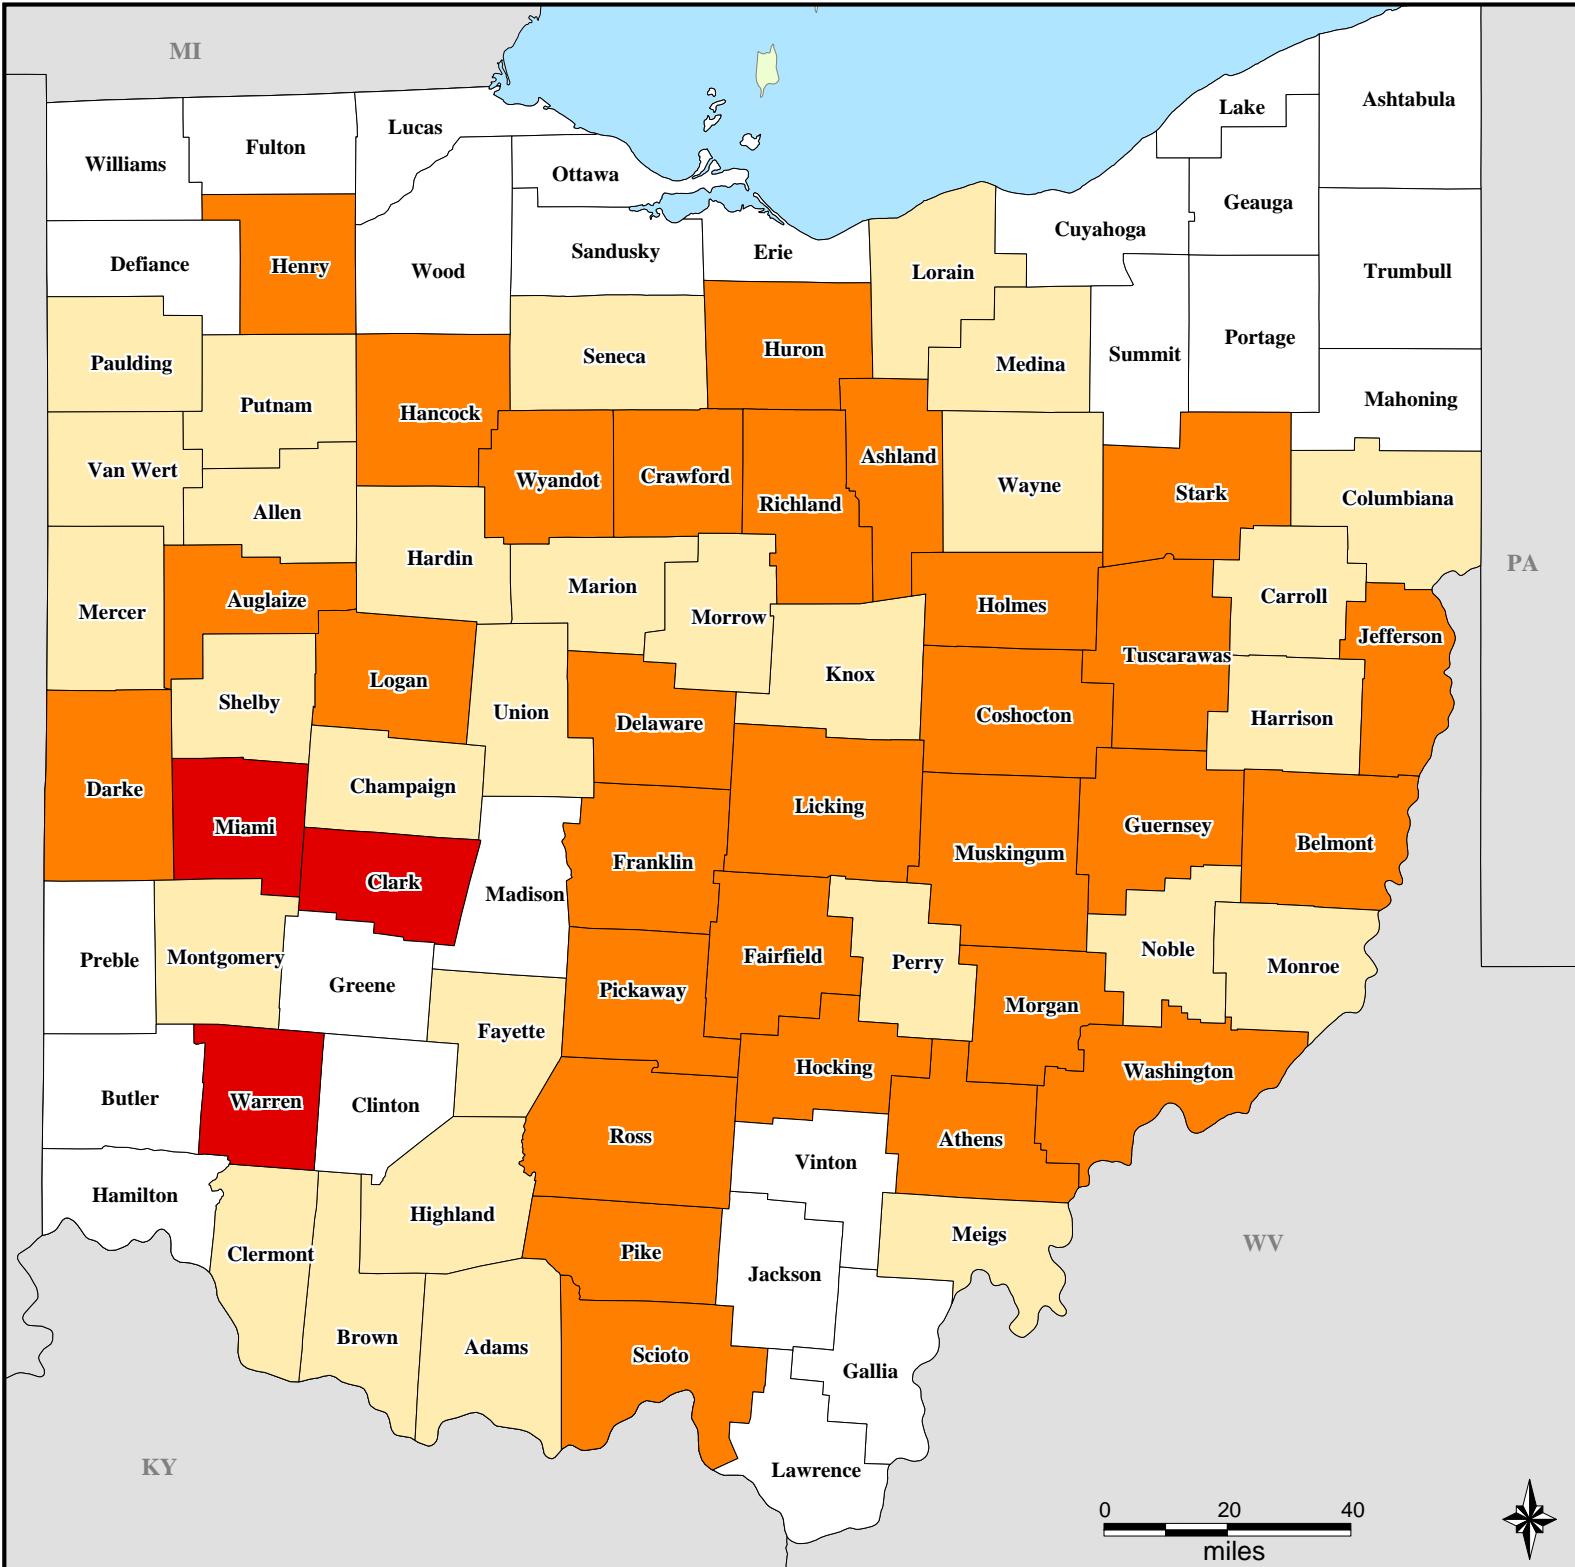

FEMA-1580-DR, Ohio

Disaster Declaration as of 03/18/2005

Location Map

Legend

Designated Counties
(All counties are eligible for Hazard Mitigation)

- Individual Assistance
- Individual & Public Assistance
- Public Assistance

ITS Mapping and Analysis Center
Washington, DC
3/21/2004 -- 09:30:38 EST