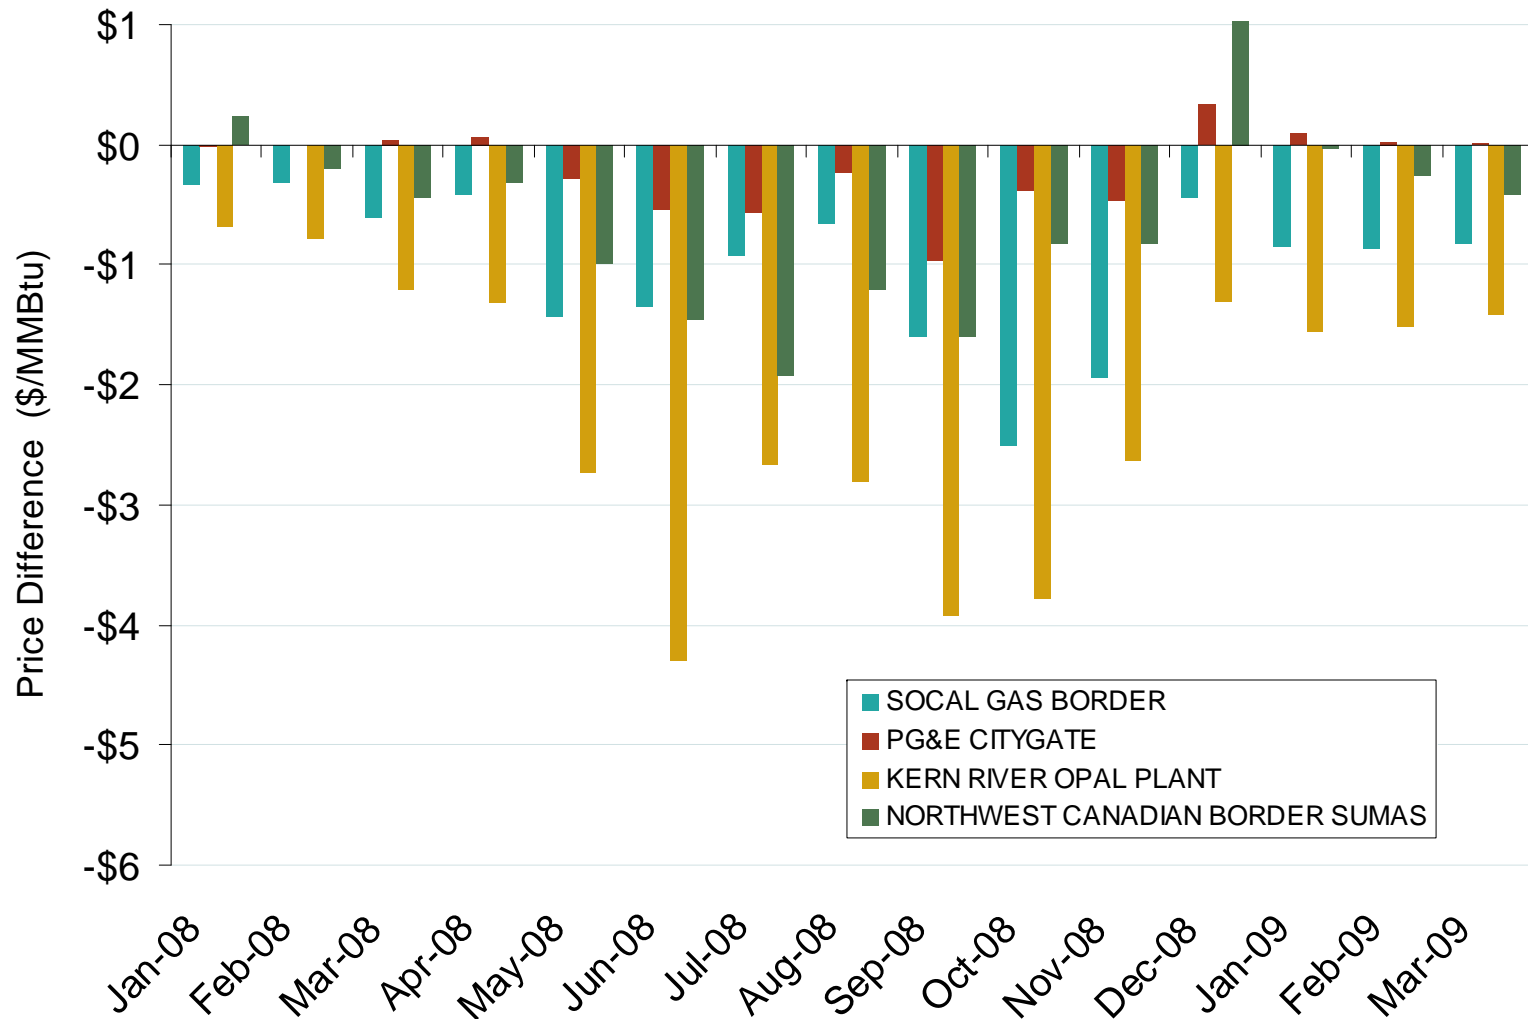

## Western Monthly Average Basis Value to Henry Hub

Source: Derived from *Platts* data.